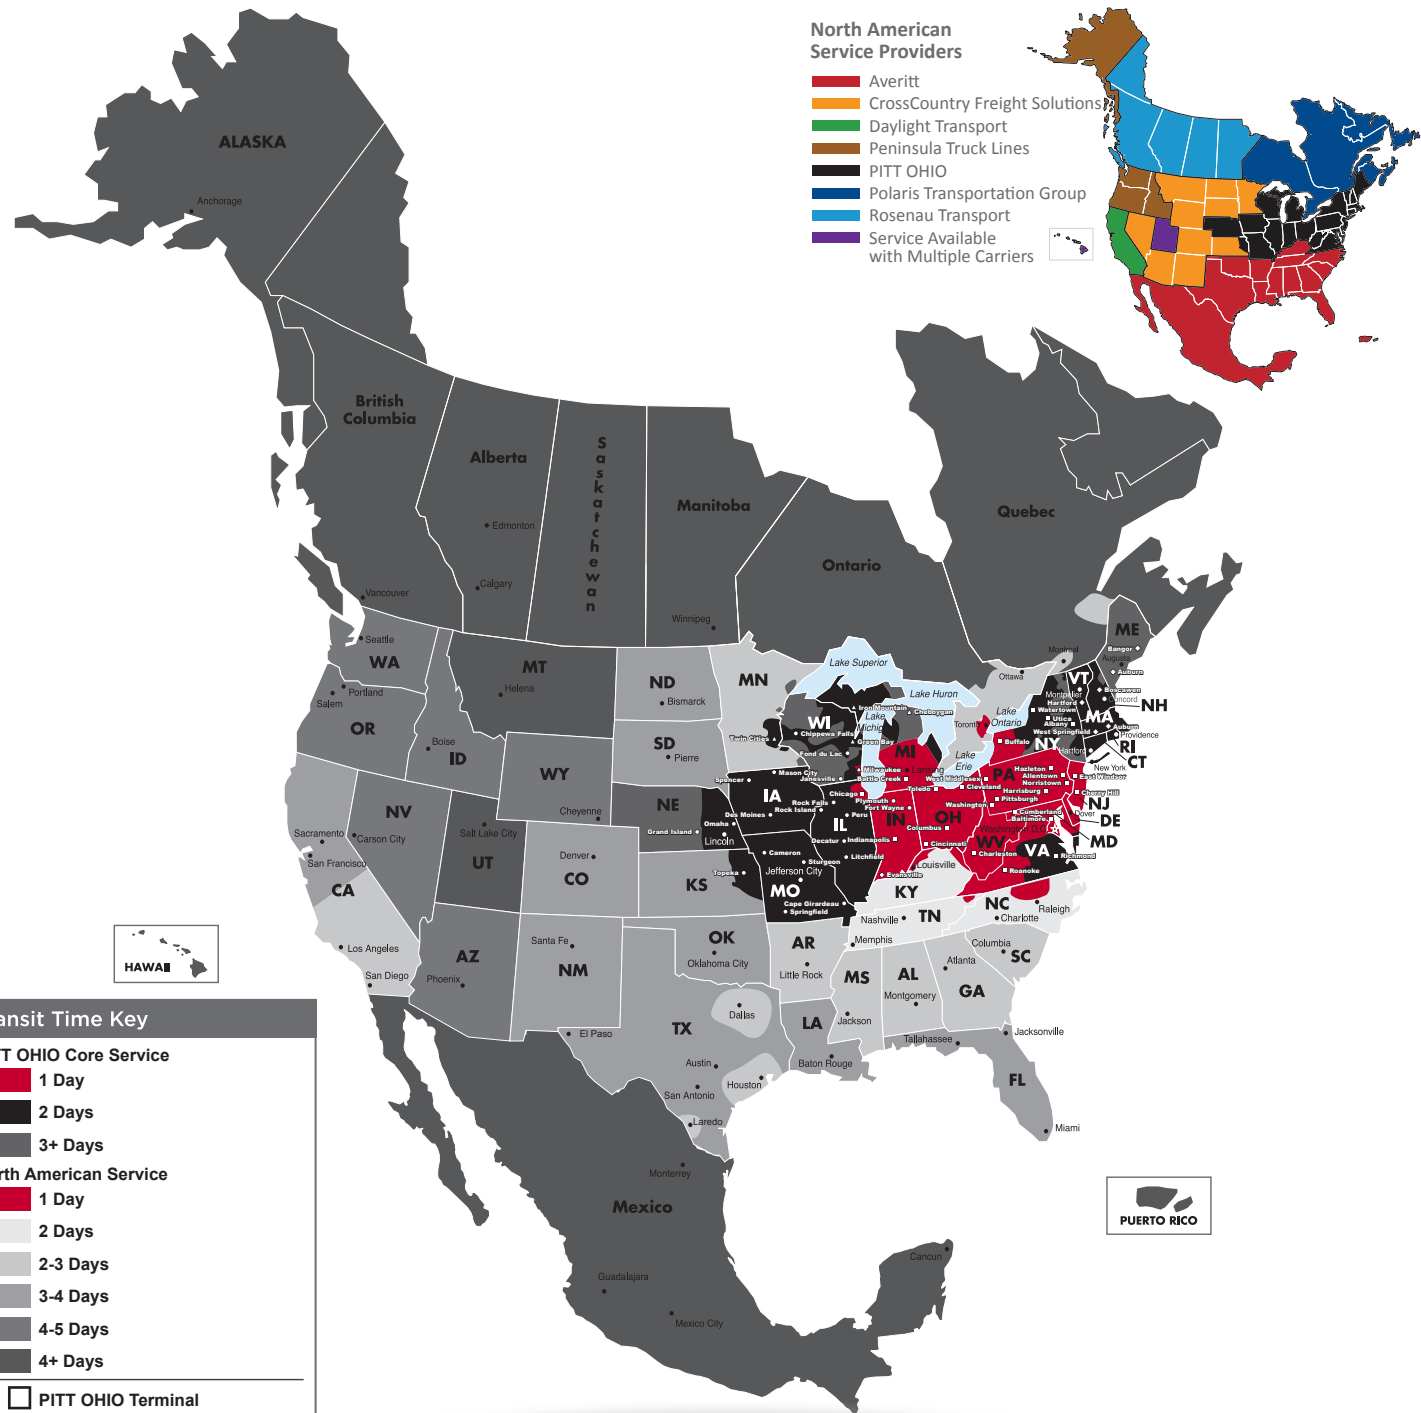

NORTH AMERICAN SERVICE MAP TOLEDO

SEAMLESS COVERAGE ACROSS ALL OF NORTH AMERICA

- Fast, consistent transit times
- Complete, real-time shipment visibility
- Convenience of working with your local PITT OHIO transportation specialist
- Expedited services available
- Premium express long-haul service to California ***NEW**

Reverse Logistics

Truckload

Warehouse & Distribution

North American Service Providers

- Averitt
- CrossCountry Freight Solutions
- Daylight Transport
- Peninsula Truck Lines
- PITT OHIO
- Polaris Transportation Group
- Rosenau Transport
- Service Available with Multiple Carriers

Transit Time Key	
PITT OHIO Core Service	
■	1 Day
■	2 Days
■	3+ Days
North American Service	
■	1 Day
■	2 Days
■	2-3 Days
■	3-4 Days
■	4-5 Days
■	4+ Days
	PITT OHIO Terminal
	Dohrn Transfer Terminal
	Ross Express Terminal
	US Special Delivery Terminal

Note: This map is a representation of transit days to major metro areas in these states.

Not all zip code points serviced by the Toledo Terminal are next day to the Greater Toronto Area.

For up-to-date, zip-to-zip transit times and a full list of terminal locations, please visit our website at www.pittohio.com.