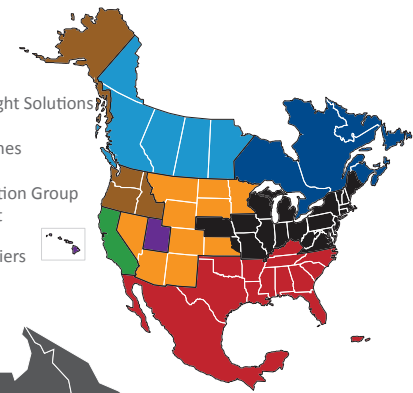

NORTH AMERICAN SERVICE MAP TOLEDO

SEAMLESS COVERAGE ACROSS ALL OF NORTH AMERICA

- Fast, consistent transit times
- Complete, real-time shipment visibility
- Convenience of working with your local PITT OHIO transportation specialist
- Expedited services available
- Premium express long-haul service to California ***NEW**

Reverse Logistics

Truckload

Warehouse & Distribution

North American Service Providers

- Averitt
- CrossCountry Freight Solutions
- Daylight Transport
- Peninsula Truck Lines
- PITT OHIO
- Polaris Transportation Group
- Rosenau Transport
- Service Available with Multiple Carriers

Transit Time Key	
PITT OHIO Core Service	
■	1 Day
■	2 Days
■	3+ Days
North American Service	
■	1 Day
■	2 Days
■	2-3 Days
■	3-4 Days
■	4-5 Days
■	4+ Days
	PITT OHIO Terminal
	Dohrn Transfer Terminal
	Ross Express Terminal
	US Special Delivery Terminal