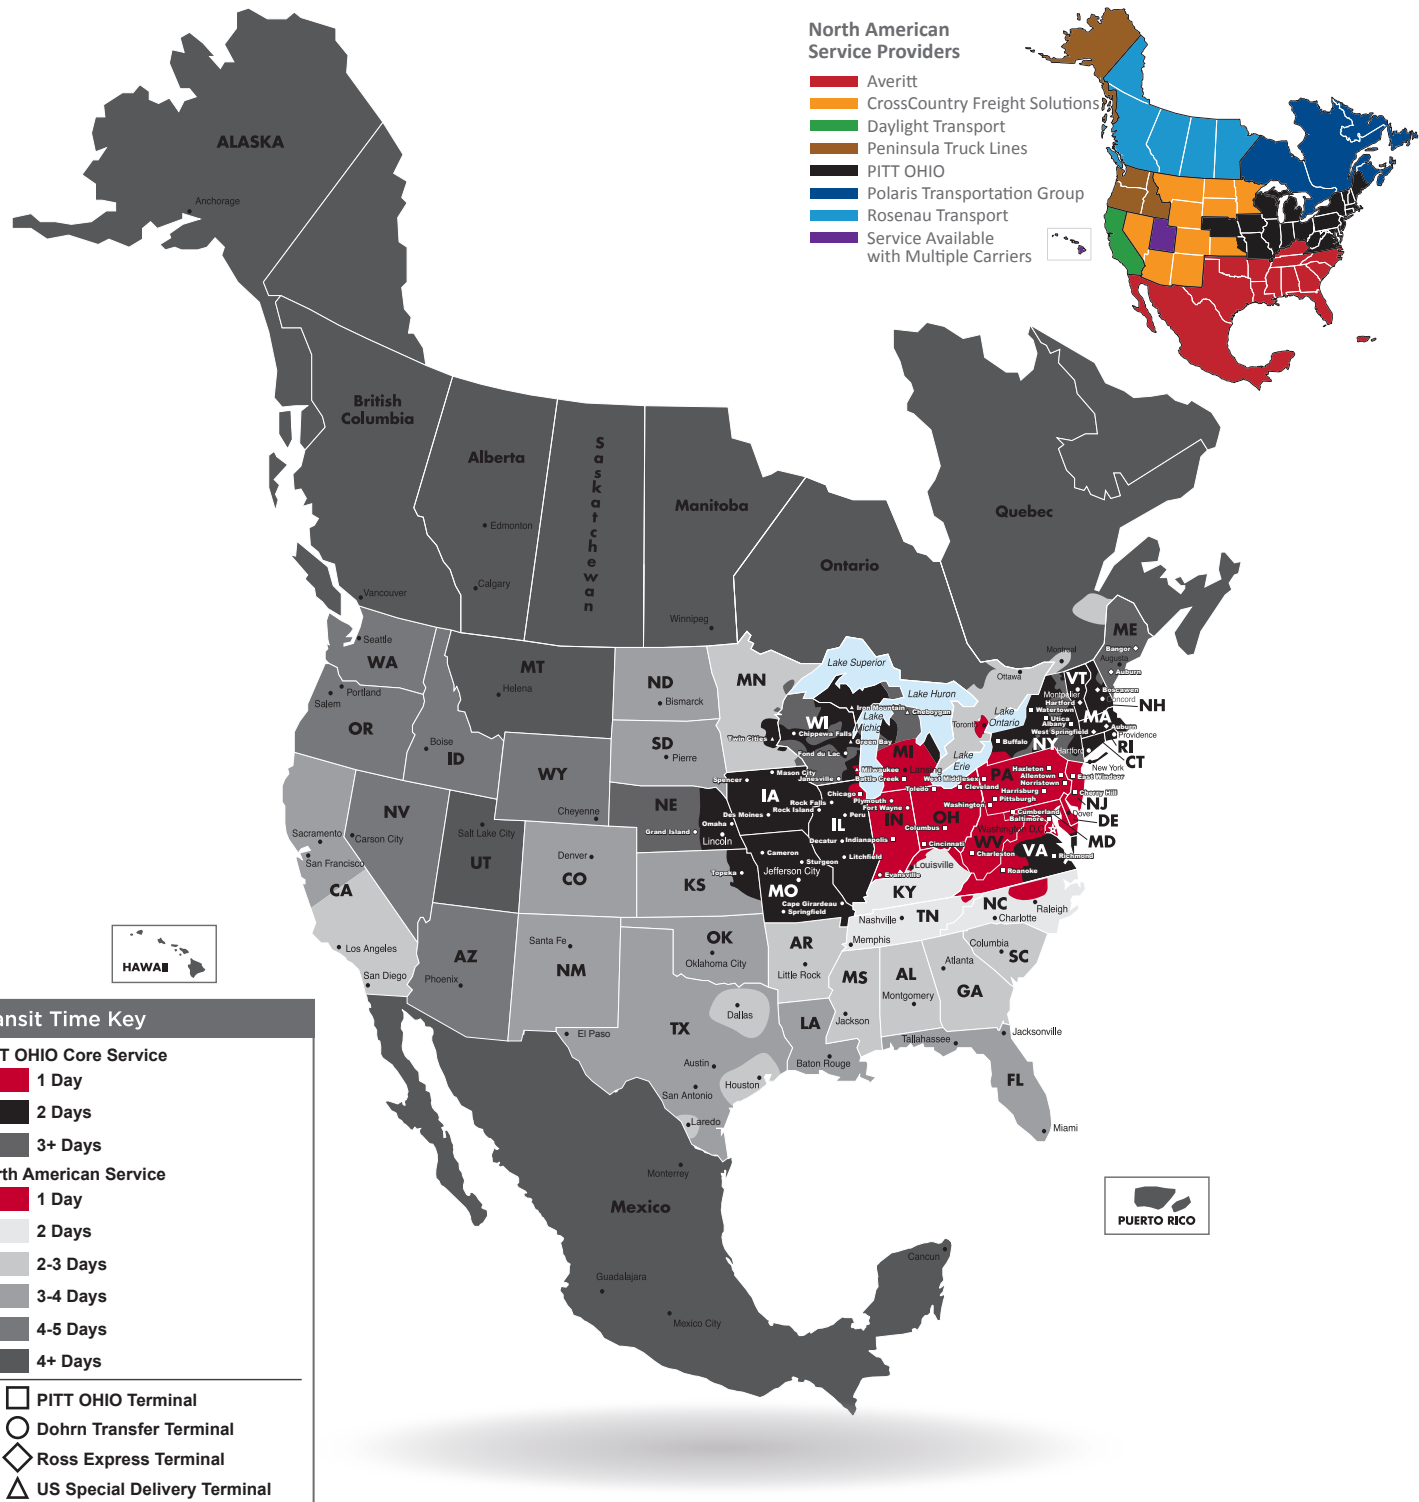

NORTH AMERICAN SERVICE MAP TOLEDO

SEAMLESS COVERAGE ACROSS ALL OF NORTH AMERICA

- Fast, consistent transit times
- Complete, real-time shipment visibility
- Convenience of working with your local PITT OHIO transportation specialist
- Expedited services available
- Premium express long-haul service to California ***NEW**

Contract Packaging

Cross Border LTL

Dedicated Fleet Management

Drayage & Transloading

Expedite

Freeze Protection

LTL Service

Pool Distribution

Reverse Logistics

Truckload

Warehouse & Distribution

Transit Time Key	
PITT OHIO Core Service	
	1 Day
	2 Days
	3+ Days
North American Service	
	2 Days
	2-3 Days
	3-4 Days
	4-5 Days
	4+ Days
	PITT OHIO Terminal
	Dohrn Transfer Terminal
	Ross Express Terminal
	US Special Delivery Terminal

Note: This map is a representation of transit days to major metro areas in these states.

Not all zip code points serviced by the Toledo Terminal are next day to the Greater Toronto Area.

For up-to-date, zip-to-zip transit times and a full list of terminal locations, please visit our website at www.pittohio.com.