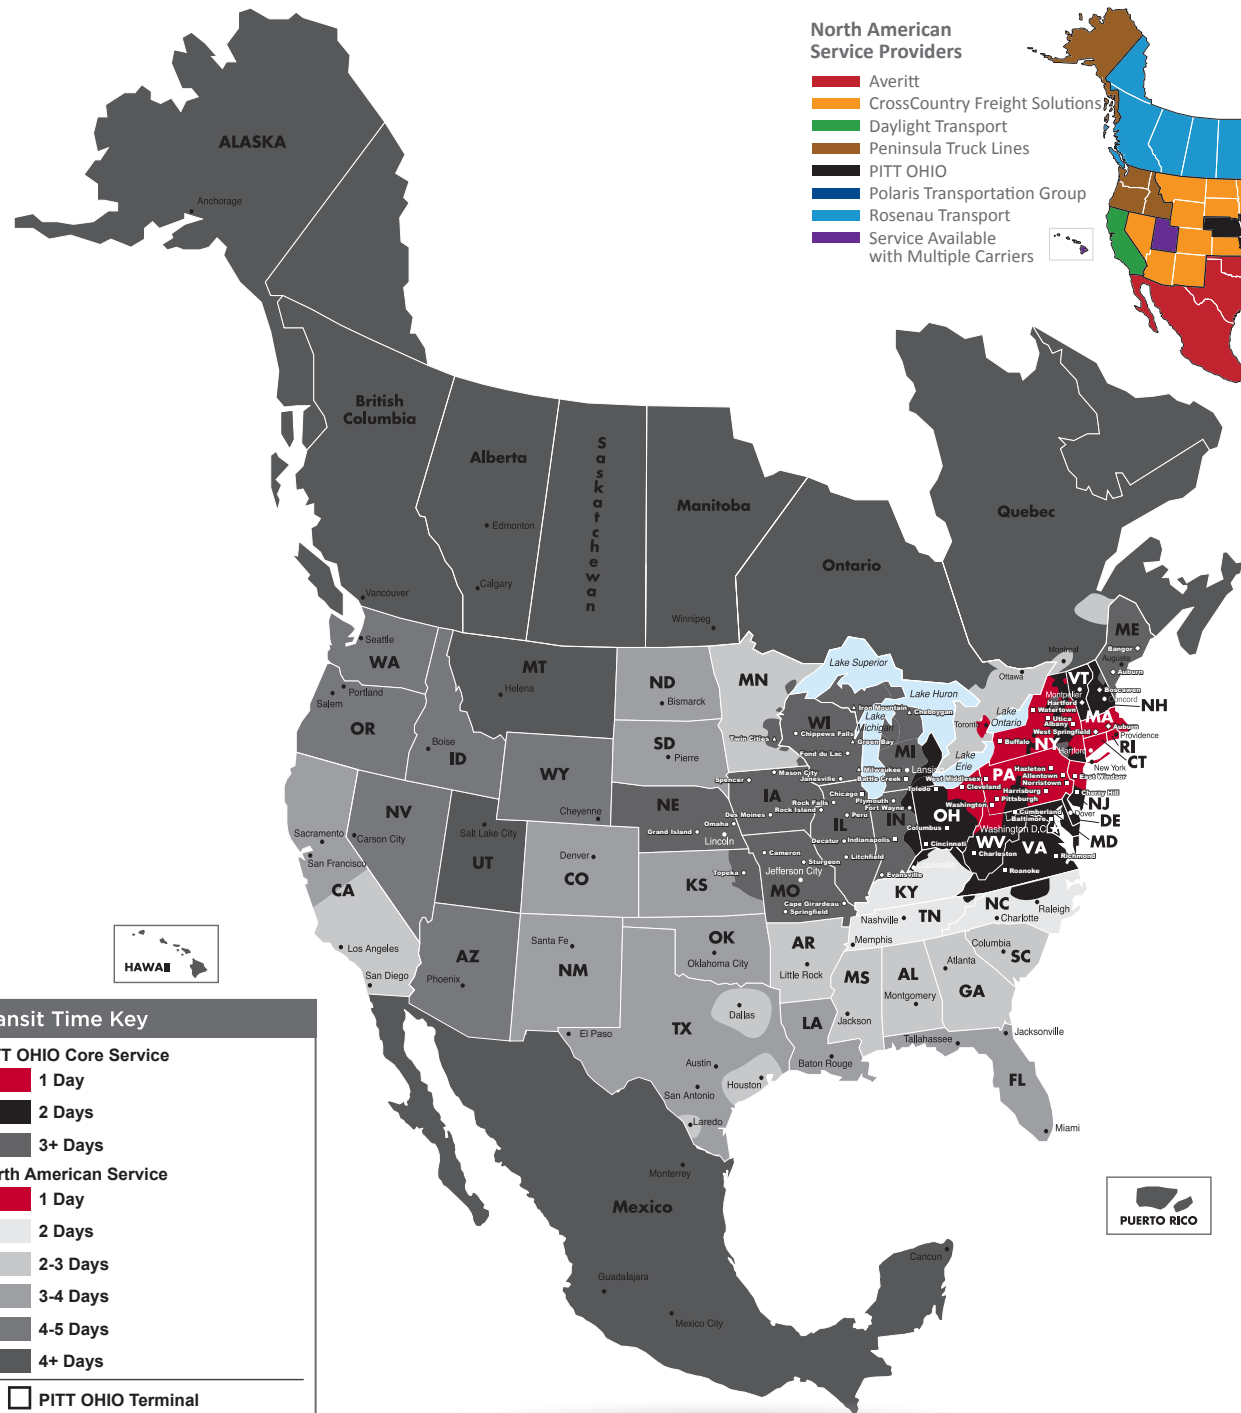

NORTH AMERICAN SERVICE MAP UTICA

SEAMLESS COVERAGE ACROSS ALL OF NORTH AMERICA

- Fast, consistent transit times
- Complete, real-time shipment visibility
- Convenience of working with your local PITT OHIO transportation specialist
- Expedited services available
- Premium express long-haul service to California ***NEW**

Reverse Logistics

Truckload

Warehouse & Distribution

North American Service Providers

- Averitt
- CrossCountry Freight Solutions
- Daylight Transport
- Peninsula Truck Lines
- PITT OHIO
- Polaris Transportation Group
- Rosenau Transport
- Service Available with Multiple Carriers

Transit Time Key	
PITT OHIO Core Service	
■	1 Day
■	2 Days
■	3+ Days
North American Service	
■	1 Day
■	2 Days
■	2-3 Days
■	3-4 Days
■	4-5 Days
■	4+ Days
	PITT OHIO Terminal
	Dohrn Transfer Terminal
	Ross Express Terminal
	US Special Delivery Terminal

Note: This map is a representation of transit days to major metro areas in these states.

For up-to-date, zip-to-zip transit times and a full list of terminal locations, please visit our website at www.pittohio.com.