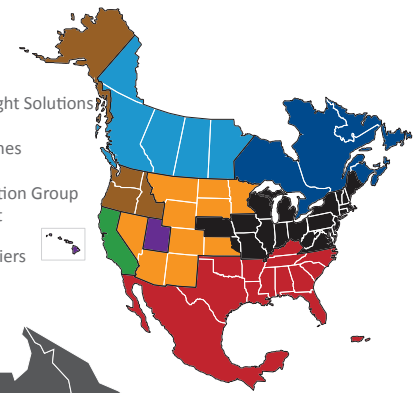

NORTH AMERICAN SERVICE MAP UTICA

SEAMLESS COVERAGE ACROSS ALL OF NORTH AMERICA

- Fast, consistent transit times
- Complete, real-time shipment visibility
- Convenience of working with your local PITT OHIO transportation specialist
- Expedited services available
- Premium express long-haul service to California ***NEW**

Reverse Logistics

Truckload

Warehouse & Distribution

North American Service Providers

- Averitt
- CrossCountry Freight Solutions
- Daylight Transport
- Peninsula Truck Lines
- PITT OHIO
- Polaris Transportation Group
- Rosenau Transport
- Service Available with Multiple Carriers

Transit Time Key	
PITT OHIO Core Service	
■	1 Day
■	2 Days
■	3+ Days
North American Service	
■	1 Day
■	2 Days
■	2-3 Days
■	3-4 Days
■	4-5 Days
■	4+ Days
	PITT OHIO Terminal
	Dohrn Transfer Terminal
	Ross Express Terminal
	US Special Delivery Terminal

Note: This map is a representation of transit days to major metro areas in these states.

For up-to-date, zip-to-zip transit times and a full list of terminal locations, please visit our website at www.pittohio.com.