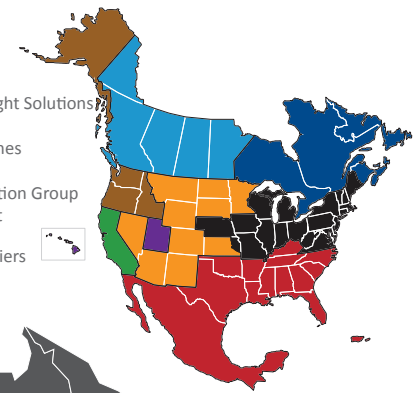

NORTH AMERICAN SERVICE MAP WASHINGTON

SEAMLESS COVERAGE ACROSS ALL OF NORTH AMERICA

- Fast, consistent transit times
- Complete, real-time shipment visibility
- Convenience of working with your local PITT OHIO transportation specialist
- Expedited services available
- Premium express long-haul service to California ***NEW**

Reverse Logistics

Truckload

Warehouse & Distribution

North American Service Providers

- Averitt
- CrossCountry Freight Solutions
- Daylight Transport
- Peninsula Truck Lines
- PITT OHIO
- Polaris Transportation Group
- Rosenau Transport
- Service Available with Multiple Carriers

Transit Time Key	
PITT OHIO Core Service	
■	1 Day
■	2 Days
■	3+ Days
North American Service	
■	1 Day
■	2 Days
■	2-3 Days
■	3-4 Days
■	4-5 Days
■	4+ Days
	PITT OHIO Terminal
	Dohrn Transfer Terminal
	Ross Express Terminal
	US Special Delivery Terminal

Note: This map is a representation of transit days to major metro areas in these states.

For up-to-date, zip-to-zip transit times and a full list of terminal locations, please visit our website at www.pittohio.com.