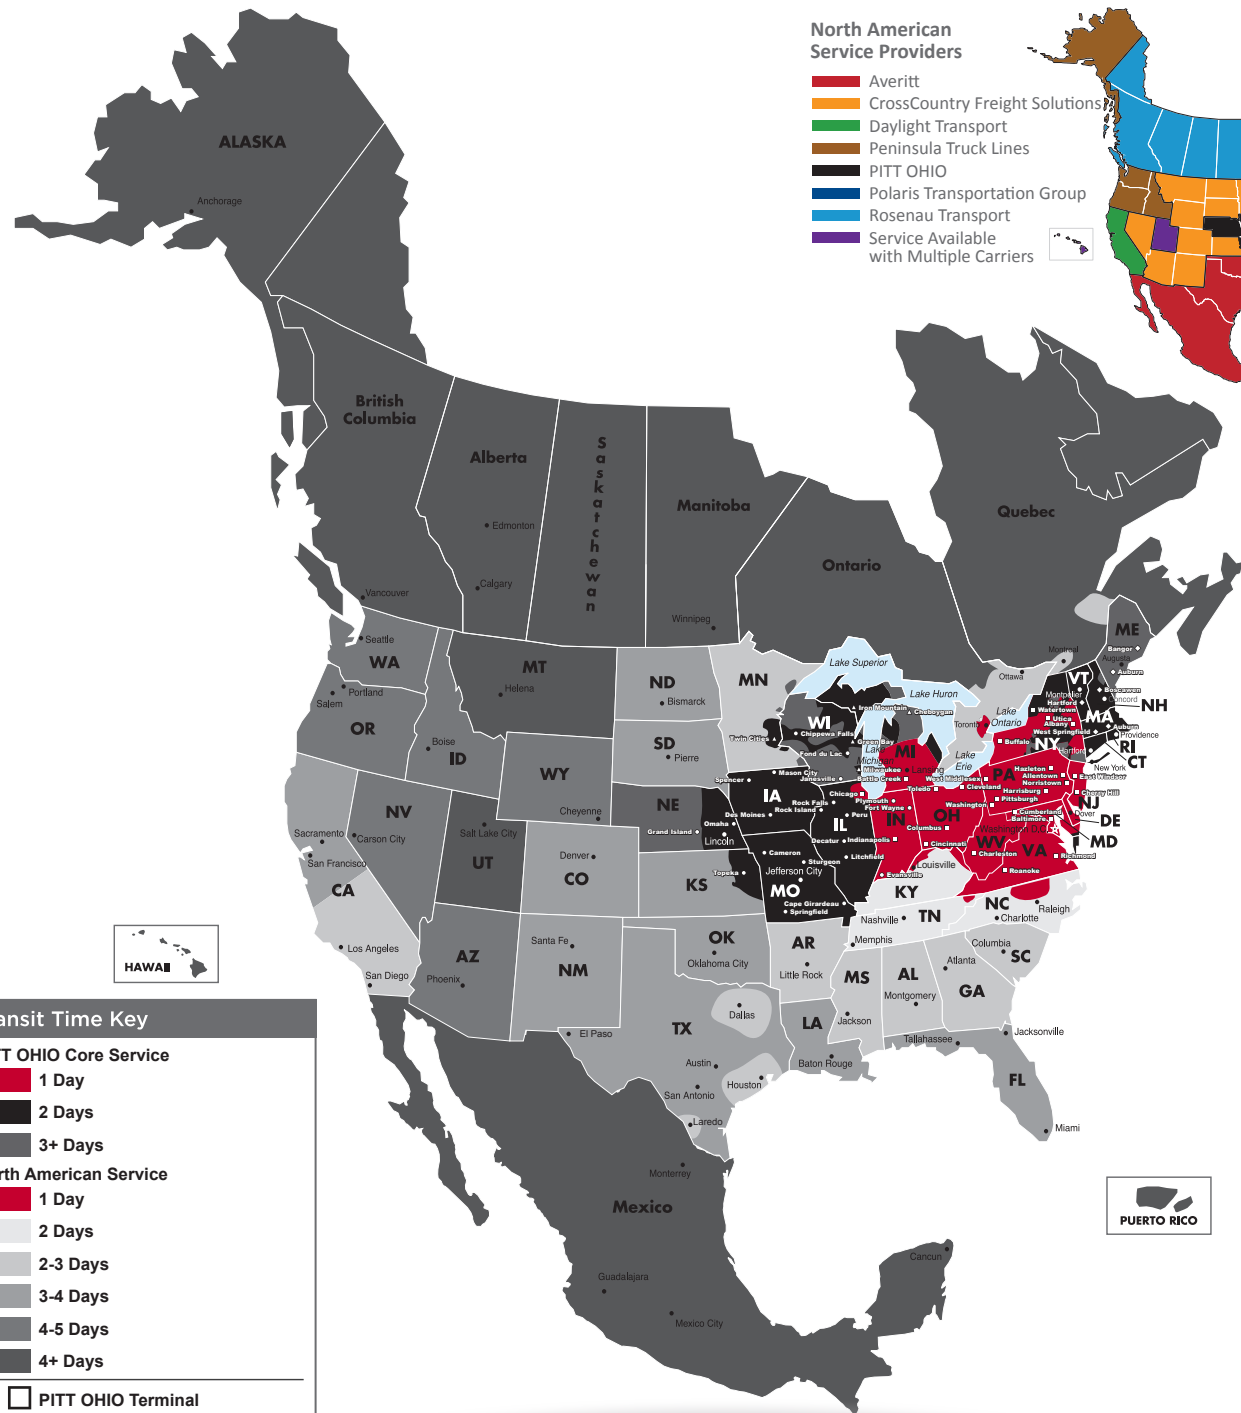

NORTH AMERICAN SERVICE MAP WASHINGTON

SEAMLESS COVERAGE ACROSS ALL OF NORTH AMERICA

- Fast, consistent transit times
- Complete, real-time shipment visibility
- Convenience of working with your local PITT OHIO transportation specialist
- Expedited services available
- Premium express long-haul service to California ***NEW**

Reverse Logistics

Truckload

Warehouse & Distribution

North American Service Providers

- Averitt
- CrossCountry Freight Solutions
- Daylight Transport
- Peninsula Truck Lines
- PITT OHIO
- Polaris Transportation Group
- Rosenau Transport
- Service Available with Multiple Carriers

Transit Time Key	
PITT OHIO Core Service	
■	1 Day
■	2 Days
■	3+ Days
North American Service	
■	1 Day
■	2 Days
■	2-3 Days
■	3-4 Days
■	4-5 Days
■	4+ Days
	PITT OHIO Terminal
	Dohrn Transfer Terminal
	Ross Express Terminal
	US Special Delivery Terminal

Note: This map is a representation of transit days to major metro areas in these states.

For up-to-date, zip-to-zip transit times and a full list of terminal locations, please visit our website at www.pittohio.com.