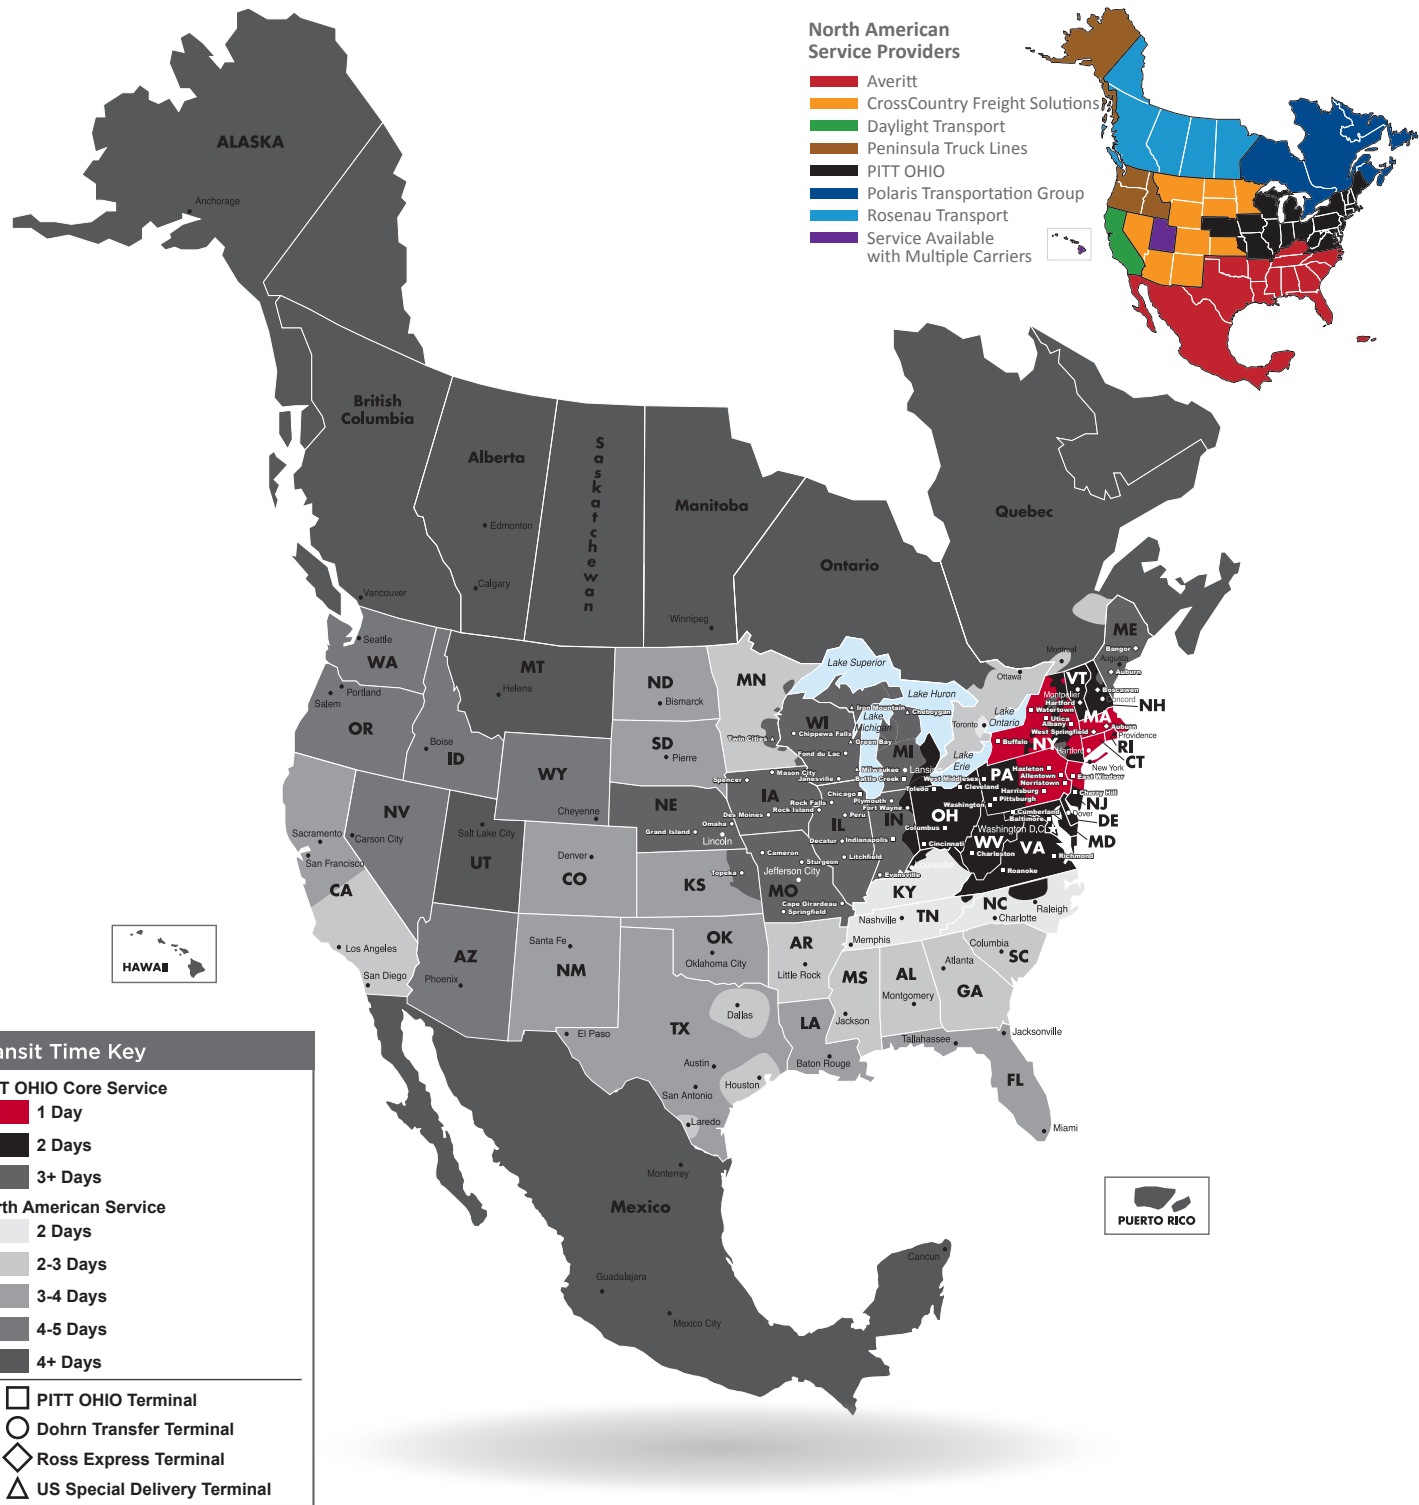

## NORTH AMERICAN SERVICE MAP WATERTOWN

### SEAMLESS COVERAGE ACROSS ALL OF NORTH AMERICA

- Fast, consistent transit times
- Complete, real-time shipment visibility
- Convenience of working with your local PITT OHIO transportation specialist
- Expedited services available
- Premium express long-haul service to California **\*NEW**

Contract Packaging

Cross Border LTL

Dedicated Fleet Management

Drayage & Transloading

Expedite

Freeze Protection

LTL Service

Pool Distribution

Reverse Logistics

Truckload

Warehouse & Distribution

Note: This map is a representation of transit days to major metro areas in these states.

For up-to-date, zip-to-zip transit times and a full list of terminal locations, please visit our website at [www.pittohio.com](http://www.pittohio.com).