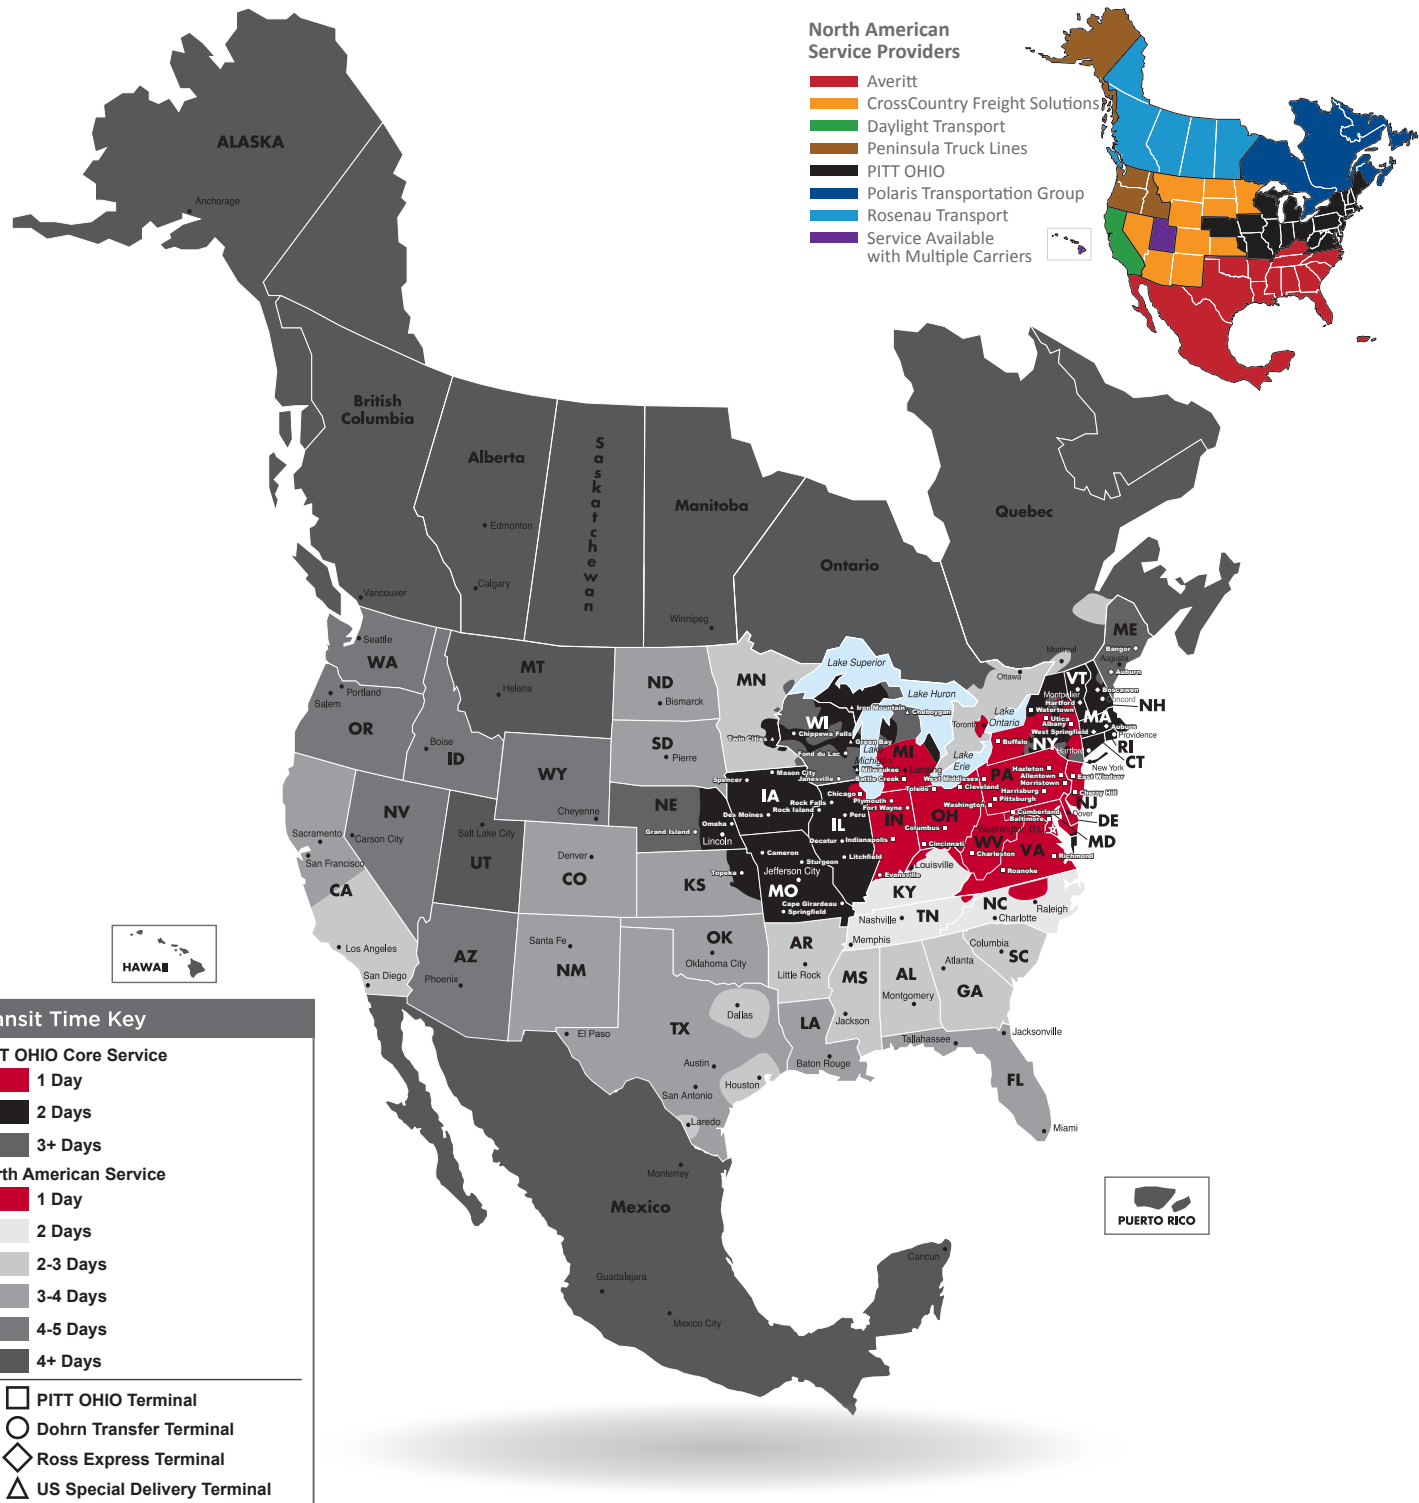

NORTH AMERICAN SERVICE MAP WEST MIDDLESEX

SEAMLESS COVERAGE ACROSS ALL OF NORTH AMERICA

- Fast, consistent transit times
- Complete, real-time shipment visibility
- Convenience of working with your local PITT OHIO transportation specialist
- Expedited services available
- Premium express long-haul service to California ***NEW**

Contract Packaging

Cross Border LTL

Dedicated Fleet Management

Drayage & Transloading

Expedite

Freeze Protection

LTL Service

Pool Distribution

Reverse Logistics

Truckload

Warehouse & Distribution

Transit Time Key	
PITT OHIO Core Service	
	1 Day
	2 Days
	3+ Days
North American Service	
	2 Days
	2-3 Days
	3-4 Days
	4-5 Days
	4+ Days
	PITT OHIO Terminal
	Dohrn Transfer Terminal
	Ross Express Terminal
	US Special Delivery Terminal

Note: This map is a representation of transit days to major metro areas in these states.

For up-to-date, zip-to-zip transit times and a full list of terminal locations, please visit our website at www.pittohio.com.