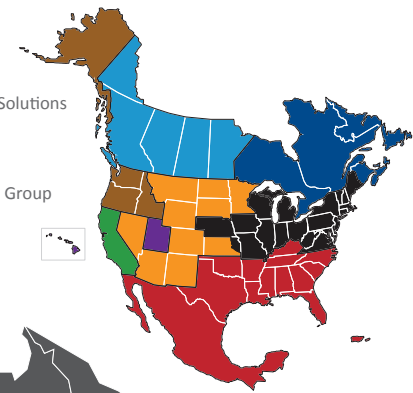

NORTH AMERICAN SERVICE MAP ALBANY

SEAMLESS COVERAGE ACROSS ALL OF NORTH AMERICA

- Fast, consistent transit times
- Complete, real-time shipment visibility
- Convenience of working with your local PITT OHIO transportation specialist
- Expedited services available
- Premium express long-haul service to California

Reverse Logistics

Truckload

Warehouse & Distribution

North American Service Providers

- Averitt
- CrossCountry Freight Solutions
- Daylight Transport
- Peninsula Truck Lines
- PITT OHIO
- Polaris Transportation Group
- Rosenau Transport
- Service Available with Multiple Carriers

Transit Time Key	
PITT OHIO Core Service	
■	1 Day
■	2 Days
■	3+ Days
North American Service	
■	1 Day
■	2 Days
■	2-3 Days
■	3-4 Days
■	4-5 Days
■	4+ Days
	PITT OHIO Terminal
	Dohrn Transfer Terminal
	Ross Express Terminal

Note: This map is a representation of transit days to major metro areas in these states.

For up-to-date, zip-to-zip transit times and a full list of terminal locations, please visit our website at www.pittohio.com.