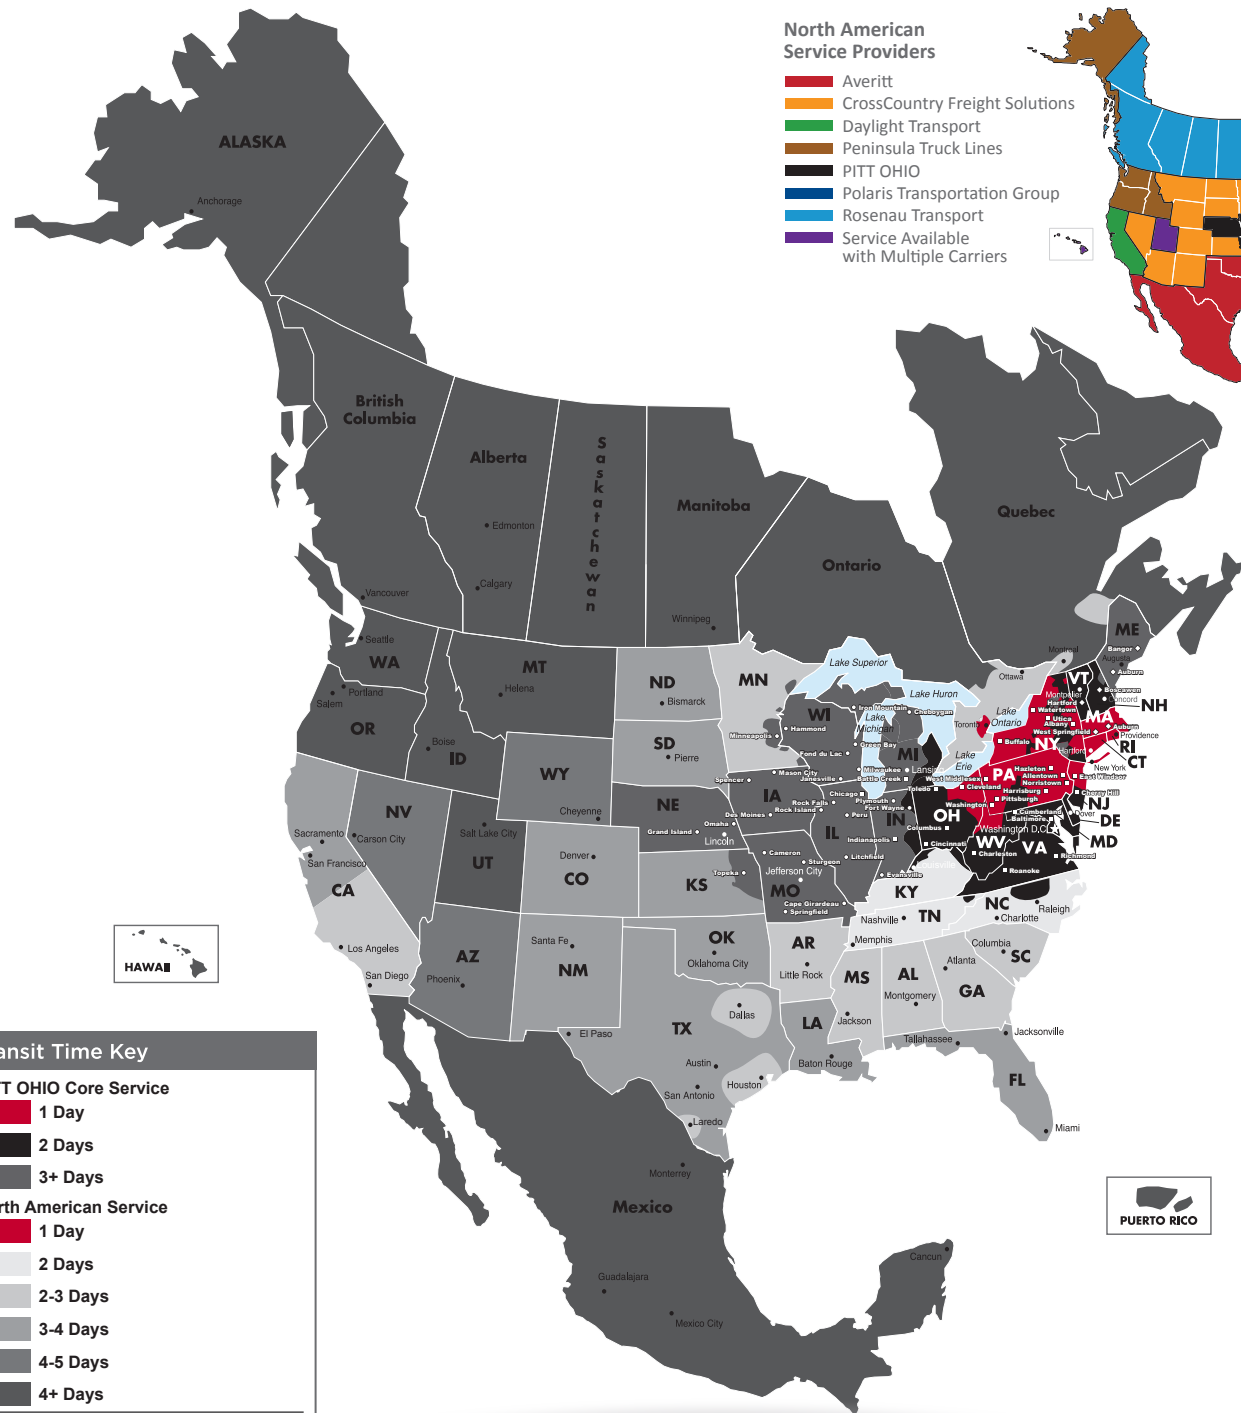

NORTH AMERICAN SERVICE MAP ALBANY

SEAMLESS COVERAGE ACROSS ALL OF NORTH AMERICA

- Fast, consistent transit times
- Complete, real-time shipment visibility
- Convenience of working with your local PITT OHIO transportation specialist
- Expedited services available
- Premium express long-haul service to California

Reverse Logistics

Truckload

Warehouse & Distribution

North American Service Providers

- Averitt
- CrossCountry Freight Solutions
- Daylight Transport
- Peninsula Truck Lines
- PITT OHIO
- Polaris Transportation Group
- Rosenau Transport
- Service Available with Multiple Carriers

Transit Time Key	
PITT OHIO Core Service	
■	1 Day
■	2 Days
■	3+ Days
North American Service	
■	1 Day
■	2 Days
■	2-3 Days
■	3-4 Days
■	4-5 Days
■	4+ Days
	PITT OHIO Terminal
	Dohrn Transfer Terminal
	Ross Express Terminal

Note: This map is a representation of transit days to major metro areas in these states.

For up-to-date, zip-to-zip transit times and a full list of terminal locations, please visit our website at www.pittohio.com.