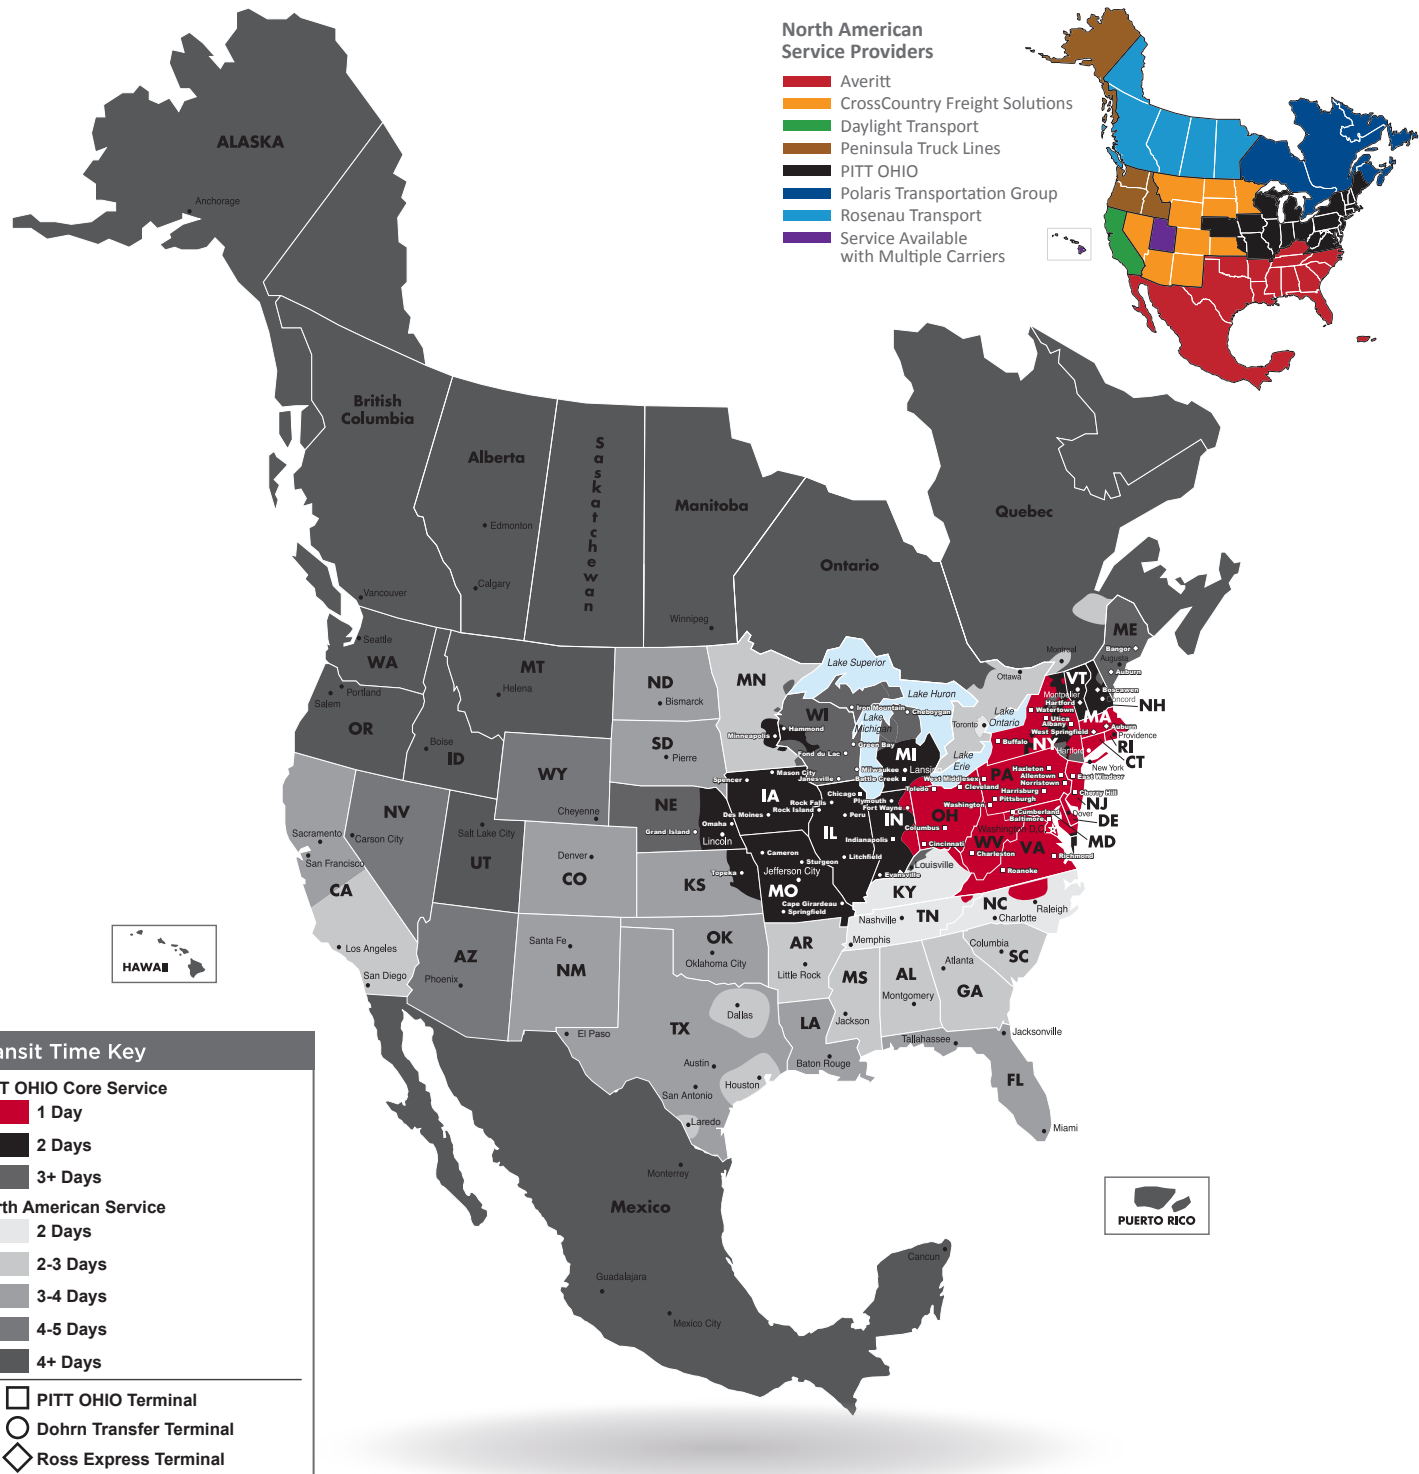

NORTH AMERICAN SERVICE MAP ALLENTOWN

SEAMLESS COVERAGE ACROSS ALL OF NORTH AMERICA

- Fast, consistent transit times
- Complete, real-time shipment visibility
- Convenience of working with your local PITT OHIO transportation specialist
- Expedited services available
- Premium express long-haul service to California

-  Contract Packaging
-  Cross Border LTL
-  Dedicated Fleet Management
-  Drayage & Transloading
-  Expedite
-  Freeze Protection
-  LTL Service
-  Pool Distribution
-  Reverse Logistics
-  Truckload
-  Warehouse & Distribution

Note: This map is a representation of transit days to major metro areas in these states.

For up-to-date, zip-to-zip transit times and a full list of terminal locations, please visit our website at www.pittohio.com.