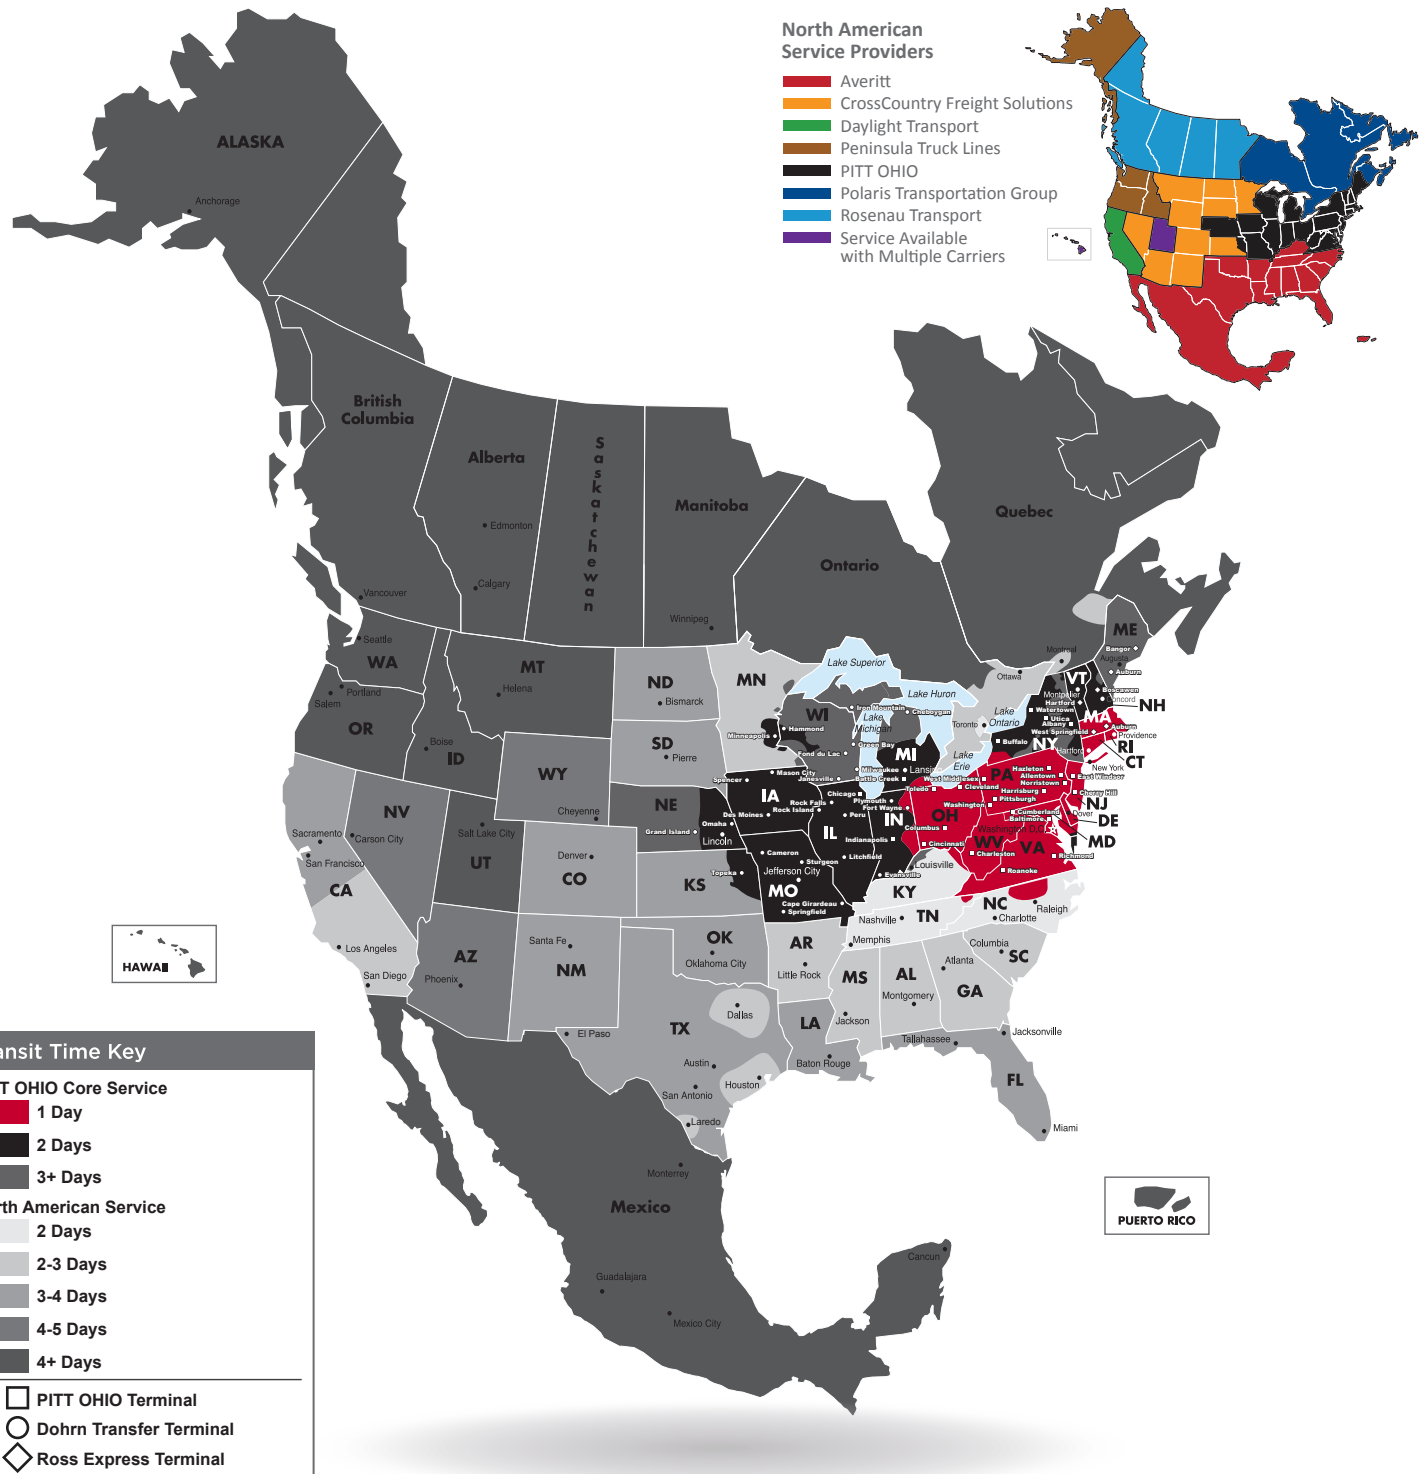

NORTH AMERICAN SERVICE MAP BALTIMORE

SEAMLESS COVERAGE ACROSS ALL OF NORTH AMERICA

- Fast, consistent transit times
- Complete, real-time shipment visibility
- Convenience of working with your local PITT OHIO transportation specialist
- Expedited services available
- Premium express long-haul service to California

-  **Contract Packaging**
-  **Cross Border LTL**
-  **Dedicated Fleet Management**
-  **Drayage & Transloading**
-  **Expedite**
-  **Freeze Protection**
-  **LTL Service**
-  **Pool Distribution**
-  **Reverse Logistics**
-  **Truckload**
-  **Warehouse & Distribution**

Note: This map is a representation of transit days to major metro areas in these states.

For up-to-date, zip-to-zip transit times and a full list of terminal locations, please visit our website at www.pittohio.com.