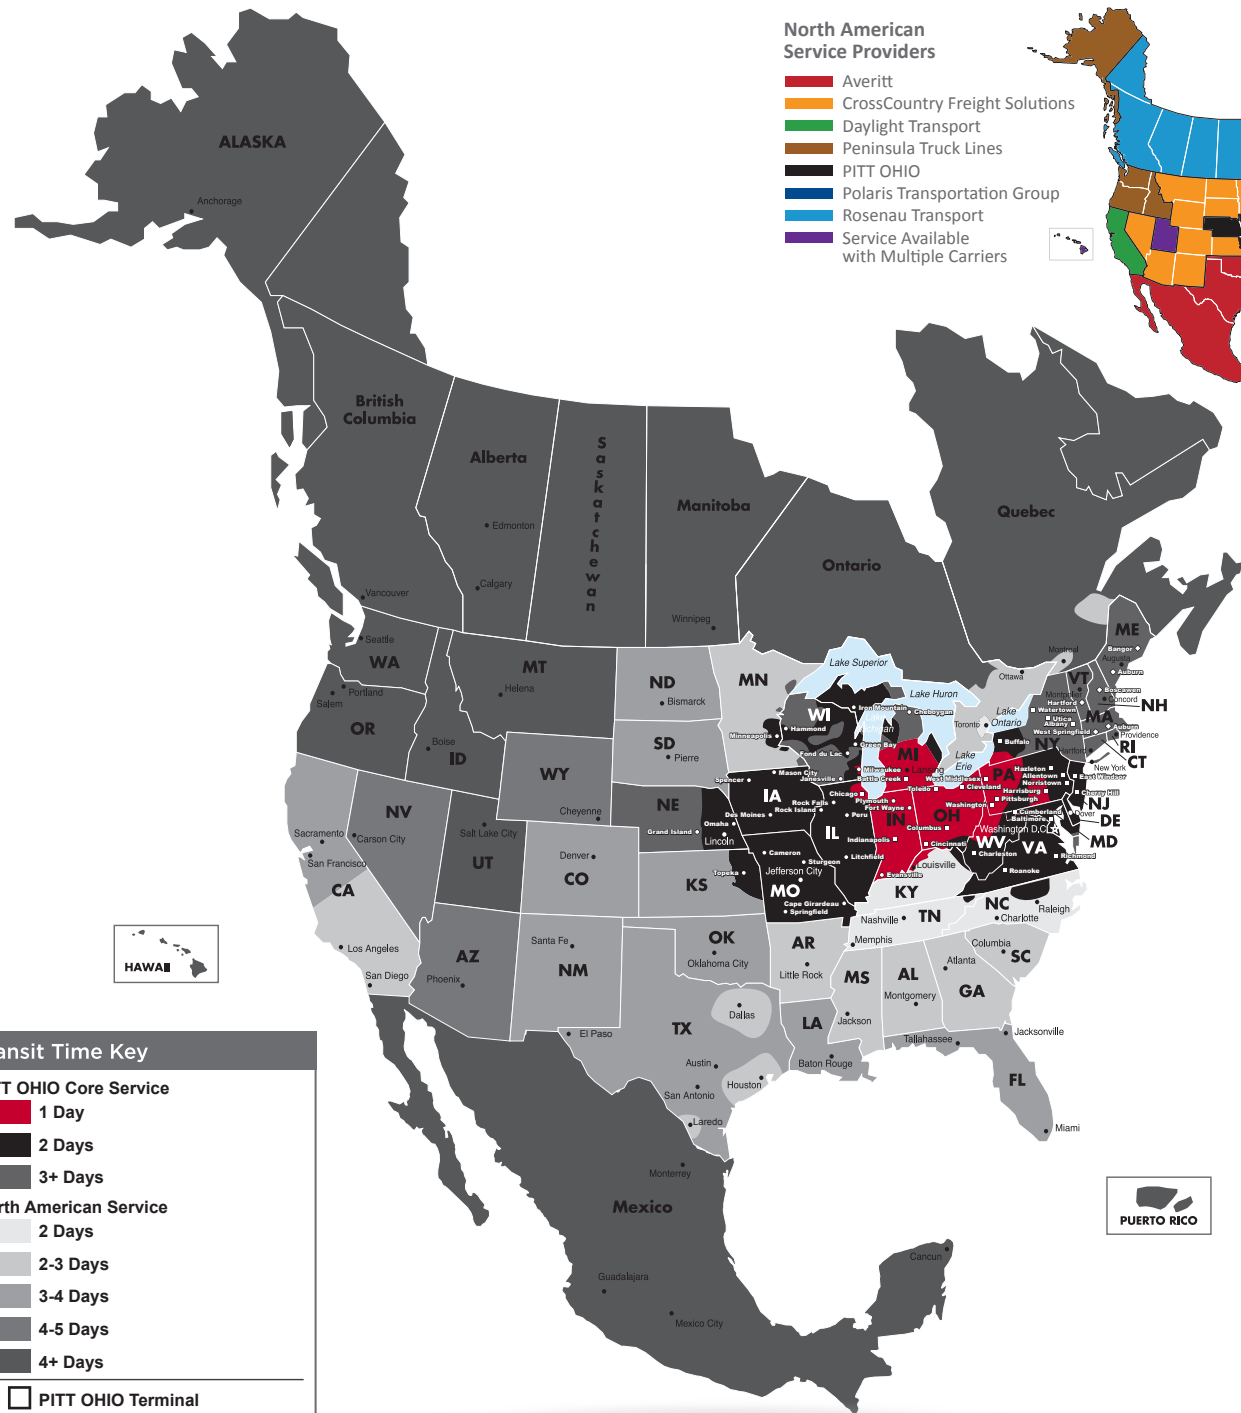

## SEAMLESS COVERAGE ACROSS ALL OF NORTH AMERICA

- Fast, consistent transit times
- Complete, real-time shipment visibility
- Convenience of working with your local PITT OHIO transportation specialist
- Expedited services available
- Premium express long-haul service to California

Reverse Logistics

Truckload

Warehouse & Distribution

### North American Service Providers

- Averitt
- CrossCountry Freight Solutions
- Daylight Transport
- Peninsula Truck Lines
- PITT OHIO
- Polaris Transportation Group
- Rosenau Transport
- Service Available with Multiple Carriers

Transit Time Key	
<b>PITT OHIO Core Service</b>	
<span style="color: red;">■</span>	1 Day
<span style="color: black;">■</span>	2 Days
<span style="color: gray;">■</span>	3+ Days
<b>North American Service</b>	
<span style="color: lightgray;">■</span>	2 Days
<span style="color: gray;">■</span>	2-3 Days
<span style="color: darkgray;">■</span>	3-4 Days
<span style="color: black;">■</span>	4-5 Days
<span style="color: black;">■</span>	4+ Days
<span style="border: 1px solid black; display: inline-block; width: 10px; height: 10px;"></span>	PITT OHIO Terminal
<span style="border: 1px solid black; border-radius: 50%; display: inline-block; width: 10px; height: 10px;"></span>	Dohrn Transfer Terminal
<span style="border: 1px solid black; transform: rotate(45deg); display: inline-block; width: 10px; height: 10px;"></span>	Ross Express Terminal