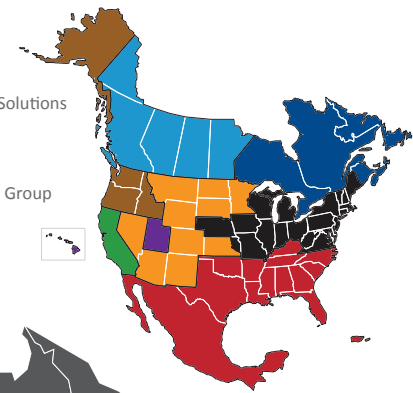

## SEAMLESS COVERAGE ACROSS ALL OF NORTH AMERICA

- Fast, consistent transit times
- Complete, real-time shipment visibility
- Convenience of working with your local PITT OHIO transportation specialist
- Expedited services available
- Premium express long-haul service to California

Reverse Logistics

Truckload

Warehouse & Distribution

### North American Service Providers

- Averitt
- CrossCountry Freight Solutions
- Daylight Transport
- Peninsula Truck Lines
- PITT OHIO
- Polaris Transportation Group
- Rosenau Transport
- Service Available with Multiple Carriers