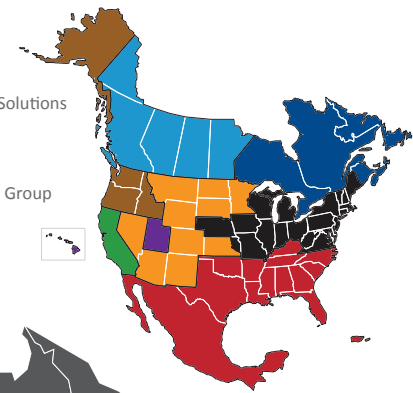

NORTH AMERICAN SERVICE MAP BUFFALO

SEAMLESS COVERAGE ACROSS ALL OF NORTH AMERICA

- Fast, consistent transit times
- Complete, real-time shipment visibility
- Convenience of working with your local PITT OHIO transportation specialist
- Expedited services available
- Premium express long-haul service to California

Reverse Logistics

Truckload

Warehouse & Distribution

North American Service Providers

- Averitt
- CrossCountry Freight Solutions
- Daylight Transport
- Peninsula Truck Lines
- PITT OHIO
- Polaris Transportation Group
- Rosenau Transport
- Service Available with Multiple Carriers

Transit Time Key	
PITT OHIO Core Service	
■	1 Day
■	2 Days
■	3+ Days
North American Service	
■	1 Day
■	2 Days
■	2-3 Days
■	3-4 Days
■	4-5 Days
■	4+ Days
	PITT OHIO Terminal
	Dohrn Transfer Terminal
	Ross Express Terminal

Note: This map is a representation of transit days to major metro areas in these states.

For up-to-date, zip-to-zip transit times and a full list of terminal locations, please visit our website at www.pittohio.com.