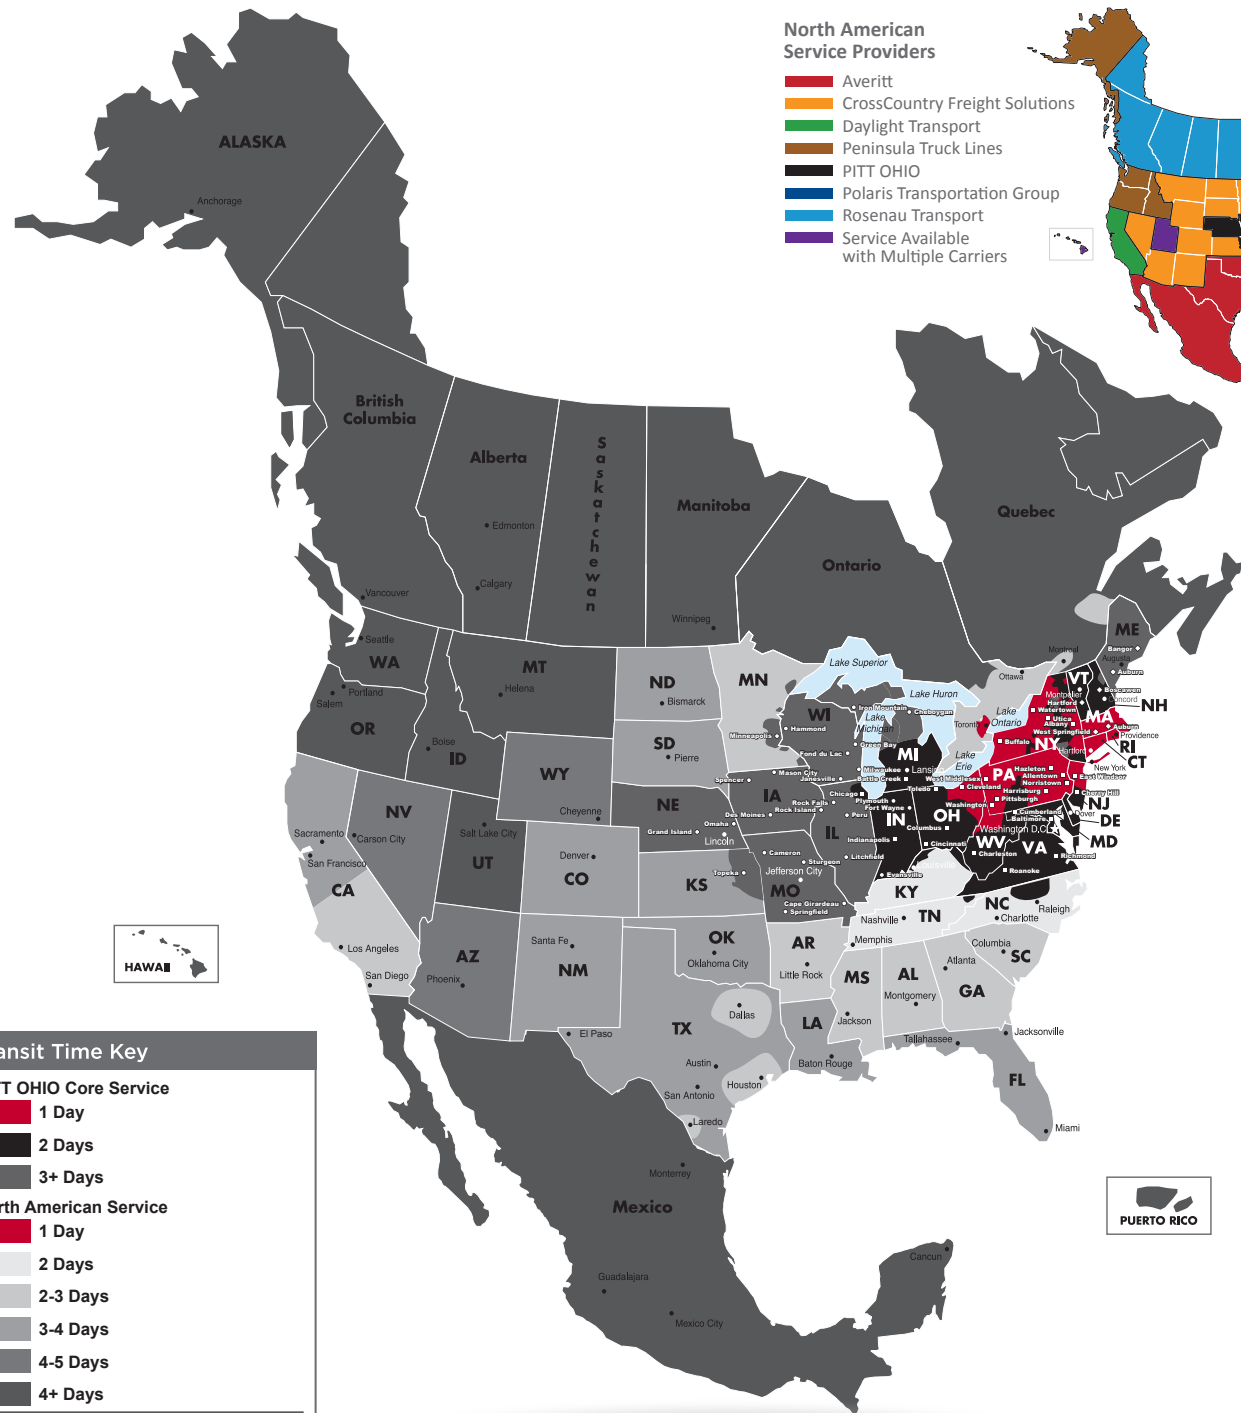

NORTH AMERICAN SERVICE MAP BUFFALO

SEAMLESS COVERAGE ACROSS ALL OF NORTH AMERICA

- Fast, consistent transit times
- Complete, real-time shipment visibility
- Convenience of working with your local PITT OHIO transportation specialist
- Expedited services available
- Premium express long-haul service to California

Reverse Logistics

Truckload

Warehouse & Distribution

North American Service Providers

- Averitt
- CrossCountry Freight Solutions
- Daylight Transport
- Peninsula Truck Lines
- PITT OHIO
- Polaris Transportation Group
- Rosenau Transport
- Service Available with Multiple Carriers

Transit Time Key	
PITT OHIO Core Service	
■	1 Day
■	2 Days
■	3+ Days
North American Service	
■	1 Day
■	2 Days
■	2-3 Days
■	3-4 Days
■	4-5 Days
■	4+ Days
	PITT OHIO Terminal
	Dohrn Transfer Terminal
	Ross Express Terminal

Note: This map is a representation of transit days to major metro areas in these states.

For up-to-date, zip-to-zip transit times and a full list of terminal locations, please visit our website at www.pittohio.com.