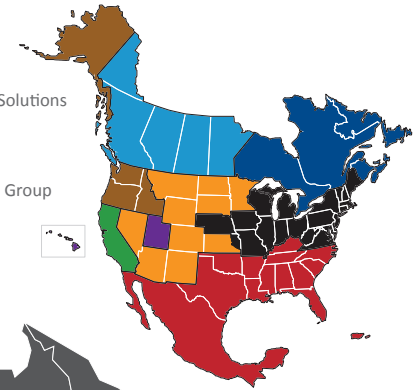

NORTH AMERICAN SERVICE MAP CHARLESTON

SEAMLESS COVERAGE ACROSS ALL OF NORTH AMERICA

- Fast, consistent transit times
- Complete, real-time shipment visibility
- Convenience of working with your local PITT OHIO transportation specialist
- Expedited services available
- Premium express long-haul service to California

Reverse Logistics

Truckload

Warehouse & Distribution

North American Service Providers

- Averitt
- CrossCountry Freight Solutions
- Daylight Transport
- Peninsula Truck Lines
- PITT OHIO
- Polaris Transportation Group
- Rosenau Transport
- Service Available with Multiple Carriers

Transit Time Key

PITT OHIO Core Service

- 1 Day
- 2 Days
- 3+ Days

North American Service

- 2 Days
- 2-3 Days
- 3-4 Days
- 4-5 Days
- 4+ Days

PITT OHIO Terminal
 Dohrn Transfer Terminal
 Ross Express Terminal

Note: This map is a representation of transit days to major metro areas in these states.

For up-to-date, zip-to-zip transit times and a full list of terminal locations, please visit our website at www.pittohio.com.