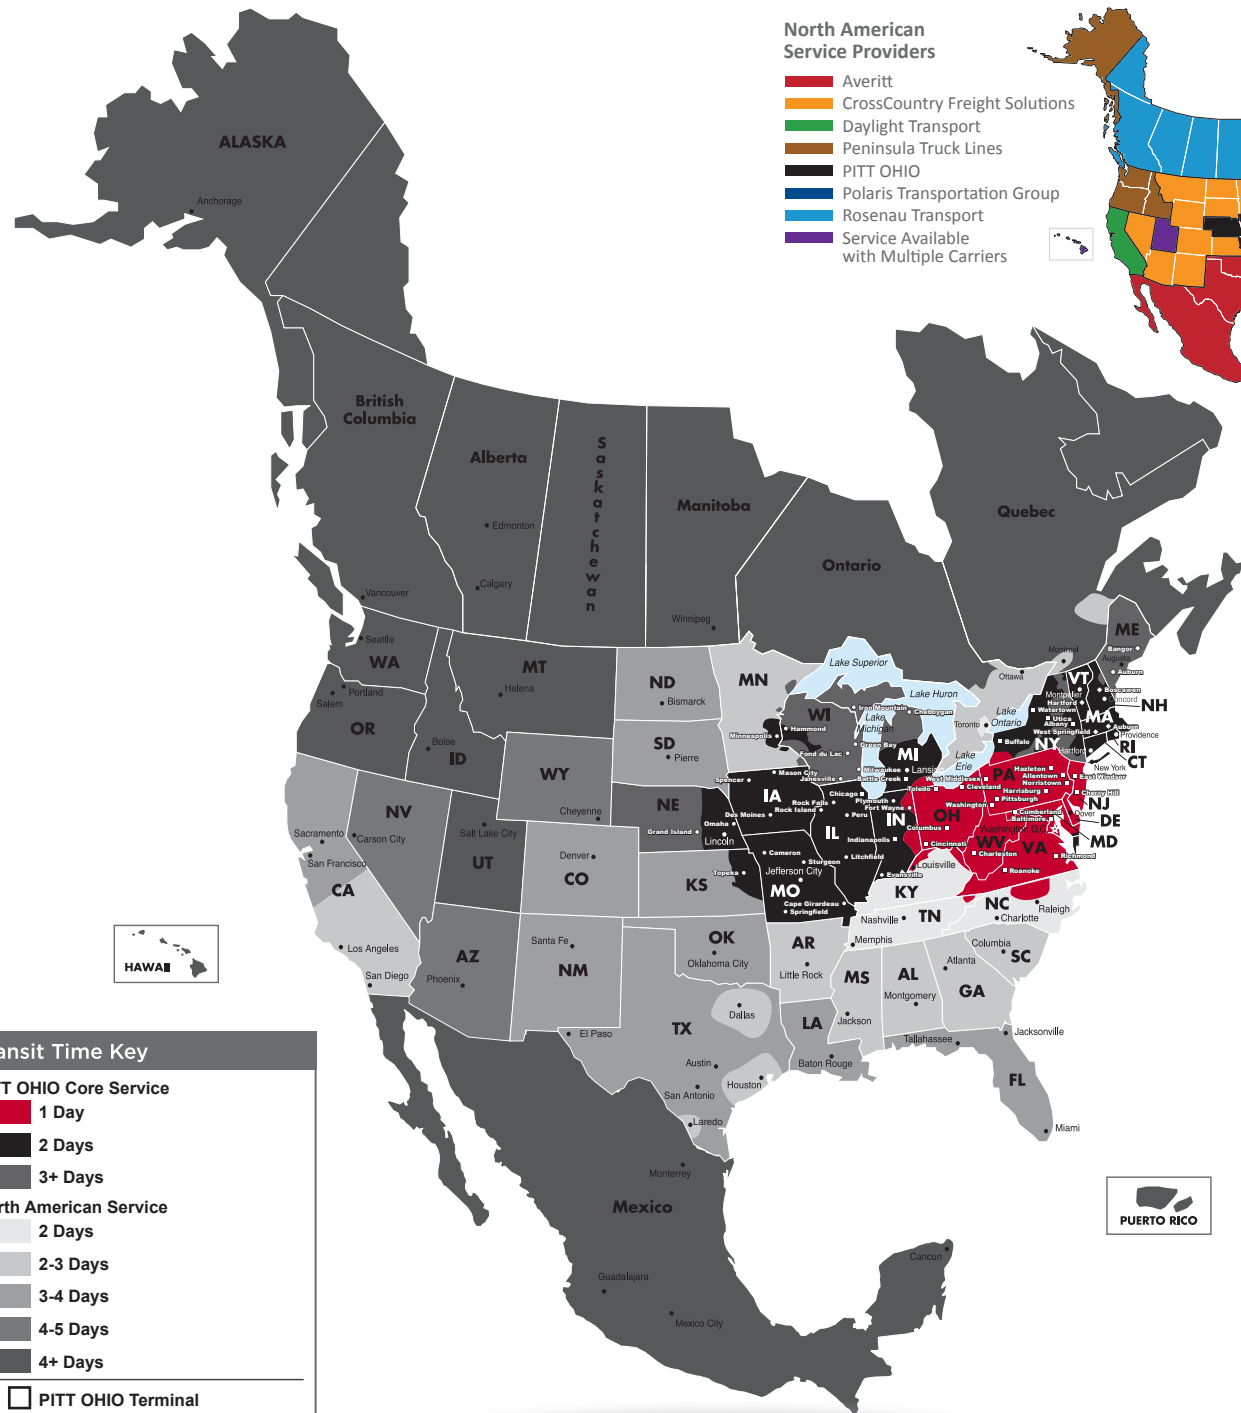

NORTH AMERICAN SERVICE MAP CHARLESTON

SEAMLESS COVERAGE ACROSS ALL OF NORTH AMERICA

- Fast, consistent transit times
- Complete, real-time shipment visibility
- Convenience of working with your local PITT OHIO transportation specialist
- Expedited services available
- Premium express long-haul service to California

Reverse Logistics

Truckload

Warehouse & Distribution

North American Service Providers

- Averitt
- CrossCountry Freight Solutions
- Daylight Transport
- Peninsula Truck Lines
- PITT OHIO
- Polaris Transportation Group
- Rosenau Transport
- Service Available with Multiple Carriers

Transit Time Key

PITT OHIO Core Service

- 1 Day
- 2 Days
- 3+ Days

North American Service

- 2 Days
- 2-3 Days
- 3-4 Days
- 4-5 Days
- 4+ Days

PITT OHIO Terminal
 Dohrn Transfer Terminal
 Ross Express Terminal

Note: This map is a representation of transit days to major metro areas in these states.

For up-to-date, zip-to-zip transit times and a full list of terminal locations, please visit our website at www.pittohio.com.