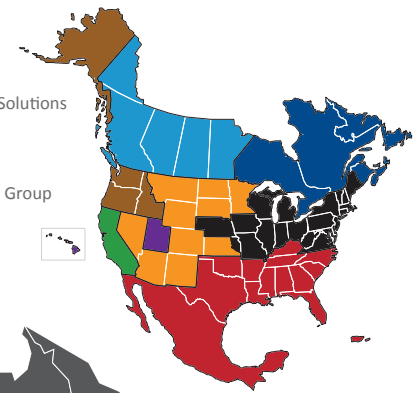

NORTH AMERICAN SERVICE MAP CHERRY HILL

SEAMLESS COVERAGE ACROSS ALL OF NORTH AMERICA

- Fast, consistent transit times
- Complete, real-time shipment visibility
- Convenience of working with your local PITT OHIO transportation specialist
- Expedited services available
- Premium express long-haul service to California

Reverse Logistics

Truckload

Warehouse & Distribution

North American Service Providers

- Averitt
- CrossCountry Freight Solutions
- Daylight Transport
- Peninsula Truck Lines
- PITT OHIO
- Polaris Transportation Group
- Rosenau Transport
- Service Available with Multiple Carriers

Transit Time Key	
PITT OHIO Core Service	
■	1 Day
■	2 Days
■	3+ Days
North American Service	
■	2 Days
■	2-3 Days
■	3-4 Days
■	4-5 Days
■	4+ Days
	PITT OHIO Terminal
	Dohrn Transfer Terminal
	Ross Express Terminal

Note: This map is a representation of transit days to major metro areas in these states.

For up-to-date, zip-to-zip transit times and a full list of terminal locations, please visit our website at www.pittohio.com.