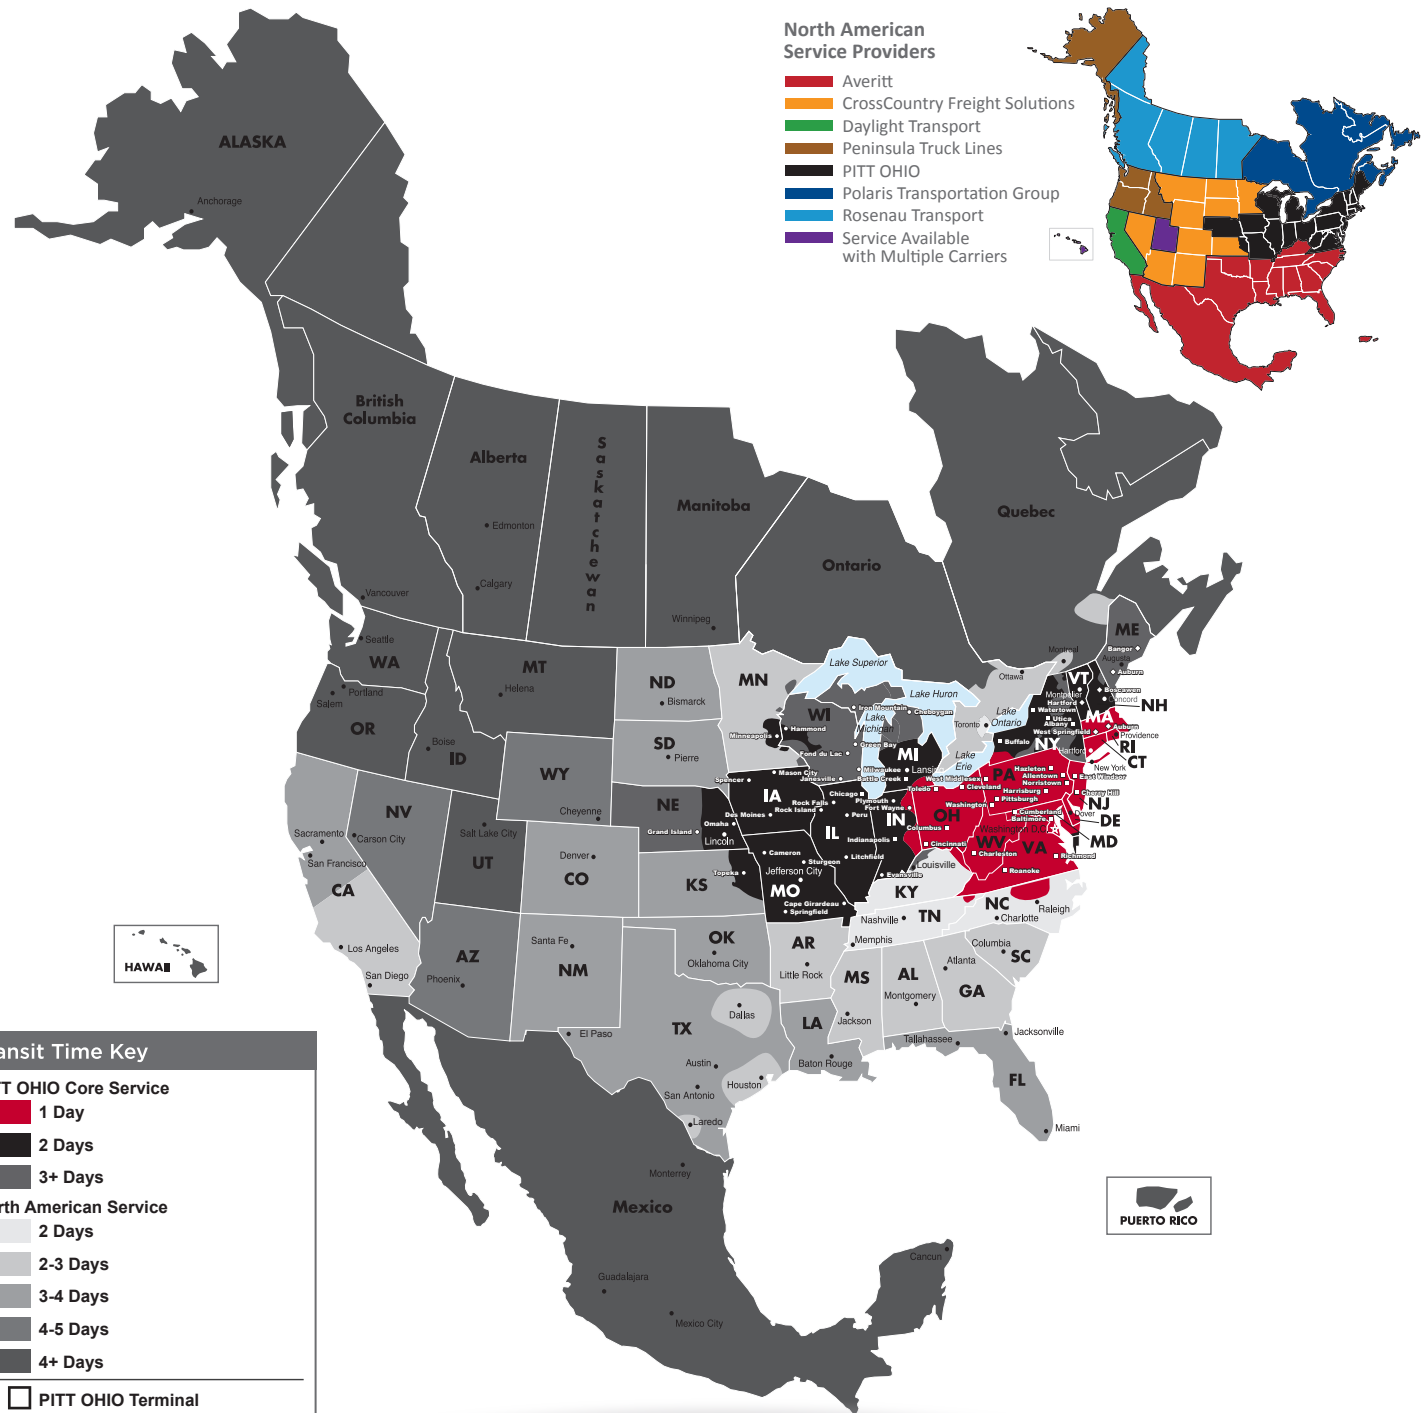

NORTH AMERICAN SERVICE MAP CHERRY HILL

SEAMLESS COVERAGE ACROSS ALL OF NORTH AMERICA

- Fast, consistent transit times
- Complete, real-time shipment visibility
- Convenience of working with your local PITT OHIO transportation specialist
- Expedited services available
- Premium express long-haul service to California

Reverse Logistics

Truckload

Warehouse & Distribution

North American Service Providers

- Averitt
- CrossCountry Freight Solutions
- Daylight Transport
- Peninsula Truck Lines
- PITT OHIO
- Polaris Transportation Group
- Rosenau Transport
- Service Available with Multiple Carriers

Transit Time Key	
PITT OHIO Core Service	
■	1 Day
■	2 Days
■	3+ Days
North American Service	
■	2 Days
■	2-3 Days
■	3-4 Days
■	4-5 Days
■	4+ Days
	PITT OHIO Terminal
	Dohrn Transfer Terminal
	Ross Express Terminal

Note: This map is a representation of transit days to major metro areas in these states.

For up-to-date, zip-to-zip transit times and a full list of terminal locations, please visit our website at www.pittohio.com.