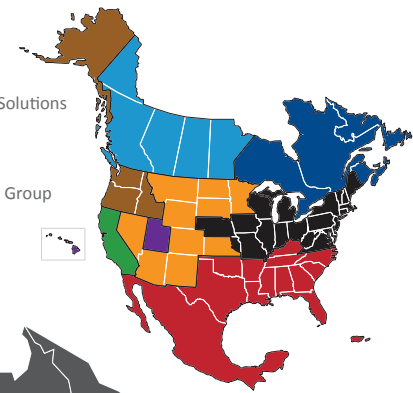

# NORTH AMERICAN SERVICE MAP CHICAGO

## SEAMLESS COVERAGE ACROSS ALL OF NORTH AMERICA

- Fast, consistent transit times
- Complete, real-time shipment visibility
- Convenience of working with your local PITT OHIO transportation specialist
- Expedited services available
- Premium express long-haul service to California

Reverse Logistics

Truckload

Warehouse & Distribution

### North American Service Providers

- Averitt
- CrossCountry Freight Solutions
- Daylight Transport
- Peninsula Truck Lines
- PITT OHIO
- Polaris Transportation Group
- Rosenau Transport
- Service Available with Multiple Carriers