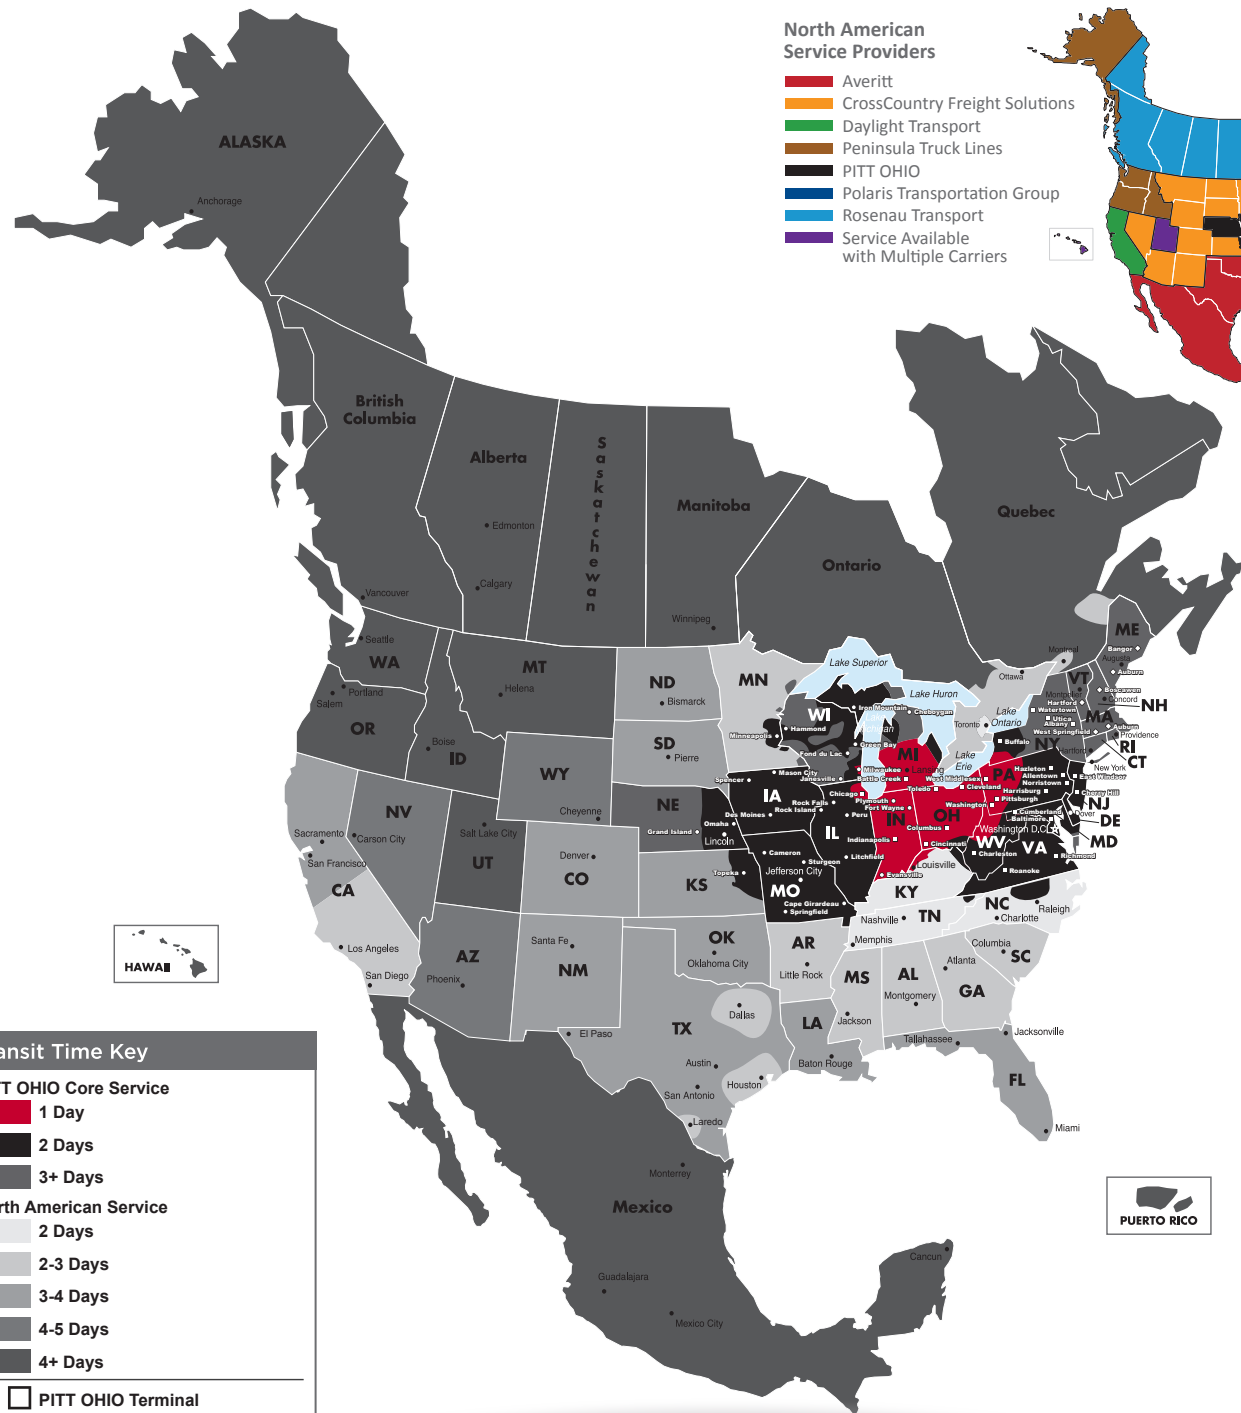

## SEAMLESS COVERAGE ACROSS ALL OF NORTH AMERICA

- Fast, consistent transit times
- Complete, real-time shipment visibility
- Convenience of working with your local PITT OHIO transportation specialist
- Expedited services available
- Premium express long-haul service to California

Reverse Logistics

Truckload

Warehouse & Distribution

### North American Service Providers

- Averitt
- CrossCountry Freight Solutions
- Daylight Transport
- Peninsula Truck Lines
- PITT OHIO
- Polaris Transportation Group
- Rosenau Transport
- Service Available with Multiple Carriers

Transit Time Key	
<b>PITT OHIO Core Service</b>	
<span style="color: red;">■</span>	1 Day
<span style="color: black;">■</span>	2 Days
<span style="color: grey;">■</span>	3+ Days
<b>North American Service</b>	
<span style="color: lightgrey;">■</span>	2 Days
<span style="color: mediumgrey;">■</span>	2-3 Days
<span style="color: darkgrey;">■</span>	3-4 Days
<span style="color: verydarkgrey;">■</span>	4-5 Days
<span style="color: black;">■</span>	4+ Days
<span style="border: 1px solid black; display: inline-block; width: 10px; height: 10px;"></span>	PITT OHIO Terminal
<span style="border: 1px solid black; border-radius: 50%; display: inline-block; width: 10px; height: 10px;"></span>	Dohrn Transfer Terminal
<span style="border: 1px solid black; display: inline-block; width: 10px; height: 10px; transform: rotate(45deg);"></span>	Ross Express Terminal