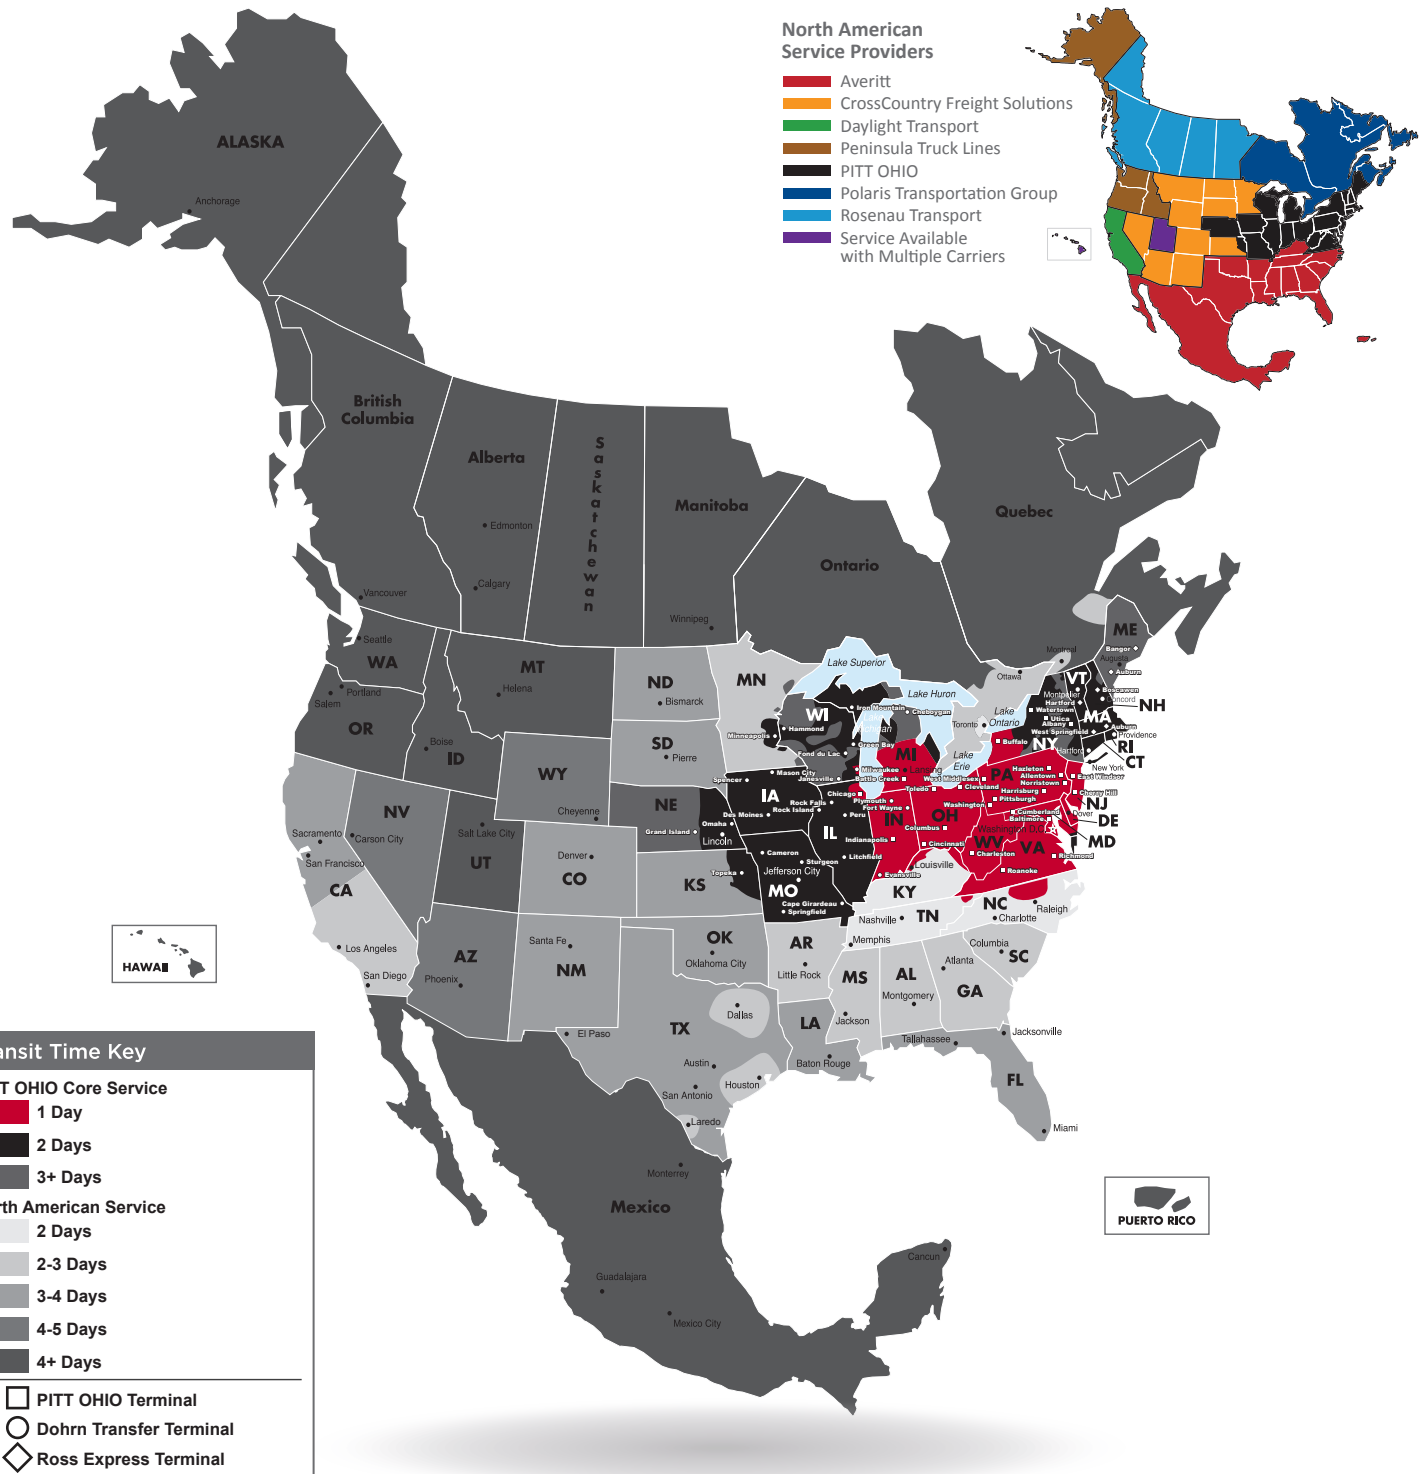

NORTH AMERICAN SERVICE MAP CINCINNATI

SEAMLESS COVERAGE ACROSS ALL OF NORTH AMERICA

- Fast, consistent transit times
- Complete, real-time shipment visibility
- Convenience of working with your local PITT OHIO transportation specialist
- Expedited services available
- Premium express long-haul service to California

-  **Contract Packaging**
-  **Cross Border LTL**
-  **Dedicated Fleet Management**
-  **Drayage & Transloading**
-  **Expedite**
-  **Freeze Protection**
-  **LTL Service**
-  **Pool Distribution**
-  **Reverse Logistics**
-  **Truckload**
-  **Warehouse & Distribution**

Note: This map is a representation of transit days to major metro areas in these states.

For up-to-date, zip-to-zip transit times and a full list of terminal locations, please visit our website at www.pittohio.com.