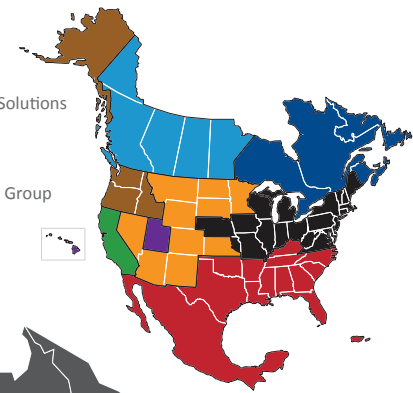

NORTH AMERICAN SERVICE MAP CLEVELAND

SEAMLESS COVERAGE ACROSS ALL OF NORTH AMERICA

- Fast, consistent transit times
- Complete, real-time shipment visibility
- Convenience of working with your local PITT OHIO transportation specialist
- Expedited services available
- Premium express long-haul service to California

Reverse Logistics

Truckload

Warehouse & Distribution

North American Service Providers

- Averitt
- CrossCountry Freight Solutions
- Daylight Transport
- Peninsula Truck Lines
- PITT OHIO
- Polaris Transportation Group
- Rosenau Transport
- Service Available with Multiple Carriers

Transit Time Key	
PITT OHIO Core Service	
	1 Day
	2 Days
	3+ Days
North American Service	
	1 Day
	2 Days
	2-3 Days
	3-4 Days
	4-5 Days
	4+ Days
	PITT OHIO Terminal
	Dohrn Transfer Terminal
	Ross Express Terminal

Note: This map is a representation of transit days to major metro areas in these states.

For up-to-date, zip-to-zip transit times and a full list of terminal locations, please visit our website at www.pittohio.com.