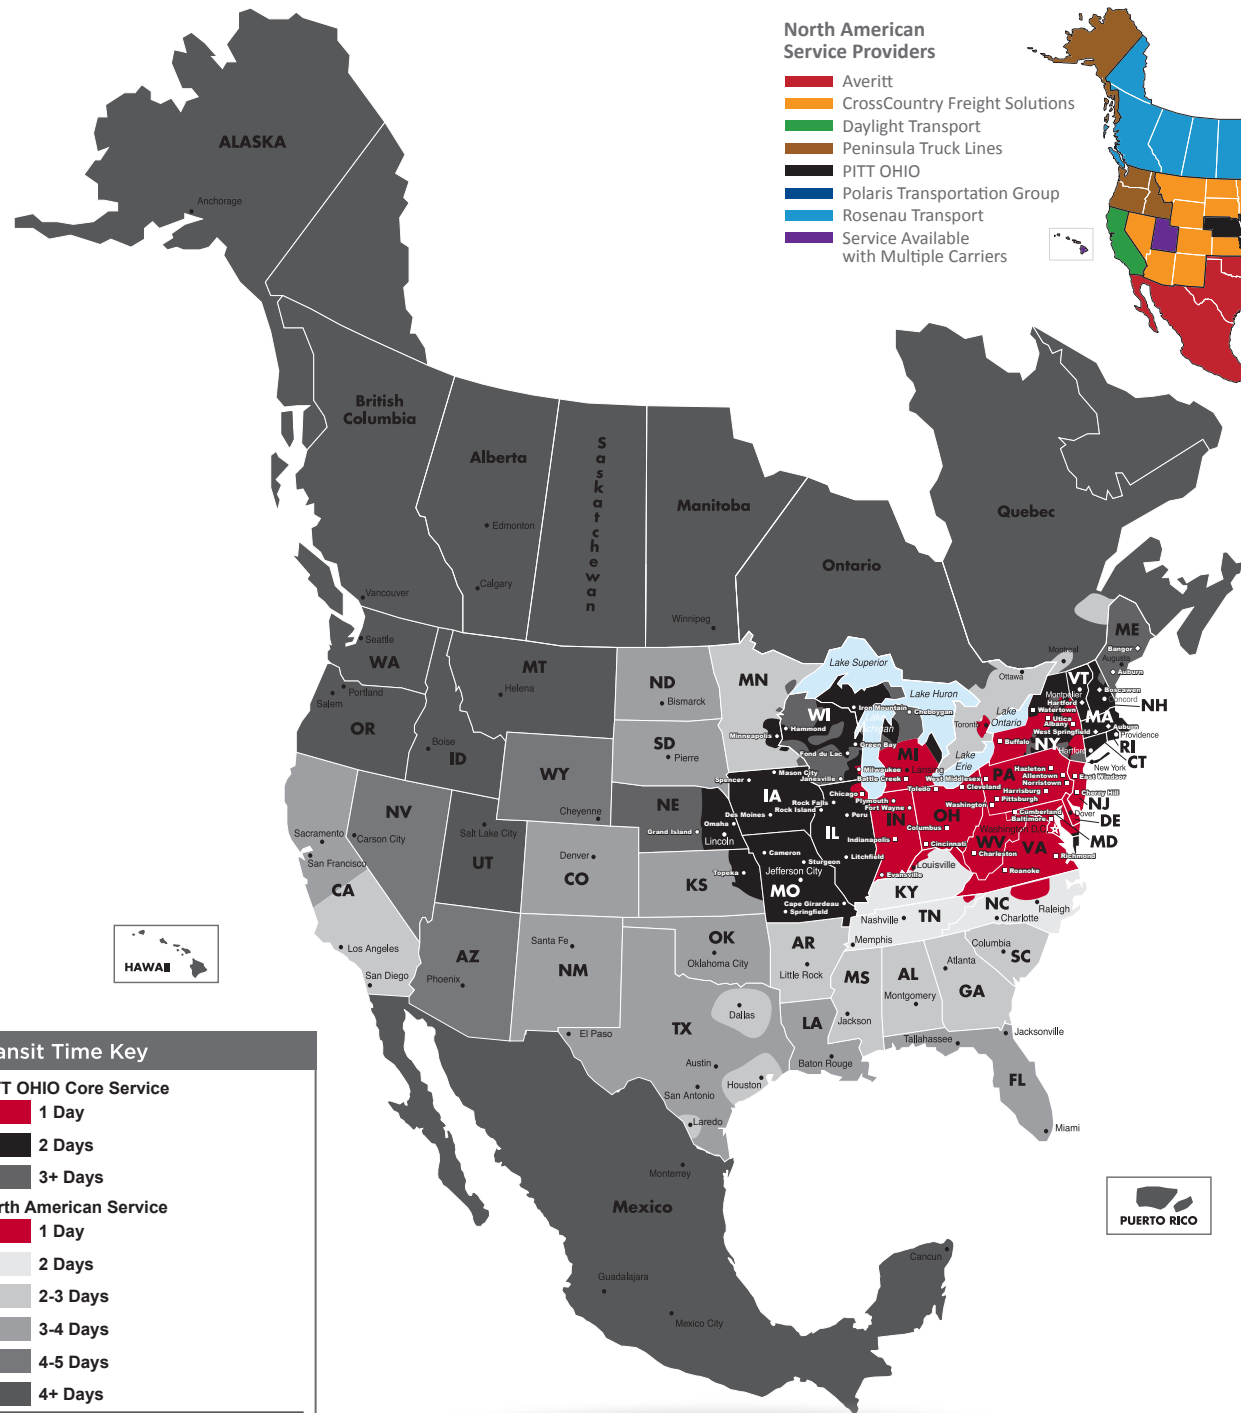

NORTH AMERICAN SERVICE MAP CLEVELAND

SEAMLESS COVERAGE ACROSS ALL OF NORTH AMERICA

- Fast, consistent transit times
- Complete, real-time shipment visibility
- Convenience of working with your local PITT OHIO transportation specialist
- Expedited services available
- Premium express long-haul service to California

Reverse Logistics

Truckload

Warehouse & Distribution

North American Service Providers

- Averitt
- CrossCountry Freight Solutions
- Daylight Transport
- Peninsula Truck Lines
- PITT OHIO
- Polaris Transportation Group
- Rosenau Transport
- Service Available with Multiple Carriers

Transit Time Key	
PITT OHIO Core Service	
	1 Day
	2 Days
	3+ Days
North American Service	
	1 Day
	2 Days
	2-3 Days
	3-4 Days
	4-5 Days
	4+ Days
	PITT OHIO Terminal
	Dohrn Transfer Terminal
	Ross Express Terminal

Note: This map is a representation of transit days to major metro areas in these states.

For up-to-date, zip-to-zip transit times and a full list of terminal locations, please visit our website at www.pittohio.com.