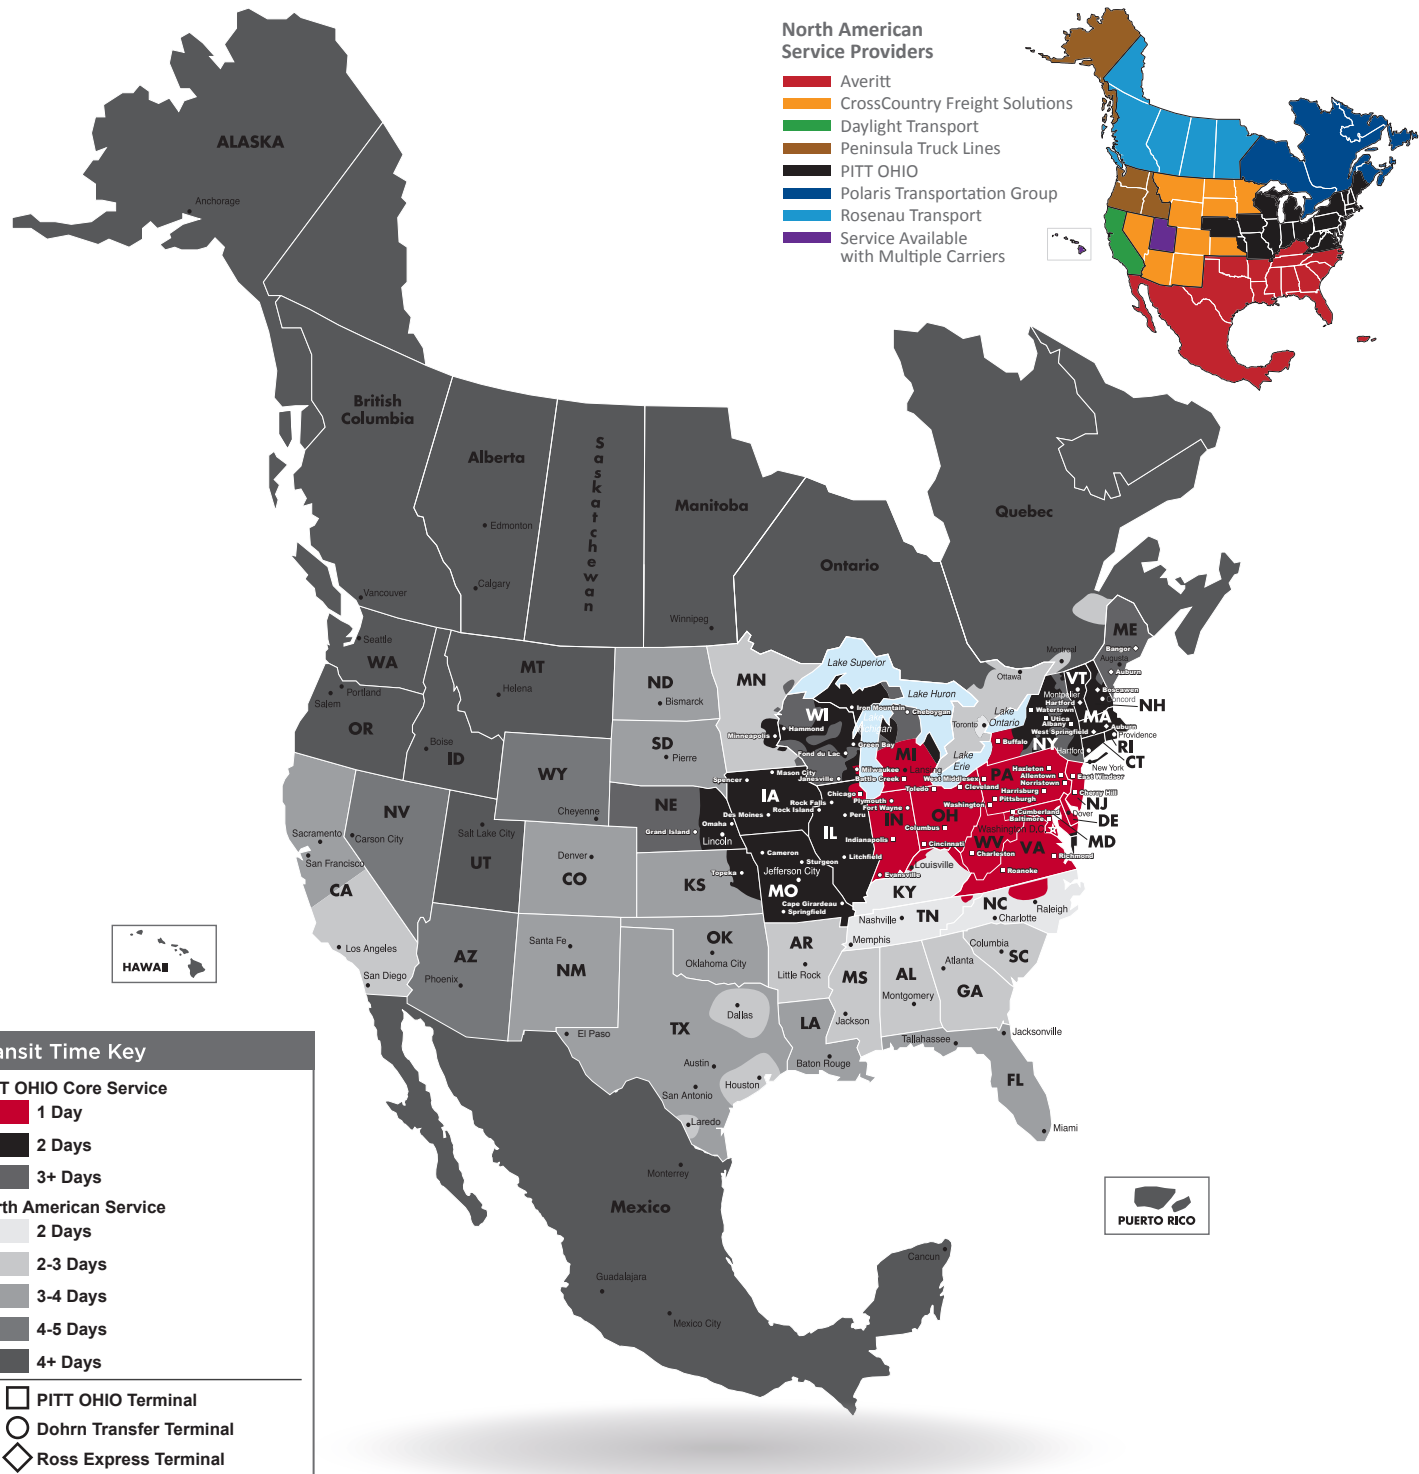

NORTH AMERICAN SERVICE MAP COLUMBUS

SEAMLESS COVERAGE ACROSS ALL OF NORTH AMERICA

- Fast, consistent transit times
- Complete, real-time shipment visibility
- Convenience of working with your local PITT OHIO transportation specialist
- Expedited services available
- Premium express long-haul service to California

-  Contract Packaging
-  Cross Border LTL
-  Dedicated Fleet Management
-  Drayage & Transloading
-  Expedite
-  Freeze Protection
-  LTL Service
-  Pool Distribution
-  Reverse Logistics
-  Truckload
-  Warehouse & Distribution

Note: This map is a representation of transit days to major metro areas in these states.

For up-to-date, zip-to-zip transit times and a full list of terminal locations, please visit our website at www.pittohio.com.