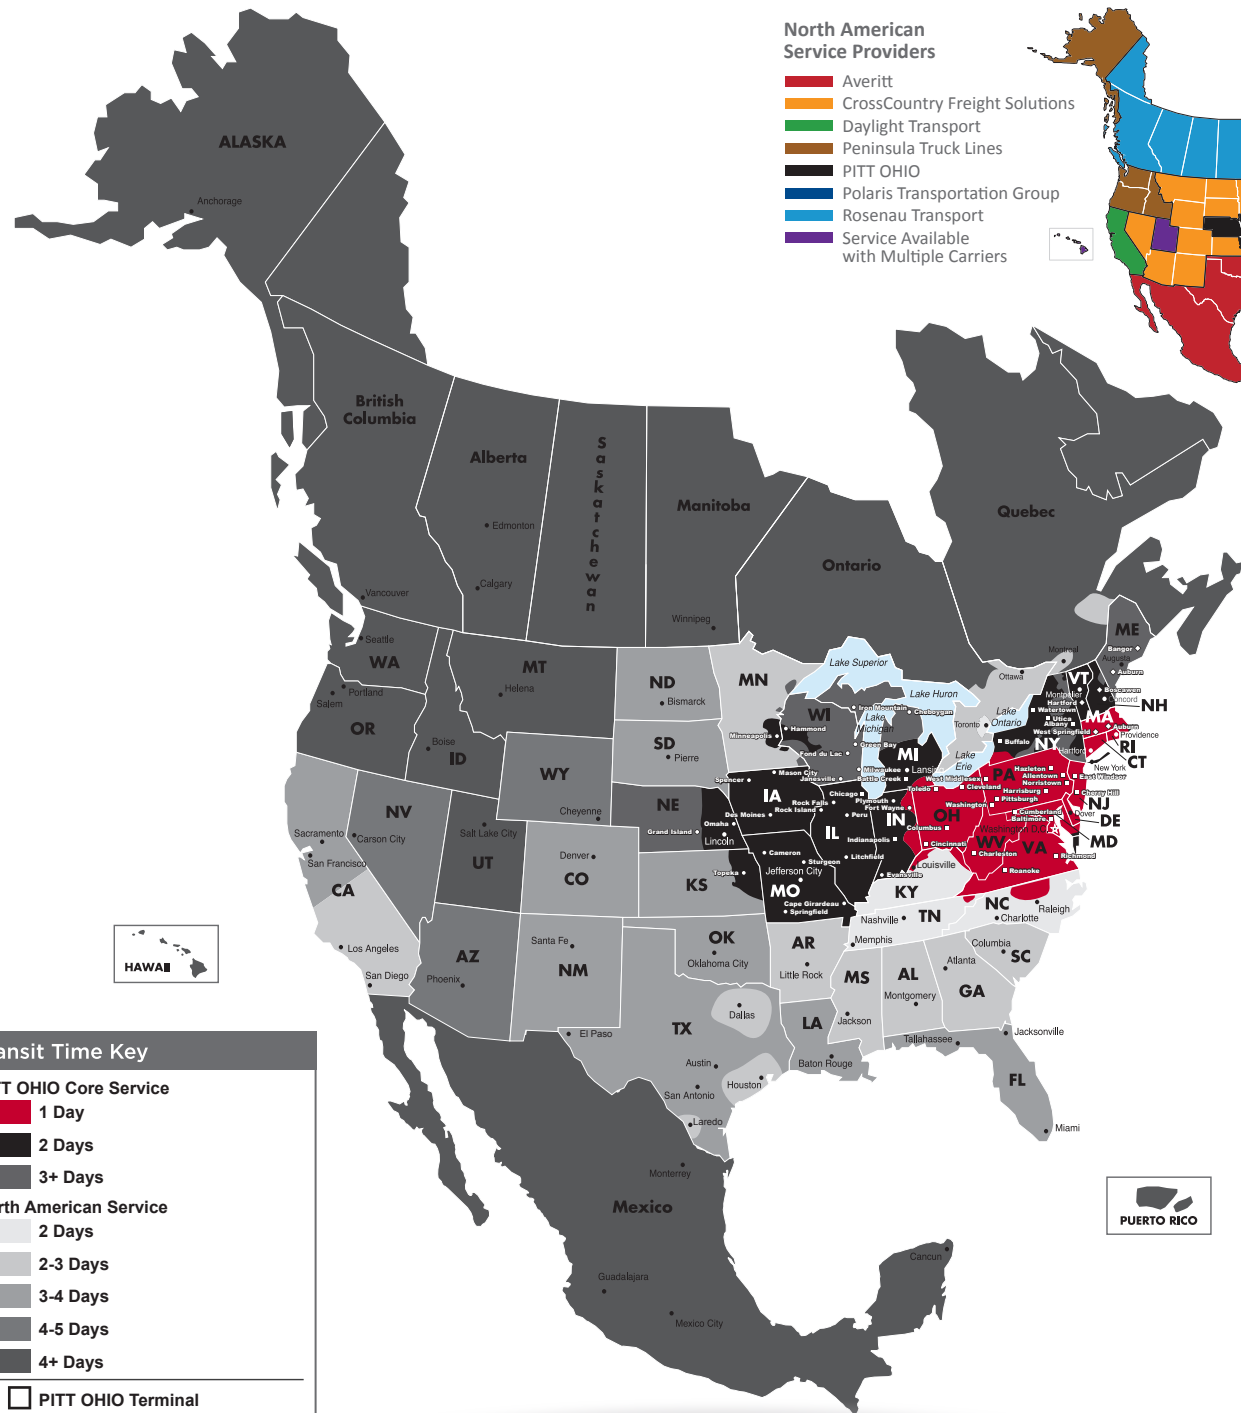

NORTH AMERICAN SERVICE MAP CUMBERLAND

SEAMLESS COVERAGE ACROSS ALL OF NORTH AMERICA

- Fast, consistent transit times
- Complete, real-time shipment visibility
- Convenience of working with your local PITT OHIO transportation specialist
- Expedited services available
- Premium express long-haul service to California

Reverse Logistics

Truckload

Warehouse & Distribution

North American Service Providers

- Averitt
- CrossCountry Freight Solutions
- Daylight Transport
- Peninsula Truck Lines
- PITT OHIO
- Polaris Transportation Group
- Rosenau Transport
- Service Available with Multiple Carriers

Transit Time Key

PITT OHIO Core Service

- 1 Day
- 2 Days
- 3+ Days

North American Service

- 2 Days
- 2-3 Days
- 3-4 Days
- 4-5 Days
- 4+ Days

PITT OHIO Terminal
 Dohrn Transfer Terminal
 Ross Express Terminal

Note: This map is a representation of transit days to major metro areas in these states.

For up-to-date, zip-to-zip transit times and a full list of terminal locations, please visit our website at www.pittohio.com.