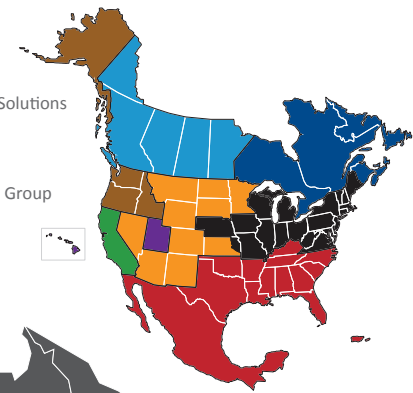

NORTH AMERICAN SERVICE MAP CUMBERLAND

SEAMLESS COVERAGE ACROSS ALL OF NORTH AMERICA

- Fast, consistent transit times
- Complete, real-time shipment visibility
- Convenience of working with your local PITT OHIO transportation specialist
- Expedited services available
- Premium express long-haul service to California

Reverse Logistics

Truckload

Warehouse & Distribution

North American Service Providers

- Averitt
- CrossCountry Freight Solutions
- Daylight Transport
- Peninsula Truck Lines
- PITT OHIO
- Polaris Transportation Group
- Rosenau Transport
- Service Available with Multiple Carriers

Transit Time Key

PITT OHIO Core Service

- 1 Day
- 2 Days
- 3+ Days

North American Service

- 2 Days
- 2-3 Days
- 3-4 Days
- 4-5 Days
- 4+ Days

PITT OHIO Terminal
 Dohrn Transfer Terminal
 Ross Express Terminal

Note: This map is a representation of transit days to major metro areas in these states.

For up-to-date, zip-to-zip transit times and a full list of terminal locations, please visit our website at www.pittohio.com.