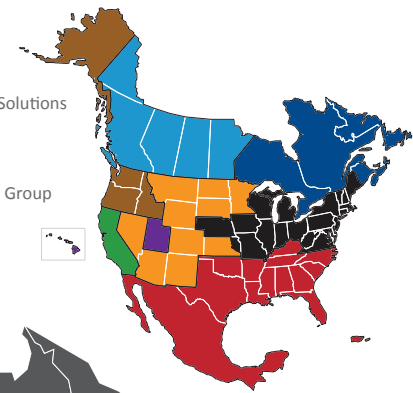

NORTH AMERICAN SERVICE MAP EAST WINDSOR

SEAMLESS COVERAGE ACROSS ALL OF NORTH AMERICA

- Fast, consistent transit times
- Complete, real-time shipment visibility
- Convenience of working with your local PITT OHIO transportation specialist
- Expedited services available
- Premium express long-haul service to California

Reverse Logistics

Truckload

Warehouse & Distribution

North American Service Providers

- Averitt
- CrossCountry Freight Solutions
- Daylight Transport
- Peninsula Truck Lines
- PITT OHIO
- Polaris Transportation Group
- Rosenau Transport
- Service Available with Multiple Carriers

Transit Time Key	
PITT OHIO Core Service	
■	1 Day
■	2 Days
■	3+ Days
North American Service	
■	2 Days
■	2-3 Days
■	3-4 Days
■	4-5 Days
■	4+ Days
	PITT OHIO Terminal
	Dohrn Transfer Terminal
	Ross Express Terminal

Note: This map is a representation of transit days to major metro areas in these states.

For up-to-date, zip-to-zip transit times and a full list of terminal locations, please visit our website at www.pittohio.com.