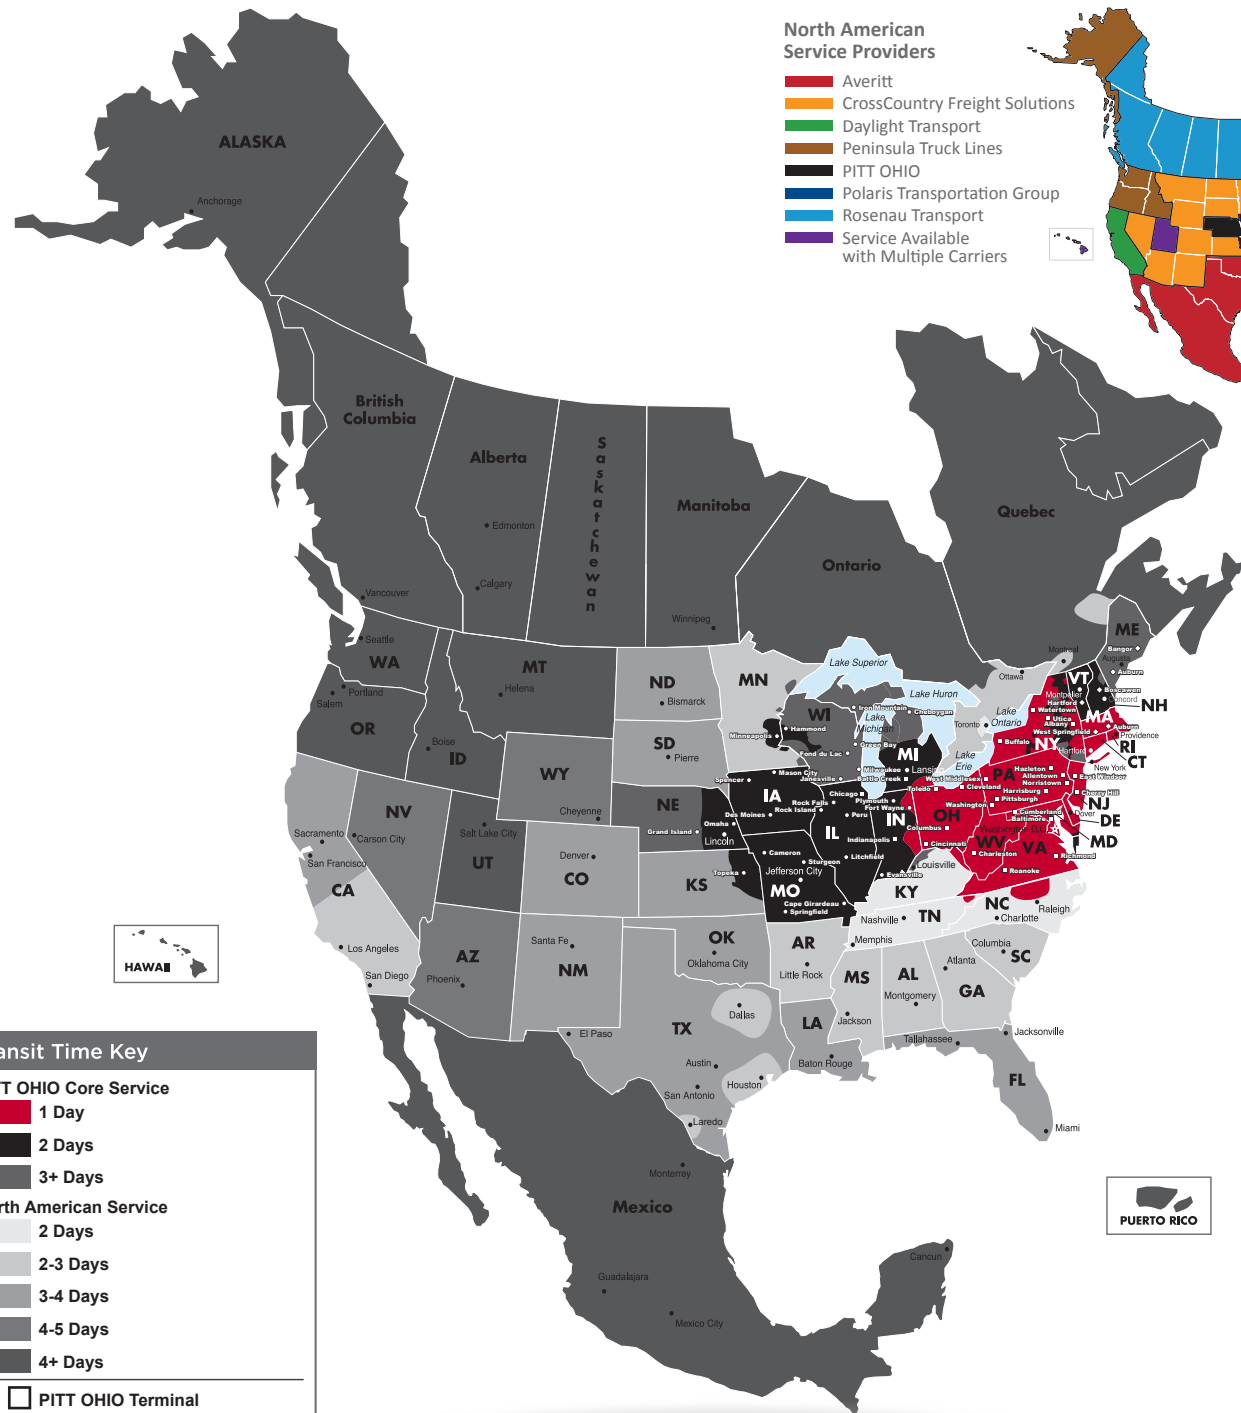

NORTH AMERICAN SERVICE MAP EAST WINDSOR

SEAMLESS COVERAGE ACROSS ALL OF NORTH AMERICA

- Fast, consistent transit times
- Complete, real-time shipment visibility
- Convenience of working with your local PITT OHIO transportation specialist
- Expedited services available
- Premium express long-haul service to California

Reverse Logistics

Truckload

Warehouse & Distribution

North American Service Providers

- Averitt
- CrossCountry Freight Solutions
- Daylight Transport
- Peninsula Truck Lines
- PITT OHIO
- Polaris Transportation Group
- Rosenau Transport
- Service Available with Multiple Carriers

Transit Time Key	
PITT OHIO Core Service	
■	1 Day
■	2 Days
■	3+ Days
North American Service	
■	2 Days
■	2-3 Days
■	3-4 Days
■	4-5 Days
■	4+ Days
	PITT OHIO Terminal
	Dohrn Transfer Terminal
	Ross Express Terminal

Note: This map is a representation of transit days to major metro areas in these states.

For up-to-date, zip-to-zip transit times and a full list of terminal locations, please visit our website at www.pittohio.com.