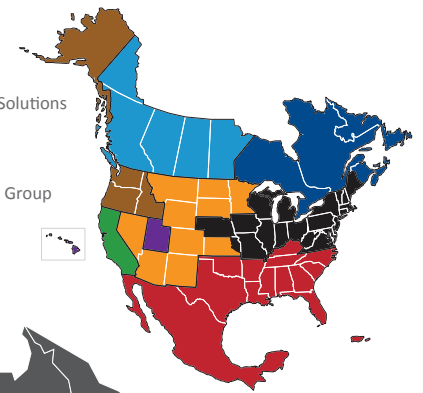

NORTH AMERICAN SERVICE MAP

Corporate Headquarters

SEAMLESS COVERAGE ACROSS ALL OF NORTH AMERICA

- Fast, consistent transit times
- Complete, real-time shipment visibility
- Convenience of working with your local PITT OHIO transportation specialist
- Expedited services available
- Premium express long-haul service to California

Reverse Logistics

Truckload

Warehouse & Distribution

PITT OHIO offers next day service from Albany, Buffalo, Cleveland, Indianapolis*, Pittsburgh, Toledo*, Utica, Washington, and West Middlesex to the Greater Toronto Area!

North American Service Providers

- Averitt
- CrossCountry Freight Solutions
- Daylight Transport
- Peninsula Truck Lines
- PITT OHIO
- Polaris Transportation Group
- Rosenau Transport
- Service Available with Multiple Carriers

Transit Time Key	
	PITT OHIO Core Service
North American Service	
	2 Days
	2-3 Days
	3-4 Days
	4-5 Days
	4+ Days
	PITT OHIO Terminal
	Dohrn Transfer Terminal
	Ross Express Terminal

Note: This map is a representation of transit days to major metro areas in these states.