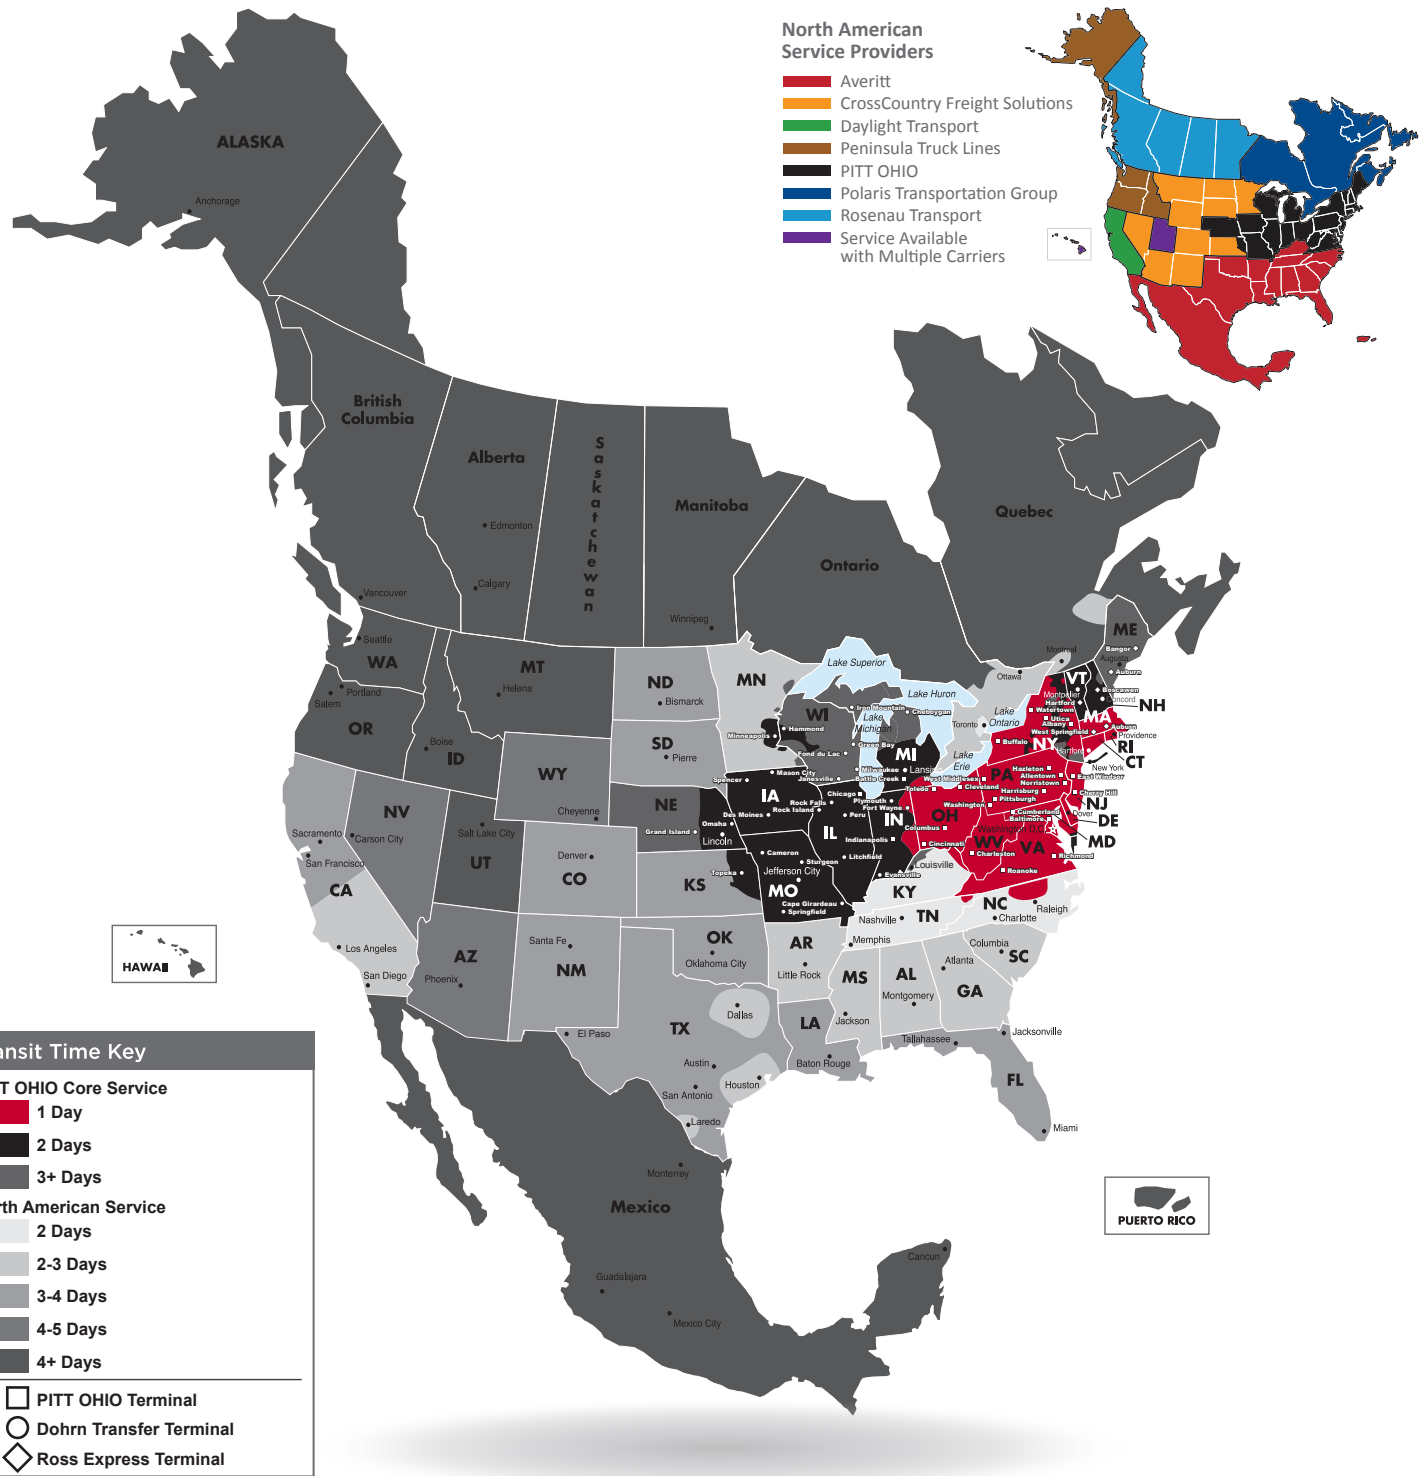

# NORTH AMERICAN SERVICE MAP HAZLETON

## SEAMLESS COVERAGE ACROSS ALL OF NORTH AMERICA

- Fast, consistent transit times
- Complete, real-time shipment visibility
- Convenience of working with your local PITT OHIO transportation specialist
- Expedited services available
- Premium express long-haul service to California

Note: This map is a representation of transit days to major metro areas in these states.

For up-to-date, zip-to-zip transit times and a full list of terminal locations, please visit our website at [www.pittohio.com](http://www.pittohio.com).