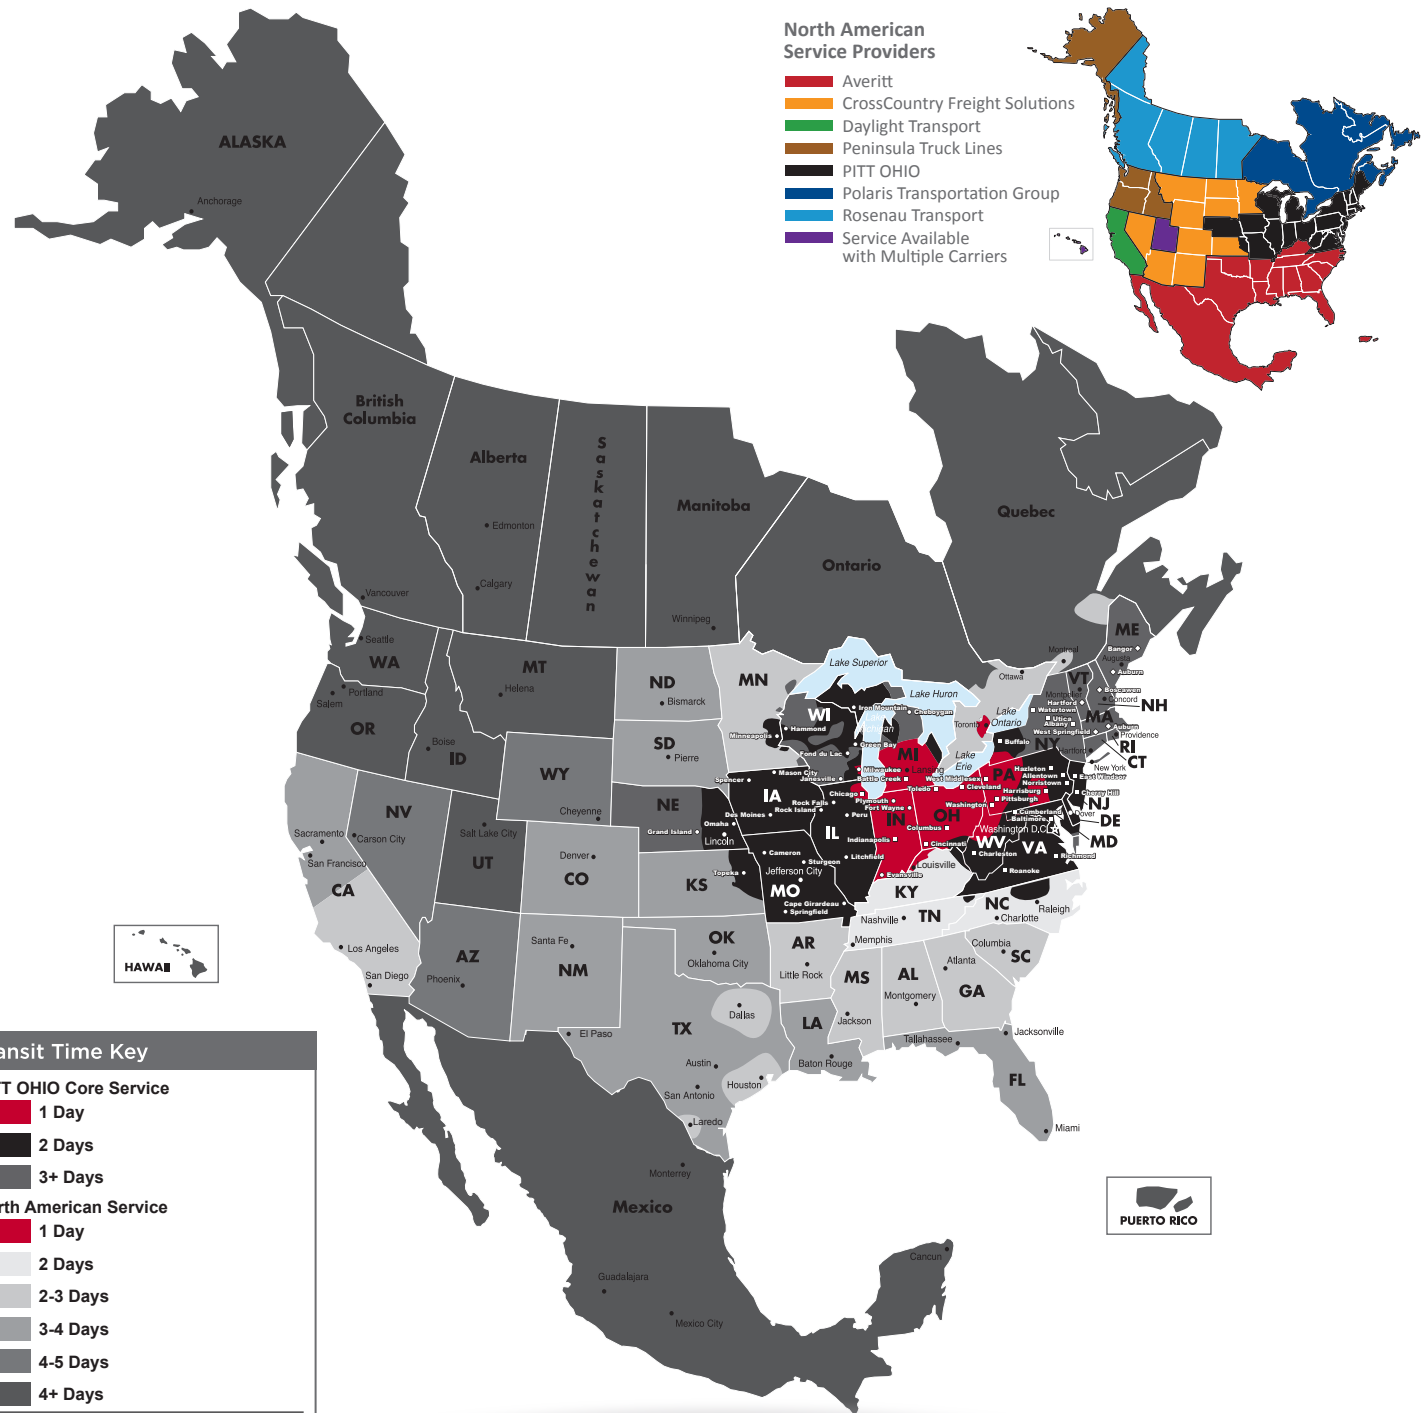

### SEAMLESS COVERAGE ACROSS ALL OF NORTH AMERICA

- Fast, consistent transit times
- Complete, real-time shipment visibility
- Convenience of working with your local PITT OHIO transportation specialist
- Expedited services available
- Premium express long-haul service to California

Reverse Logistics

Truckload

Warehouse & Distribution

### North American Service Providers

- Averitt
- CrossCountry Freight Solutions
- Daylight Transport
- Peninsula Truck Lines
- PITT OHIO
- Polaris Transportation Group
- Rosenau Transport
- Service Available with Multiple Carriers

| Transit Time Key   |                         |
|--|-------------------------|
| <b>PITT OHIO Core Service</b>  |                         |
| <span style="color: red;">■</span>   | 1 Day                   |
| <span style="color: black;">■</span>   | 2 Days                  |
| <span style="color: grey;">■</span>  | 3+ Days                 |
| <b>North American Service</b>  |                         |
| <span style="color: red;">■</span>   | 1 Day                   |
| <span style="color: lightgrey;">■</span>   | 2 Days                  |
| <span style="color: mediumgrey;">■</span>  | 2-3 Days                |
| <span style="color: darkgrey;">■</span>  | 3-4 Days                |
| <span style="color: verydarkgrey;">■</span>  | 4-5 Days                |
| <span style="color: black;">■</span>   | 4+ Days                 |
| <span style="border: 1px solid black; display: inline-block; width: 10px; height: 10px;"></span>                           | PITT OHIO Terminal      |
| <span style="border: 1px solid black; border-radius: 50%; display: inline-block; width: 10px; height: 10px;"></span>       | Dohrn Transfer Terminal |
| <span style="border: 1px solid black; transform: rotate(45deg); display: inline-block; width: 10px; height: 10px;"></span> | Ross Express Terminal   |