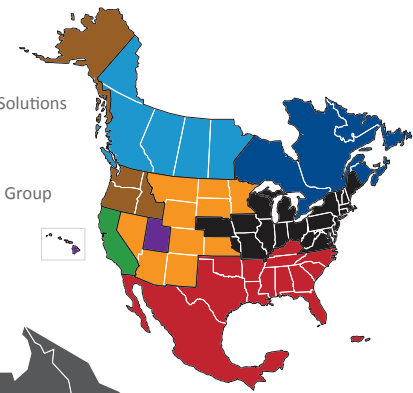

## NORTH AMERICAN SERVICE MAP INDIANAPOLIS

### SEAMLESS COVERAGE ACROSS ALL OF NORTH AMERICA

- Fast, consistent transit times
- Complete, real-time shipment visibility
- Convenience of working with your local PITT OHIO transportation specialist
- Expedited services available
- Premium express long-haul service to California

Reverse Logistics

Truckload

Warehouse & Distribution

### North American Service Providers

- Averitt
- CrossCountry Freight Solutions
- Daylight Transport
- Peninsula Truck Lines
- PITT OHIO
- Polaris Transportation Group
- Rosenau Transport
- Service Available with Multiple Carriers