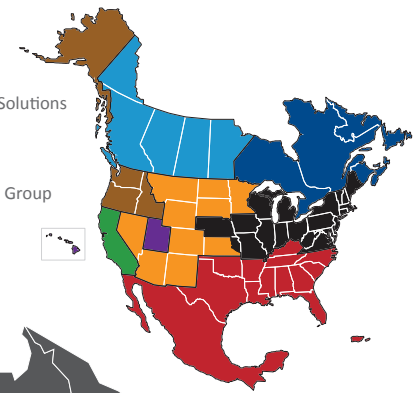

## NORTH AMERICAN SERVICE MAP LOUISVILLE

Serviced by our Cincinnati Terminal

### SEAMLESS COVERAGE ACROSS ALL OF NORTH AMERICA

- Fast, consistent transit times
- Complete, real-time shipment visibility
- Convenience of working with your local PITT OHIO transportation specialist
- Expedited services available
- Premium express long-haul service to California

Reverse Logistics

Truckload

Warehouse & Distribution

### North American Service Providers

- Averitt
- CrossCountry Freight Solutions
- Daylight Transport
- Peninsula Truck Lines
- PITT OHIO
- Polaris Transportation Group
- Rosenau Transport
- Service Available with Multiple Carriers