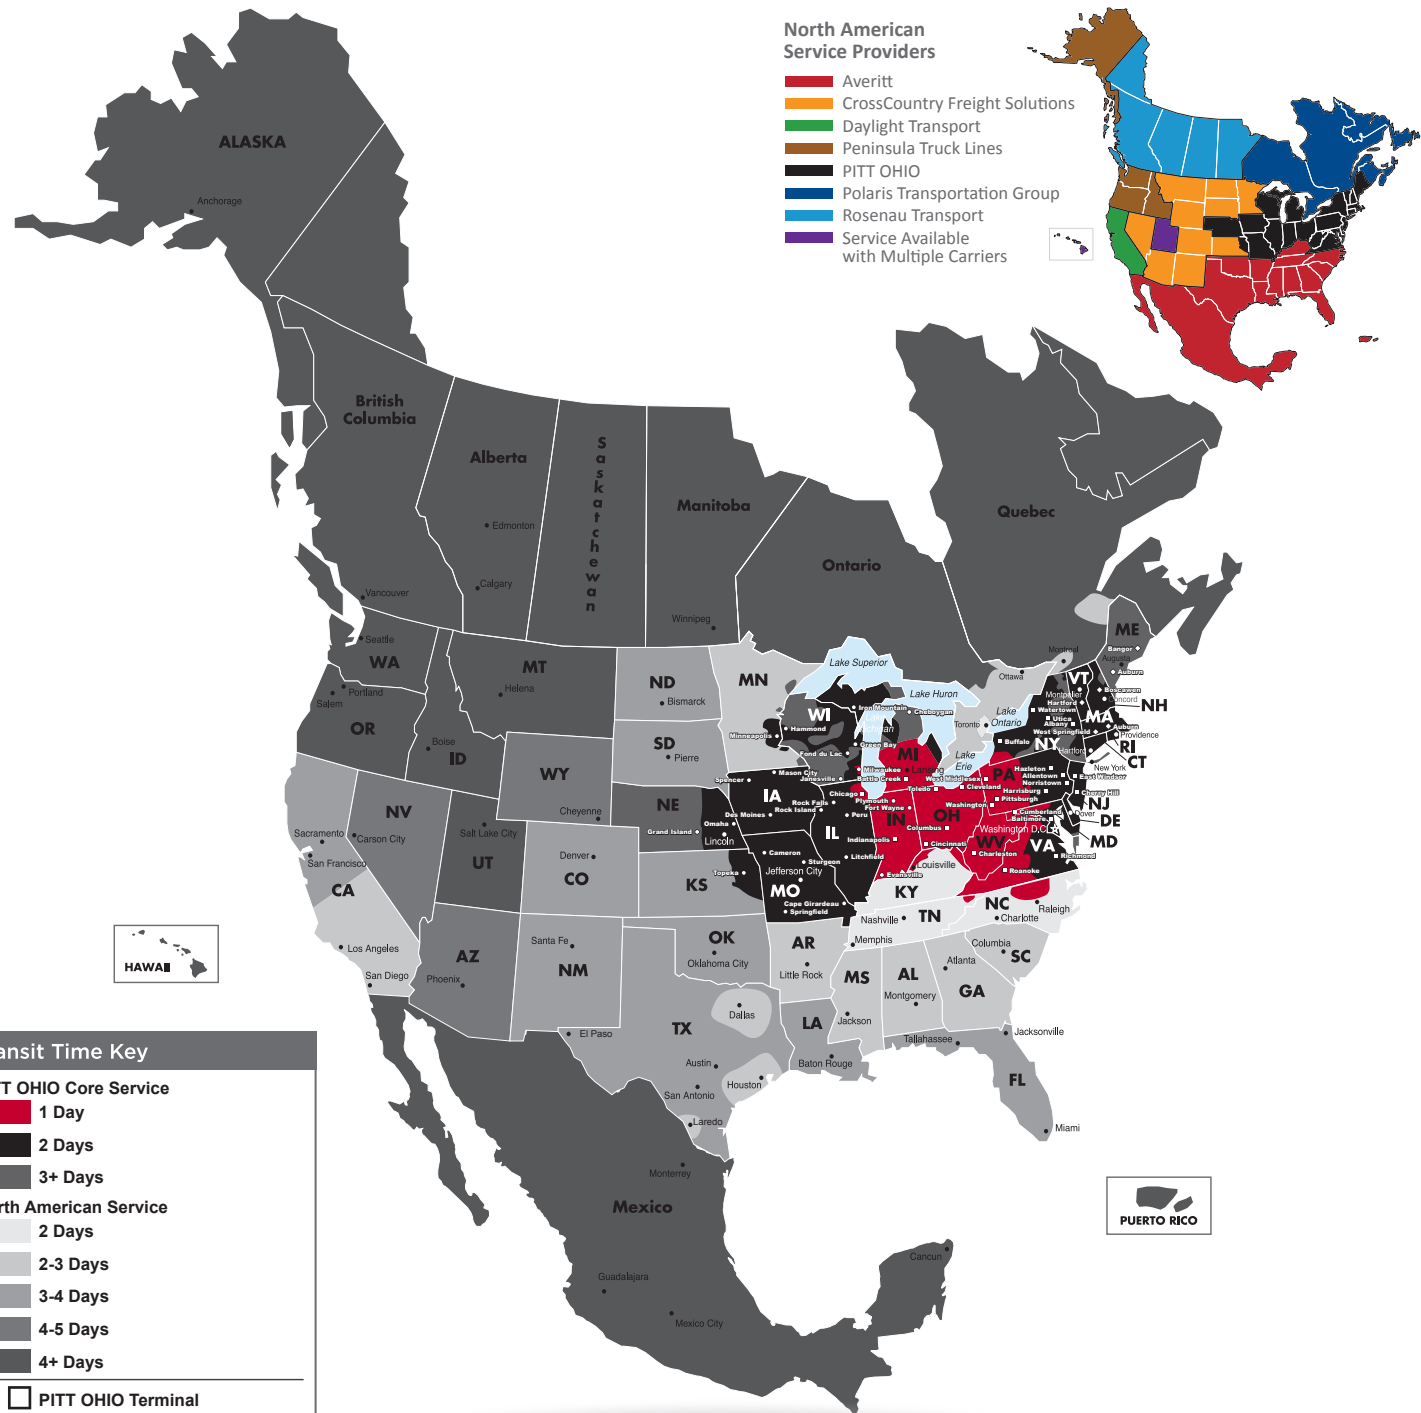

### SEAMLESS COVERAGE ACROSS ALL OF NORTH AMERICA

- Fast, consistent transit times
- Complete, real-time shipment visibility
- Convenience of working with your local PITT OHIO transportation specialist
- Expedited services available
- Premium express long-haul service to California

Reverse Logistics

Truckload

Warehouse & Distribution

### North American Service Providers

- Averitt
- CrossCountry Freight Solutions
- Daylight Transport
- Peninsula Truck Lines
- PITT OHIO
- Polaris Transportation Group
- Rosenau Transport
- Service Available with Multiple Carriers

Transit Time Key	
<b>PITT OHIO Core Service</b>	
<span style="color: red;">■</span>	1 Day
<span style="color: black;">■</span>	2 Days
<span style="color: grey;">■</span>	3+ Days
<b>North American Service</b>	
<span style="color: lightgrey;">■</span>	2 Days
<span style="color: mediumgrey;">■</span>	2-3 Days
<span style="color: darkgrey;">■</span>	3-4 Days
<span style="color: verydarkgrey;">■</span>	4-5 Days
<span style="color: black;">■</span>	4+ Days
<span style="border: 1px solid black; display: inline-block; width: 10px; height: 10px;"></span>	PITT OHIO Terminal
<span style="border: 1px solid black; border-radius: 50%; display: inline-block; width: 10px; height: 10px;"></span>	Dohrn Transfer Terminal
<span style="border: 1px solid black; display: inline-block; width: 10px; height: 10px; transform: rotate(45deg);"></span>	Ross Express Terminal