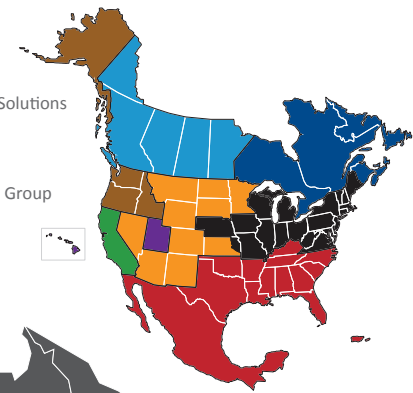

NORTH AMERICAN SERVICE MAP NORRISTOWN

SEAMLESS COVERAGE ACROSS ALL OF NORTH AMERICA

- Fast, consistent transit times
- Complete, real-time shipment visibility
- Convenience of working with your local PITT OHIO transportation specialist
- Expedited services available
- Premium express long-haul service to California

Reverse Logistics

Truckload

Warehouse & Distribution

North American Service Providers

- Averitt
- CrossCountry Freight Solutions
- Daylight Transport
- Peninsula Truck Lines
- PITT OHIO
- Polaris Transportation Group
- Rosenau Transport
- Service Available with Multiple Carriers

Transit Time Key	
PITT OHIO Core Service	
■	1 Day
■	2 Days
■	3+ Days
North American Service	
■	2 Days
■	2-3 Days
■	3-4 Days
■	4-5 Days
■	4+ Days
	PITT OHIO Terminal
	Dohrn Transfer Terminal
	Ross Express Terminal

Note: This map is a representation of transit days to major metro areas in these states.

For up-to-date, zip-to-zip transit times and a full list of terminal locations, please visit our website at www.pittohio.com.