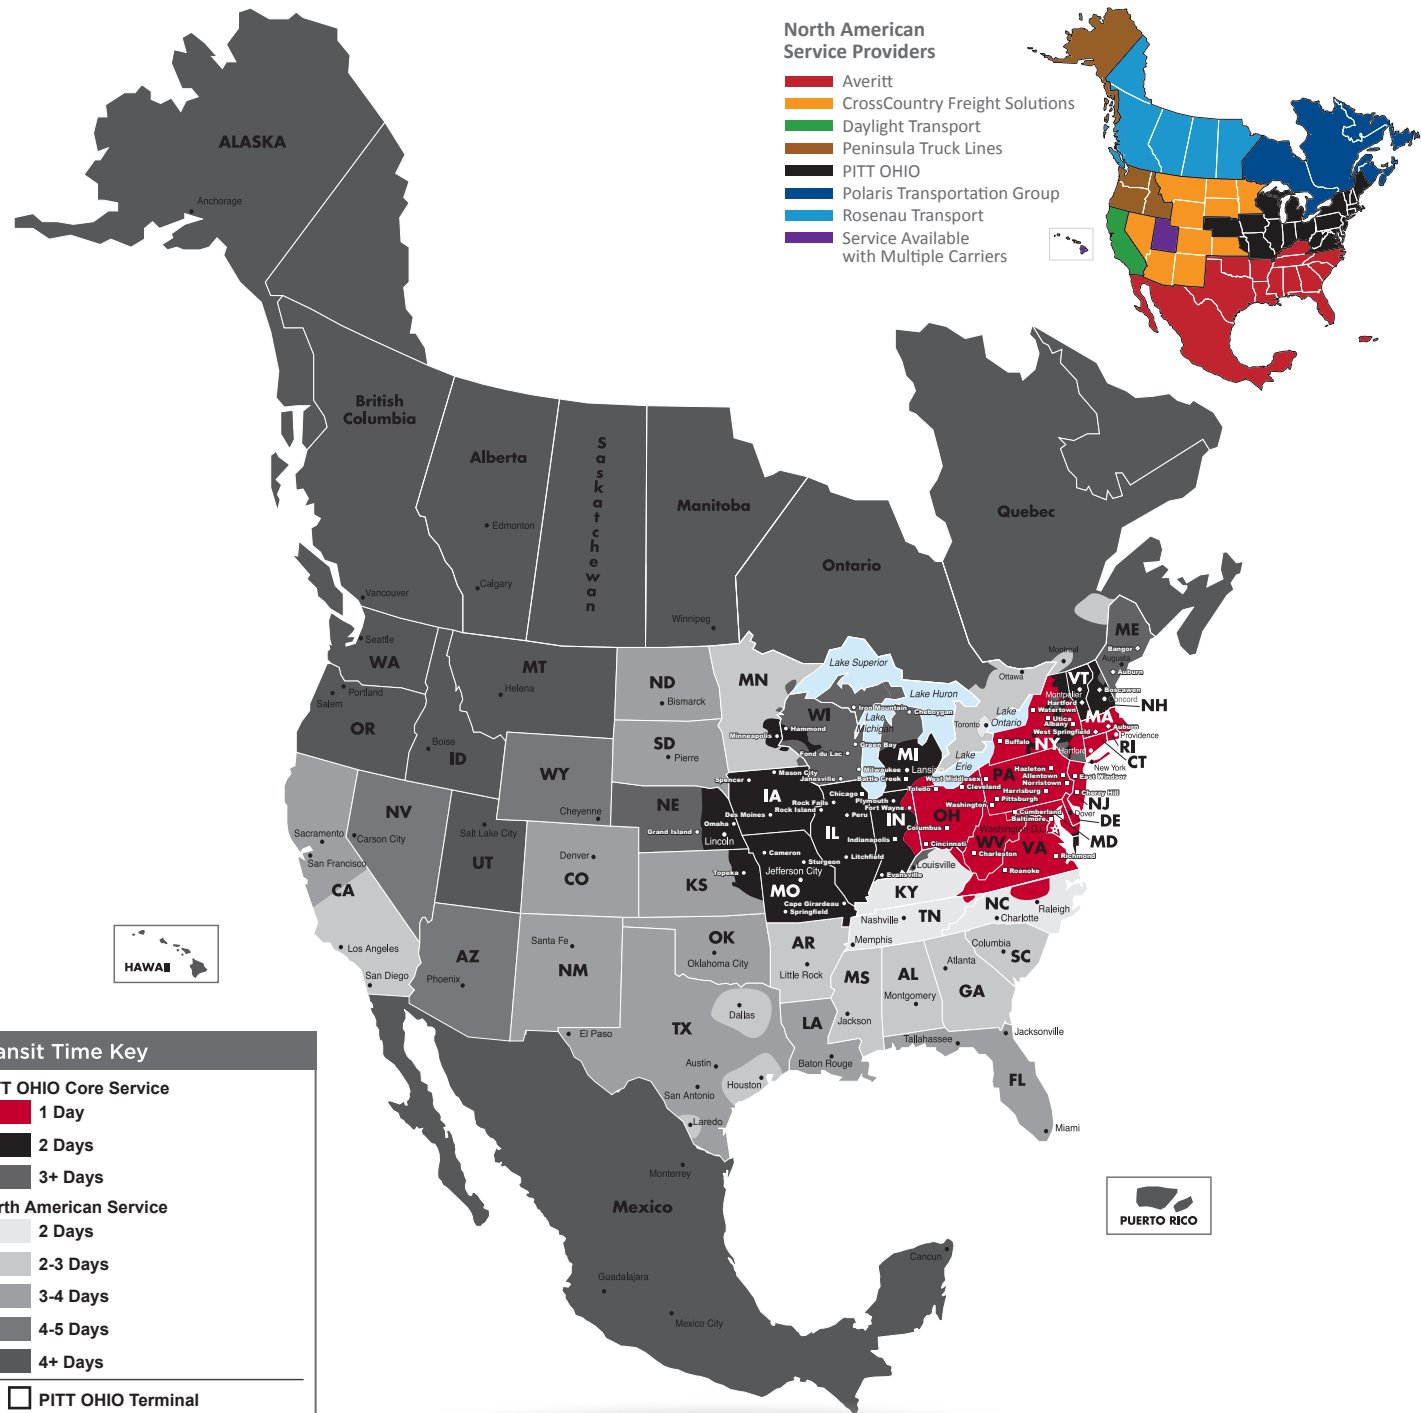

NORTH AMERICAN SERVICE MAP NORRISTOWN

SEAMLESS COVERAGE ACROSS ALL OF NORTH AMERICA

- Fast, consistent transit times
- Complete, real-time shipment visibility
- Convenience of working with your local PITT OHIO transportation specialist
- Expedited services available
- Premium express long-haul service to California

Reverse Logistics

Truckload

Warehouse & Distribution

North American Service Providers

- Averitt
- CrossCountry Freight Solutions
- Daylight Transport
- Peninsula Truck Lines
- PITT OHIO
- Polaris Transportation Group
- Rosenau Transport
- Service Available with Multiple Carriers

Transit Time Key	
PITT OHIO Core Service	
■	1 Day
■	2 Days
■	3+ Days
North American Service	
■	2 Days
■	2-3 Days
■	3-4 Days
■	4-5 Days
■	4+ Days
	PITT OHIO Terminal
	Dohrn Transfer Terminal
	Ross Express Terminal

Note: This map is a representation of transit days to major metro areas in these states.

For up-to-date, zip-to-zip transit times and a full list of terminal locations, please visit our website at www.pittohio.com.