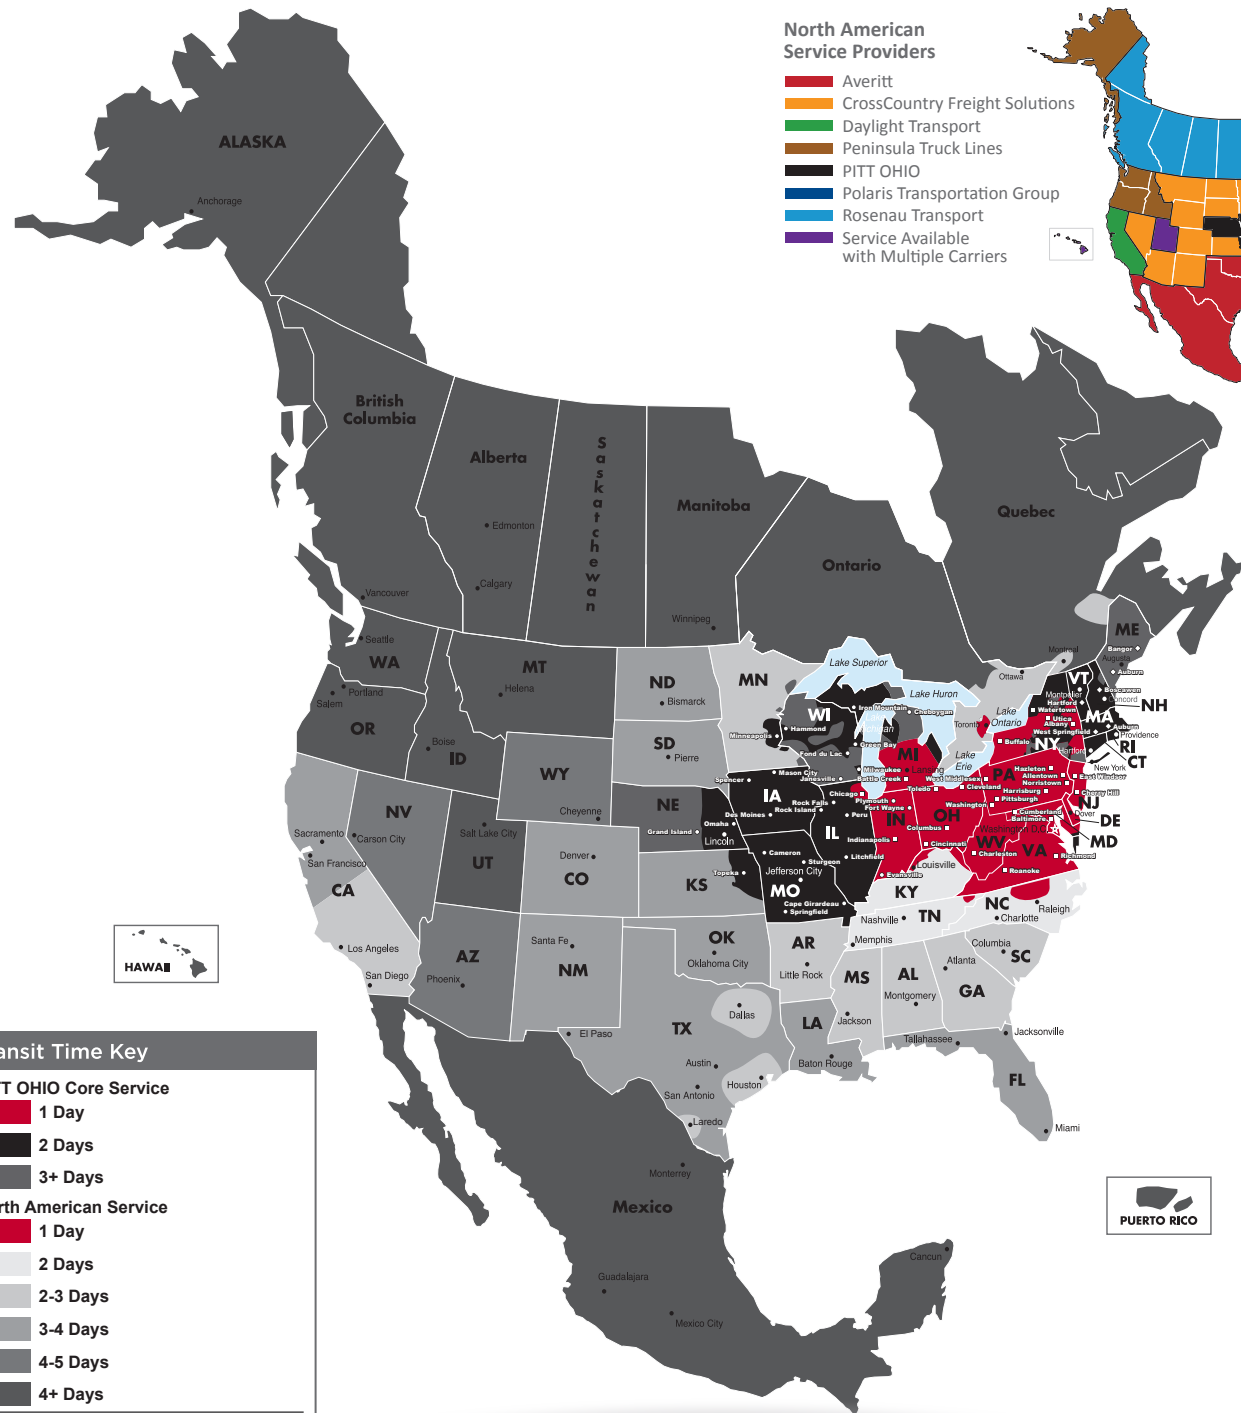

PITT OHIO

SUPPLY CHAIN ■ LTL ■ TL

NORTH AMERICAN SERVICE MAP PITTSBURGH

SEAMLESS COVERAGE ACROSS ALL OF NORTH AMERICA

- Fast, consistent transit times
- Complete, real-time shipment visibility
- Convenience of working with your local PITT OHIO transportation specialist
- Expedited services available
- Premium express long-haul service to California

Reverse Logistics

Truckload

Warehouse & Distribution

North American Service Providers

- Averitt
- CrossCountry Freight Solutions
- Daylight Transport
- Peninsula Truck Lines
- PITT OHIO
- Polaris Transportation Group
- Rosenau Transport
- Service Available with Multiple Carriers

Transit Time Key	
PITT OHIO Core Service	
■	1 Day
■	2 Days
■	3+ Days
North American Service	
■	1 Day
■	2 Days
■	2-3 Days
■	3-4 Days
■	4-5 Days
■	4+ Days
□	PITT OHIO Terminal
○	Dohrn Transfer Terminal
◇	Ross Express Terminal

Note: This map is a representation of transit days to major metro areas in these states.

For up-to-date, zip-to-zip transit times and a full list of terminal locations, please visit our website at www.pittohio.com.