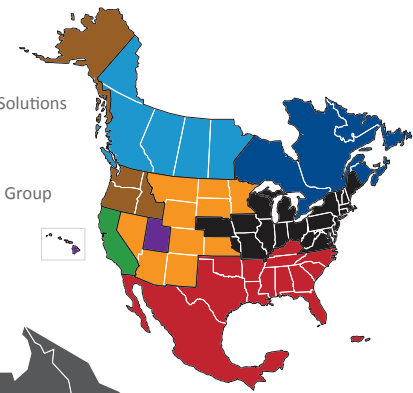

PITT OHIO

SUPPLY CHAIN ■ LTL ■ TL

NORTH AMERICAN SERVICE MAP PITTSBURGH

SEAMLESS COVERAGE ACROSS ALL OF NORTH AMERICA

- Fast, consistent transit times
- Complete, real-time shipment visibility
- Convenience of working with your local PITT OHIO transportation specialist
- Expedited services available
- Premium express long-haul service to California

Reverse Logistics

Truckload

Warehouse & Distribution

North American Service Providers

- Averitt
- CrossCountry Freight Solutions
- Daylight Transport
- Peninsula Truck Lines
- PITT OHIO
- Polaris Transportation Group
- Rosenau Transport
- Service Available with Multiple Carriers

Transit Time Key	
PITT OHIO Core Service	
■	1 Day
■	2 Days
■	3+ Days
North American Service	
■	1 Day
■	2 Days
■	2-3 Days
■	3-4 Days
■	4-5 Days
■	4+ Days
□	PITT OHIO Terminal
○	Dohrn Transfer Terminal
◇	Ross Express Terminal

Note: This map is a representation of transit days to major metro areas in these states.

For up-to-date, zip-to-zip transit times and a full list of terminal locations, please visit our website at www.pittohio.com.