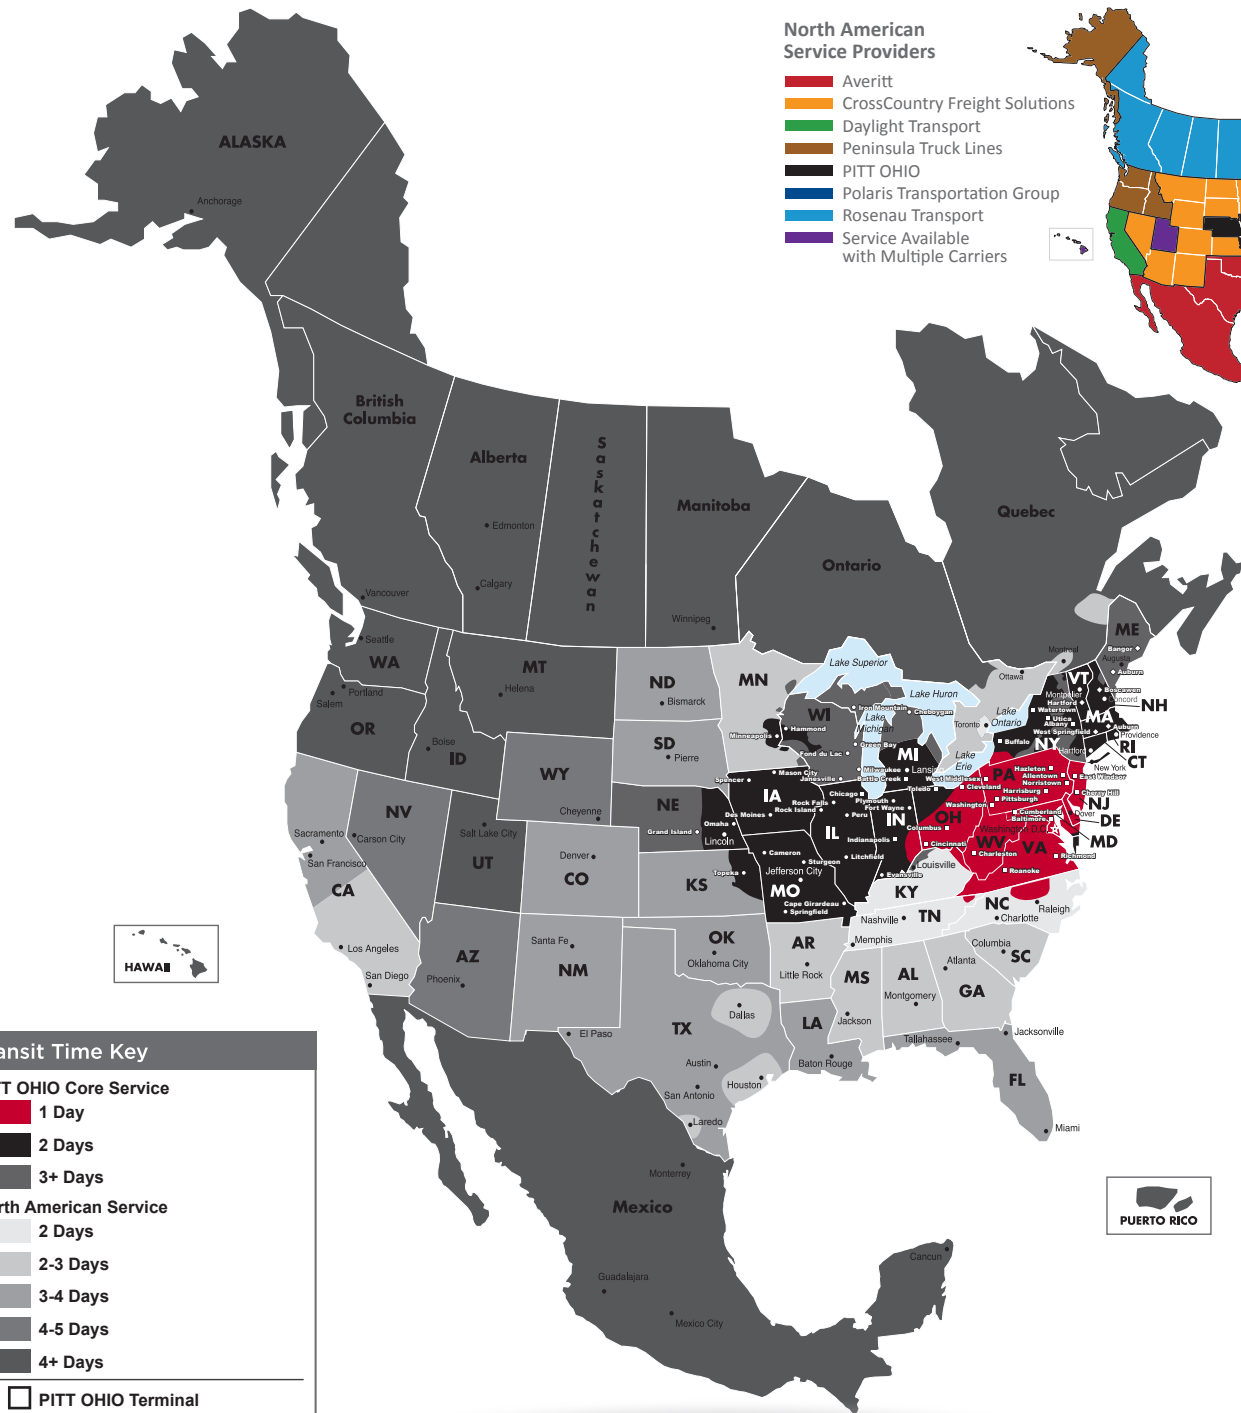

NORTH AMERICAN SERVICE MAP RICHMOND

SEAMLESS COVERAGE ACROSS ALL OF NORTH AMERICA

- Fast, consistent transit times
- Complete, real-time shipment visibility
- Convenience of working with your local PITT OHIO transportation specialist
- Expedited services available
- Premium express long-haul service to California

Reverse Logistics

Truckload

Warehouse & Distribution

North American Service Providers

- Averitt
- CrossCountry Freight Solutions
- Daylight Transport
- Peninsula Truck Lines
- PITT OHIO
- Polaris Transportation Group
- Rosenau Transport
- Service Available with Multiple Carriers

Transit Time Key	
PITT OHIO Core Service	
■	1 Day
■	2 Days
■	3+ Days
North American Service	
■	2 Days
■	2-3 Days
■	3-4 Days
■	4-5 Days
■	4+ Days
	PITT OHIO Terminal
	Dohrn Transfer Terminal
	Ross Express Terminal

Note: This map is a representation of transit days to major metro areas in these states.

For up-to-date, zip-to-zip transit times and a full list of terminal locations, please visit our website at www.pittohio.com.