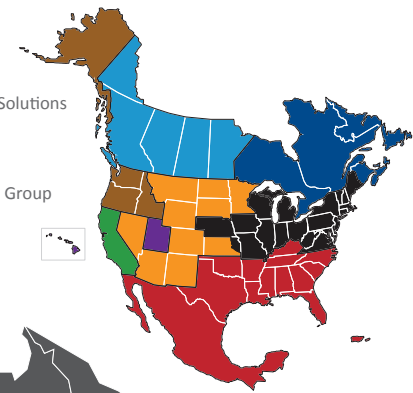

NORTH AMERICAN SERVICE MAP RICHMOND

SEAMLESS COVERAGE ACROSS ALL OF NORTH AMERICA

- Fast, consistent transit times
- Complete, real-time shipment visibility
- Convenience of working with your local PITT OHIO transportation specialist
- Expedited services available
- Premium express long-haul service to California

Reverse Logistics

Truckload

Warehouse & Distribution

North American Service Providers

- Averitt
- CrossCountry Freight Solutions
- Daylight Transport
- Peninsula Truck Lines
- PITT OHIO
- Polaris Transportation Group
- Rosenau Transport
- Service Available with Multiple Carriers

Transit Time Key	
PITT OHIO Core Service	
■	1 Day
■	2 Days
■	3+ Days
North American Service	
■	2 Days
■	2-3 Days
■	3-4 Days
■	4-5 Days
■	4+ Days
	PITT OHIO Terminal
	Dohrn Transfer Terminal
	Ross Express Terminal

Note: This map is a representation of transit days to major metro areas in these states.

For up-to-date, zip-to-zip transit times and a full list of terminal locations, please visit our website at www.pittohio.com.