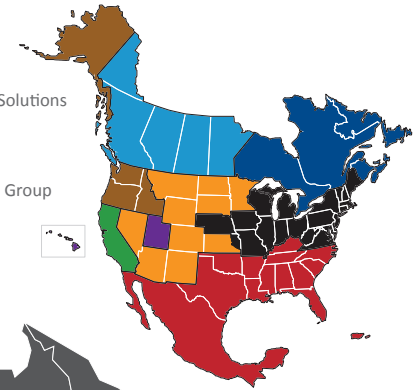

# NORTH AMERICAN SERVICE MAP ROANOKE

## SEAMLESS COVERAGE ACROSS ALL OF NORTH AMERICA

- Fast, consistent transit times
- Complete, real-time shipment visibility
- Convenience of working with your local PITT OHIO transportation specialist
- Expedited services available
- Premium express long-haul service to California

**Reverse Logistics**

**Truckload**

**Warehouse & Distribution**

### North American Service Providers

- Averitt
- CrossCountry Freight Solutions
- Daylight Transport
- Peninsula Truck Lines
- PITT OHIO
- Polaris Transportation Group
- Rosenau Transport
- Service Available with Multiple Carriers