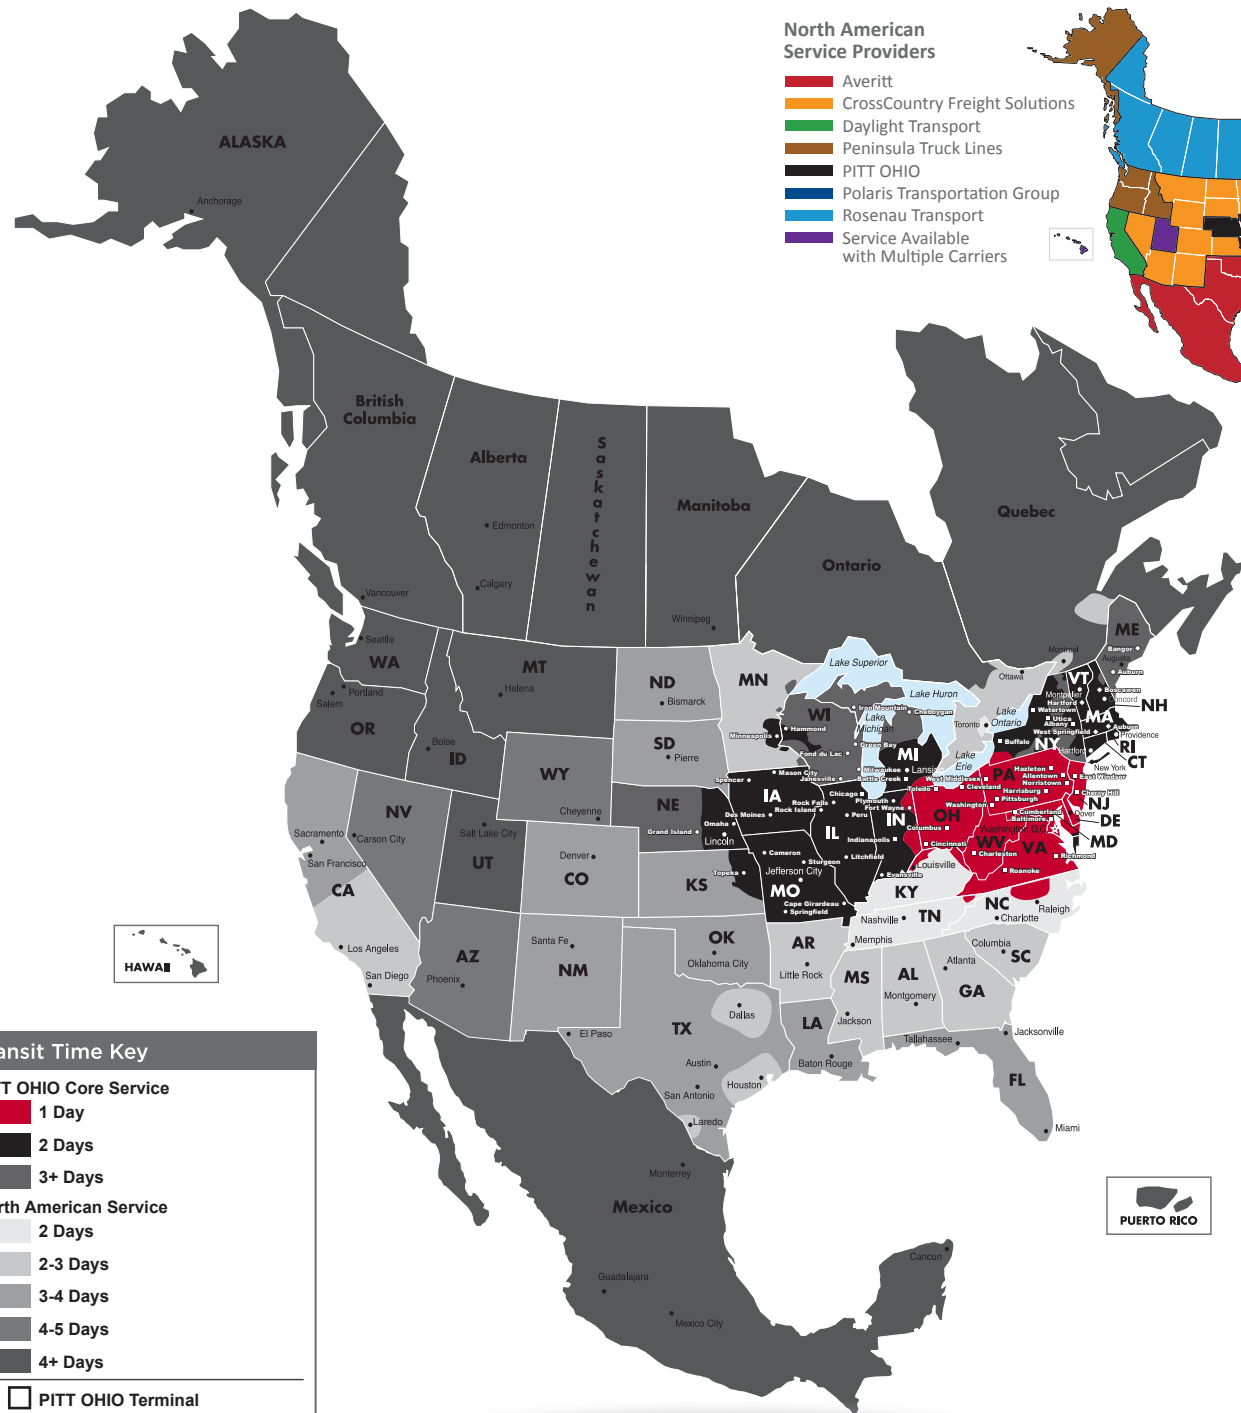

## SEAMLESS COVERAGE ACROSS ALL OF NORTH AMERICA

- Fast, consistent transit times
- Complete, real-time shipment visibility
- Convenience of working with your local PITT OHIO transportation specialist
- Expedited services available
- Premium express long-haul service to California

**Reverse Logistics**

**Truckload**

**Warehouse & Distribution**

### North American Service Providers

- Averitt
- CrossCountry Freight Solutions
- Daylight Transport
- Peninsula Truck Lines
- PITT OHIO
- Polaris Transportation Group
- Rosenau Transport
- Service Available with Multiple Carriers

Transit Time Key	
<b>PITT OHIO Core Service</b>	
<span style="color: red;">■</span>	1 Day
<span style="color: black;">■</span>	2 Days
<span style="color: grey;">■</span>	3+ Days
<b>North American Service</b>	
<span style="color: lightgrey;">■</span>	2 Days
<span style="color: mediumgrey;">■</span>	2-3 Days
<span style="color: darkgrey;">■</span>	3-4 Days
<span style="color: verydarkgrey;">■</span>	4-5 Days
<span style="color: black;">■</span>	4+ Days
<span style="border: 1px solid black; display: inline-block; width: 10px; height: 10px;"></span>	PITT OHIO Terminal
<span style="border: 1px solid black; border-radius: 50%; display: inline-block; width: 10px; height: 10px;"></span>	Dohrn Transfer Terminal
<span style="border: 1px solid black; transform: rotate(45deg); display: inline-block; width: 10px; height: 10px;"></span>	Ross Express Terminal