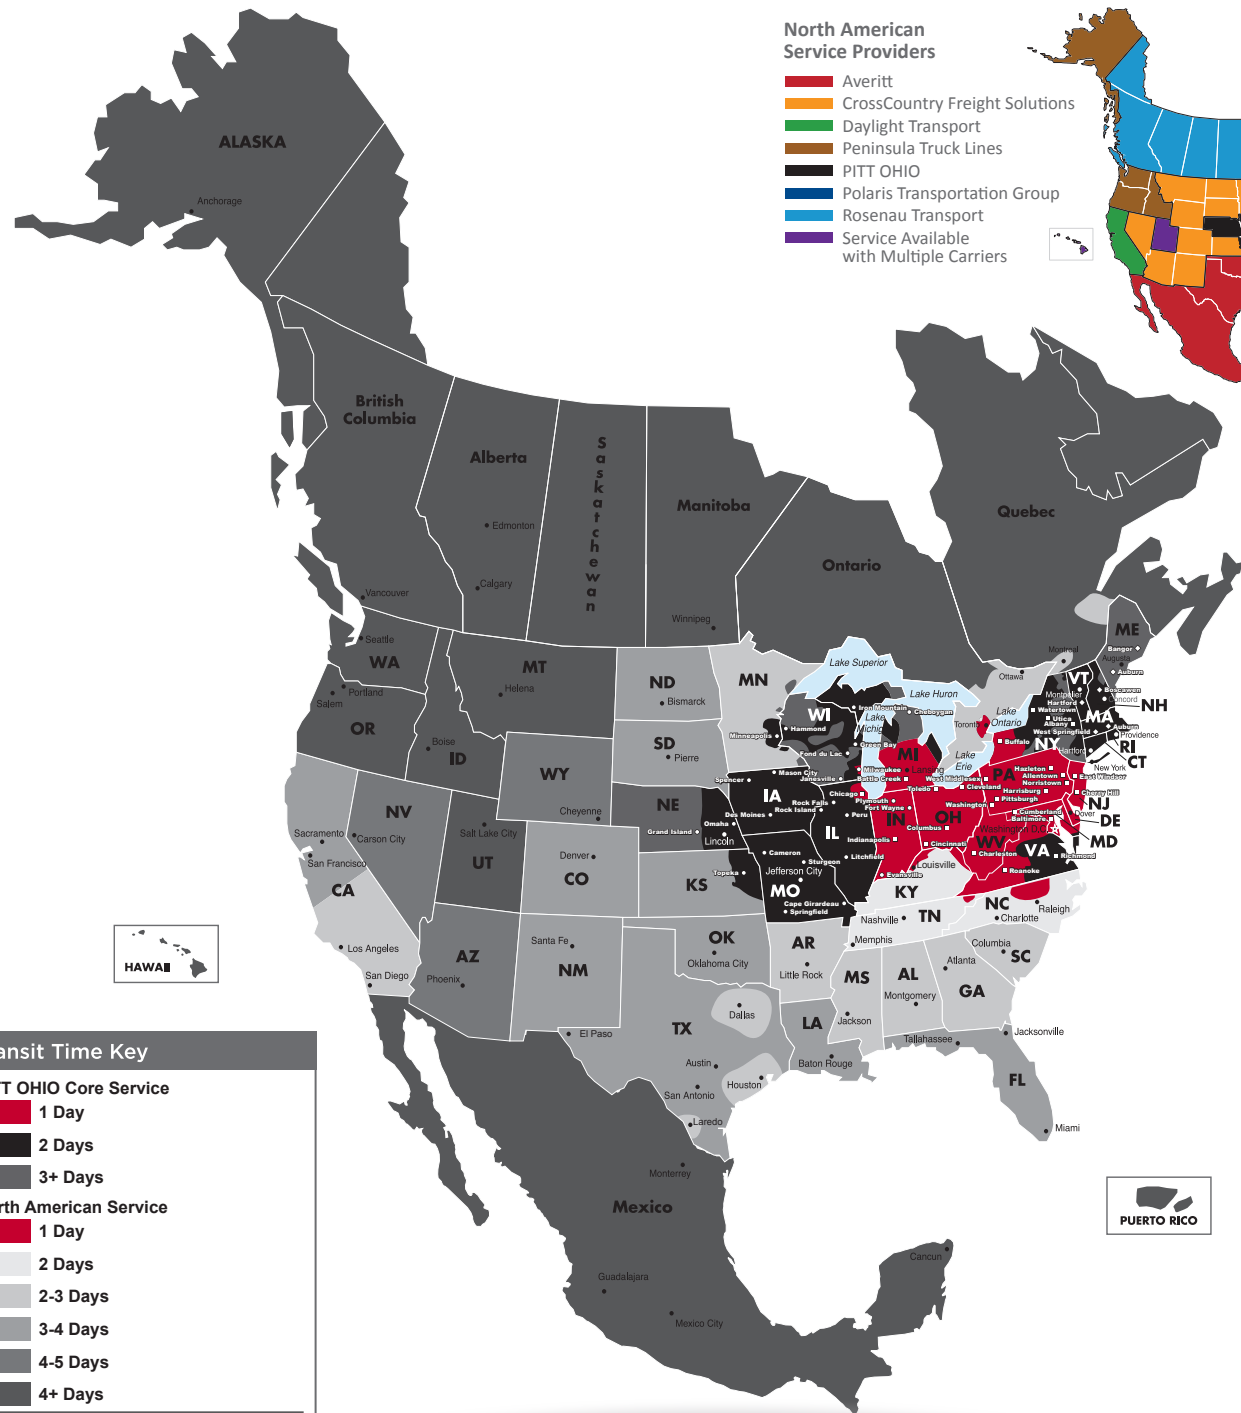

NORTH AMERICAN SERVICE MAP TOLEDO

SEAMLESS COVERAGE ACROSS ALL OF NORTH AMERICA

- Fast, consistent transit times
- Complete, real-time shipment visibility
- Convenience of working with your local PITT OHIO transportation specialist
- Expedited services available
- Premium express long-haul service to California

Reverse Logistics

Truckload

Warehouse & Distribution

North American Service Providers

- Averitt
- CrossCountry Freight Solutions
- Daylight Transport
- Peninsula Truck Lines
- PITT OHIO
- Polaris Transportation Group
- Rosenau Transport
- Service Available with Multiple Carriers

Transit Time Key	
PITT OHIO Core Service	
■	1 Day
■	2 Days
■	3+ Days
North American Service	
■	1 Day
■	2 Days
■	2-3 Days
■	3-4 Days
■	4-5 Days
■	4+ Days
	PITT OHIO Terminal
	Dohrn Transfer Terminal
	Ross Express Terminal

Note: This map is a representation of transit days to major metro areas in these states.

Not all zip code points serviced by the Toledo Terminal are next day to the Greater Toronto Area.

For up-to-date, zip-to-zip transit times and a full list of terminal locations, please visit our website at www.pittohio.com.