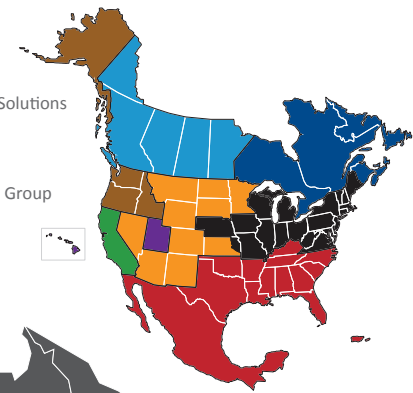

NORTH AMERICAN SERVICE MAP TOLEDO

SEAMLESS COVERAGE ACROSS ALL OF NORTH AMERICA

- Fast, consistent transit times
- Complete, real-time shipment visibility
- Convenience of working with your local PITT OHIO transportation specialist
- Expedited services available
- Premium express long-haul service to California

Reverse Logistics

Truckload

Warehouse & Distribution

North American Service Providers

- Averitt
- CrossCountry Freight Solutions
- Daylight Transport
- Peninsula Truck Lines
- PITT OHIO
- Polaris Transportation Group
- Rosenau Transport
- Service Available with Multiple Carriers

Transit Time Key	
PITT OHIO Core Service	
■	1 Day
■	2 Days
■	3+ Days
North American Service	
■	1 Day
■	2 Days
■	2-3 Days
■	3-4 Days
■	4-5 Days
■	4+ Days
	PITT OHIO Terminal
	Dohrn Transfer Terminal
	Ross Express Terminal

Note: This map is a representation of transit days to major metro areas in these states.

Not all zip code points serviced by the Toledo Terminal are next day to the Greater Toronto Area.

For up-to-date, zip-to-zip transit times and a full list of terminal locations, please visit our website at www.pittohio.com.