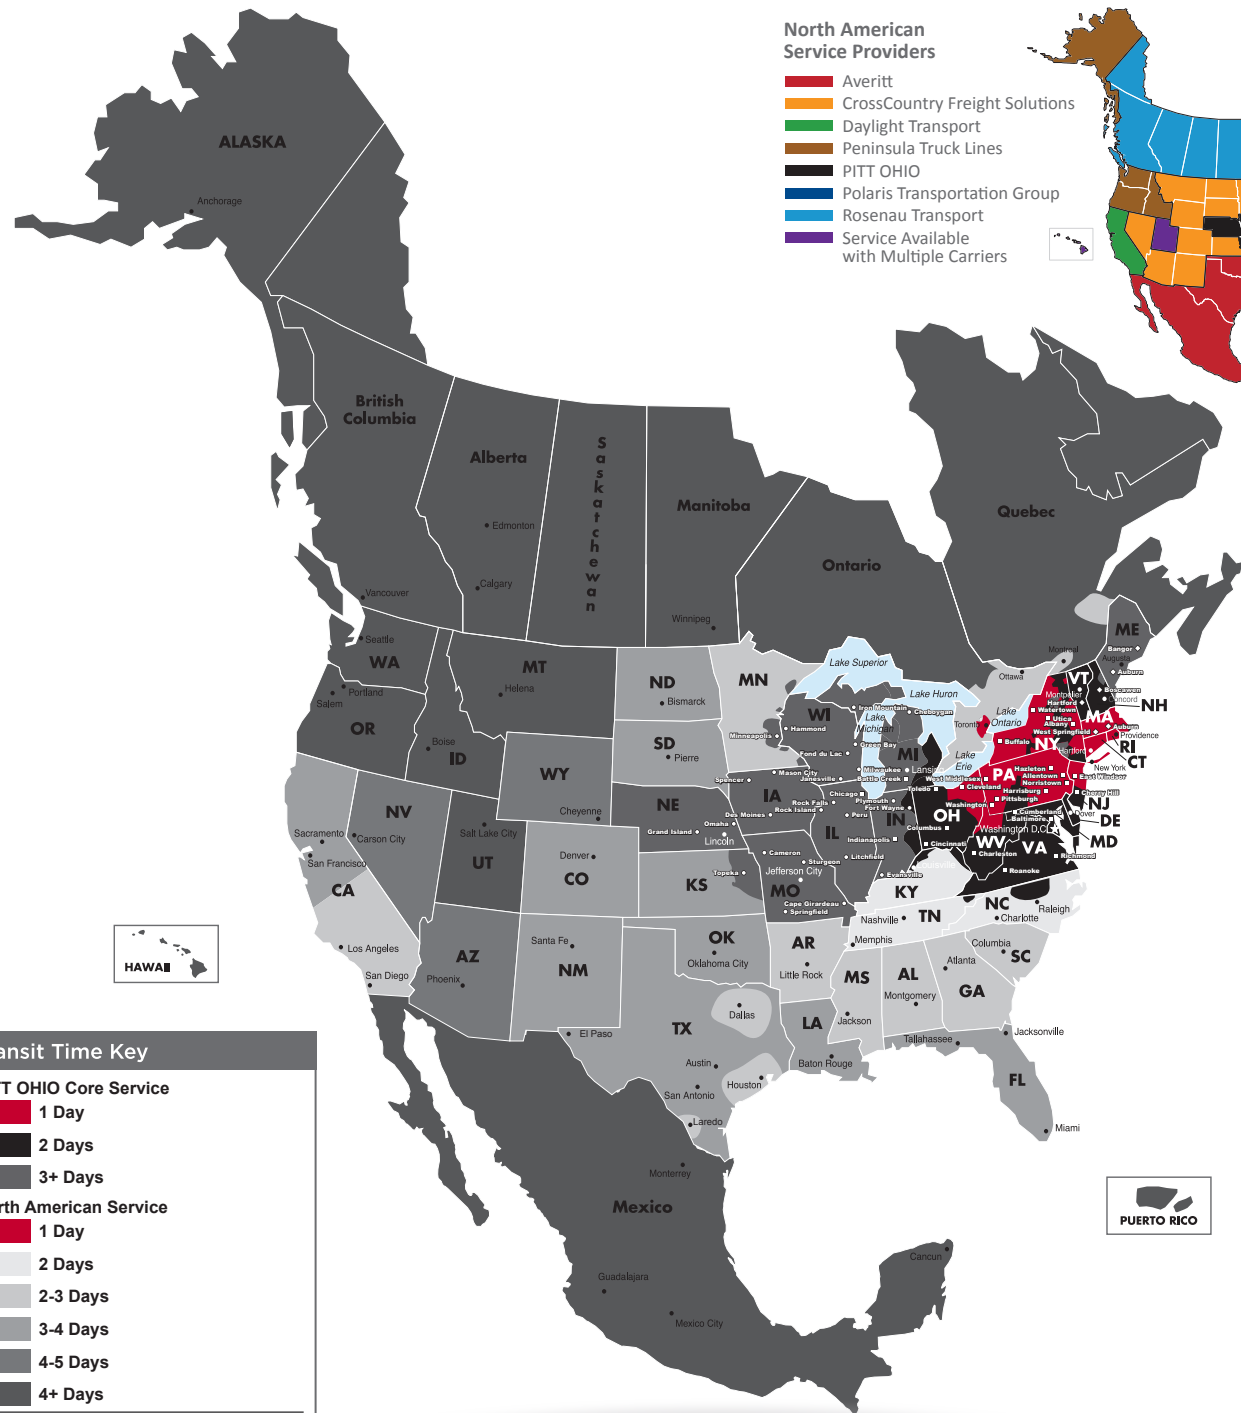

NORTH AMERICAN SERVICE MAP UTICA

SEAMLESS COVERAGE ACROSS ALL OF NORTH AMERICA

- Fast, consistent transit times
- Complete, real-time shipment visibility
- Convenience of working with your local PITT OHIO transportation specialist
- Expedited services available
- Premium express long-haul service to California

Reverse Logistics

Truckload

Warehouse & Distribution

North American Service Providers

- Averitt
- CrossCountry Freight Solutions
- Daylight Transport
- Peninsula Truck Lines
- PITT OHIO
- Polaris Transportation Group
- Rosenau Transport
- Service Available with Multiple Carriers

Transit Time Key	
PITT OHIO Core Service	
■	1 Day
■	2 Days
■	3+ Days
North American Service	
■	1 Day
■	2 Days
■	2-3 Days
■	3-4 Days
■	4-5 Days
■	4+ Days
	PITT OHIO Terminal
	Dohrn Transfer Terminal
	Ross Express Terminal

Note: This map is a representation of transit days to major metro areas in these states.

For up-to-date, zip-to-zip transit times and a full list of terminal locations, please visit our website at www.pittohio.com.