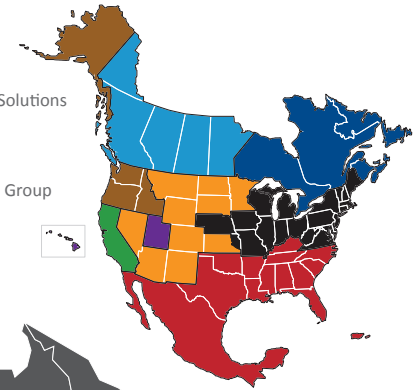

NORTH AMERICAN SERVICE MAP UTICA

SEAMLESS COVERAGE ACROSS ALL OF NORTH AMERICA

- Fast, consistent transit times
- Complete, real-time shipment visibility
- Convenience of working with your local PITT OHIO transportation specialist
- Expedited services available
- Premium express long-haul service to California

Reverse Logistics

Truckload

Warehouse & Distribution

North American Service Providers

- Averitt
- CrossCountry Freight Solutions
- Daylight Transport
- Peninsula Truck Lines
- PITT OHIO
- Polaris Transportation Group
- Rosenau Transport
- Service Available with Multiple Carriers

Transit Time Key	
PITT OHIO Core Service	
■	1 Day
■	2 Days
■	3+ Days
North American Service	
■	1 Day
■	2 Days
■	2-3 Days
■	3-4 Days
■	4-5 Days
■	4+ Days
	PITT OHIO Terminal
	Dohrn Transfer Terminal
	Ross Express Terminal

Note: This map is a representation of transit days to major metro areas in these states.

For up-to-date, zip-to-zip transit times and a full list of terminal locations, please visit our website at www.pittohio.com.