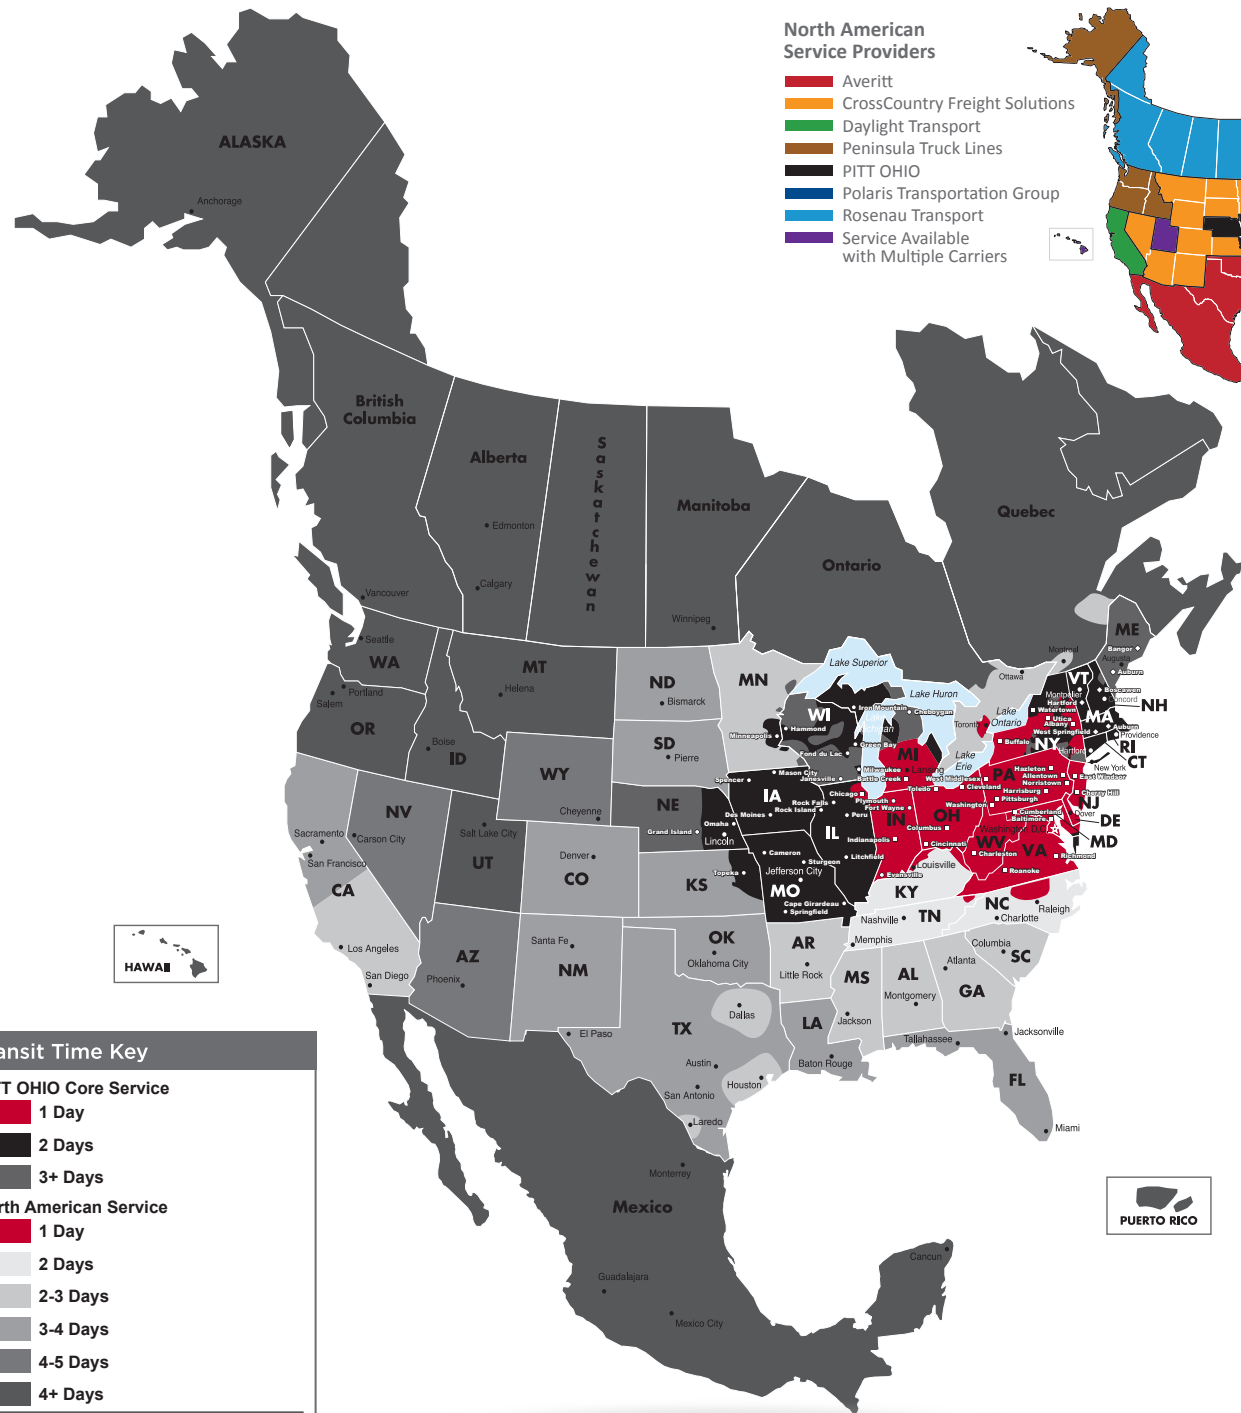

NORTH AMERICAN SERVICE MAP WASHINGTON

SEAMLESS COVERAGE ACROSS ALL OF NORTH AMERICA

- Fast, consistent transit times
- Complete, real-time shipment visibility
- Convenience of working with your local PITT OHIO transportation specialist
- Expedited services available
- Premium express long-haul service to California

Reverse Logistics

Truckload

Warehouse & Distribution

North American Service Providers

- Averitt
- CrossCountry Freight Solutions
- Daylight Transport
- Peninsula Truck Lines
- PITT OHIO
- Polaris Transportation Group
- Rosenau Transport
- Service Available with Multiple Carriers

Transit Time Key	
PITT OHIO Core Service	
	1 Day
	2 Days
	3+ Days
North American Service	
	1 Day
	2 Days
	2-3 Days
	3-4 Days
	4-5 Days
	4+ Days
	PITT OHIO Terminal
	Dohrn Transfer Terminal
	Ross Express Terminal

Note: This map is a representation of transit days to major metro areas in these states.

For up-to-date, zip-to-zip transit times and a full list of terminal locations, please visit our website at www.pittohio.com.