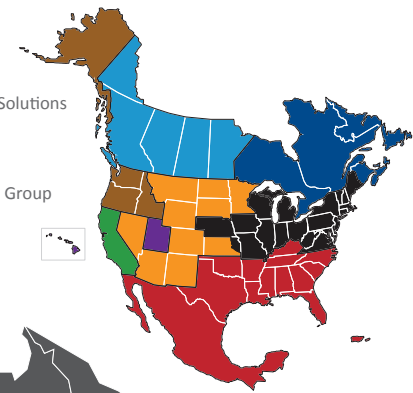

NORTH AMERICAN SERVICE MAP WASHINGTON

SEAMLESS COVERAGE ACROSS ALL OF NORTH AMERICA

- Fast, consistent transit times
- Complete, real-time shipment visibility
- Convenience of working with your local PITT OHIO transportation specialist
- Expedited services available
- Premium express long-haul service to California

Reverse Logistics

Truckload

Warehouse & Distribution

North American Service Providers

- Averitt
- CrossCountry Freight Solutions
- Daylight Transport
- Peninsula Truck Lines
- PITT OHIO
- Polaris Transportation Group
- Rosenau Transport
- Service Available with Multiple Carriers

Transit Time Key	
PITT OHIO Core Service	
	1 Day
	2 Days
	3+ Days
North American Service	
	1 Day
	2 Days
	2-3 Days
	3-4 Days
	4-5 Days
	4+ Days
	PITT OHIO Terminal
	Dohrn Transfer Terminal
	Ross Express Terminal

Note: This map is a representation of transit days to major metro areas in these states.

For up-to-date, zip-to-zip transit times and a full list of terminal locations, please visit our website at www.pittohio.com.