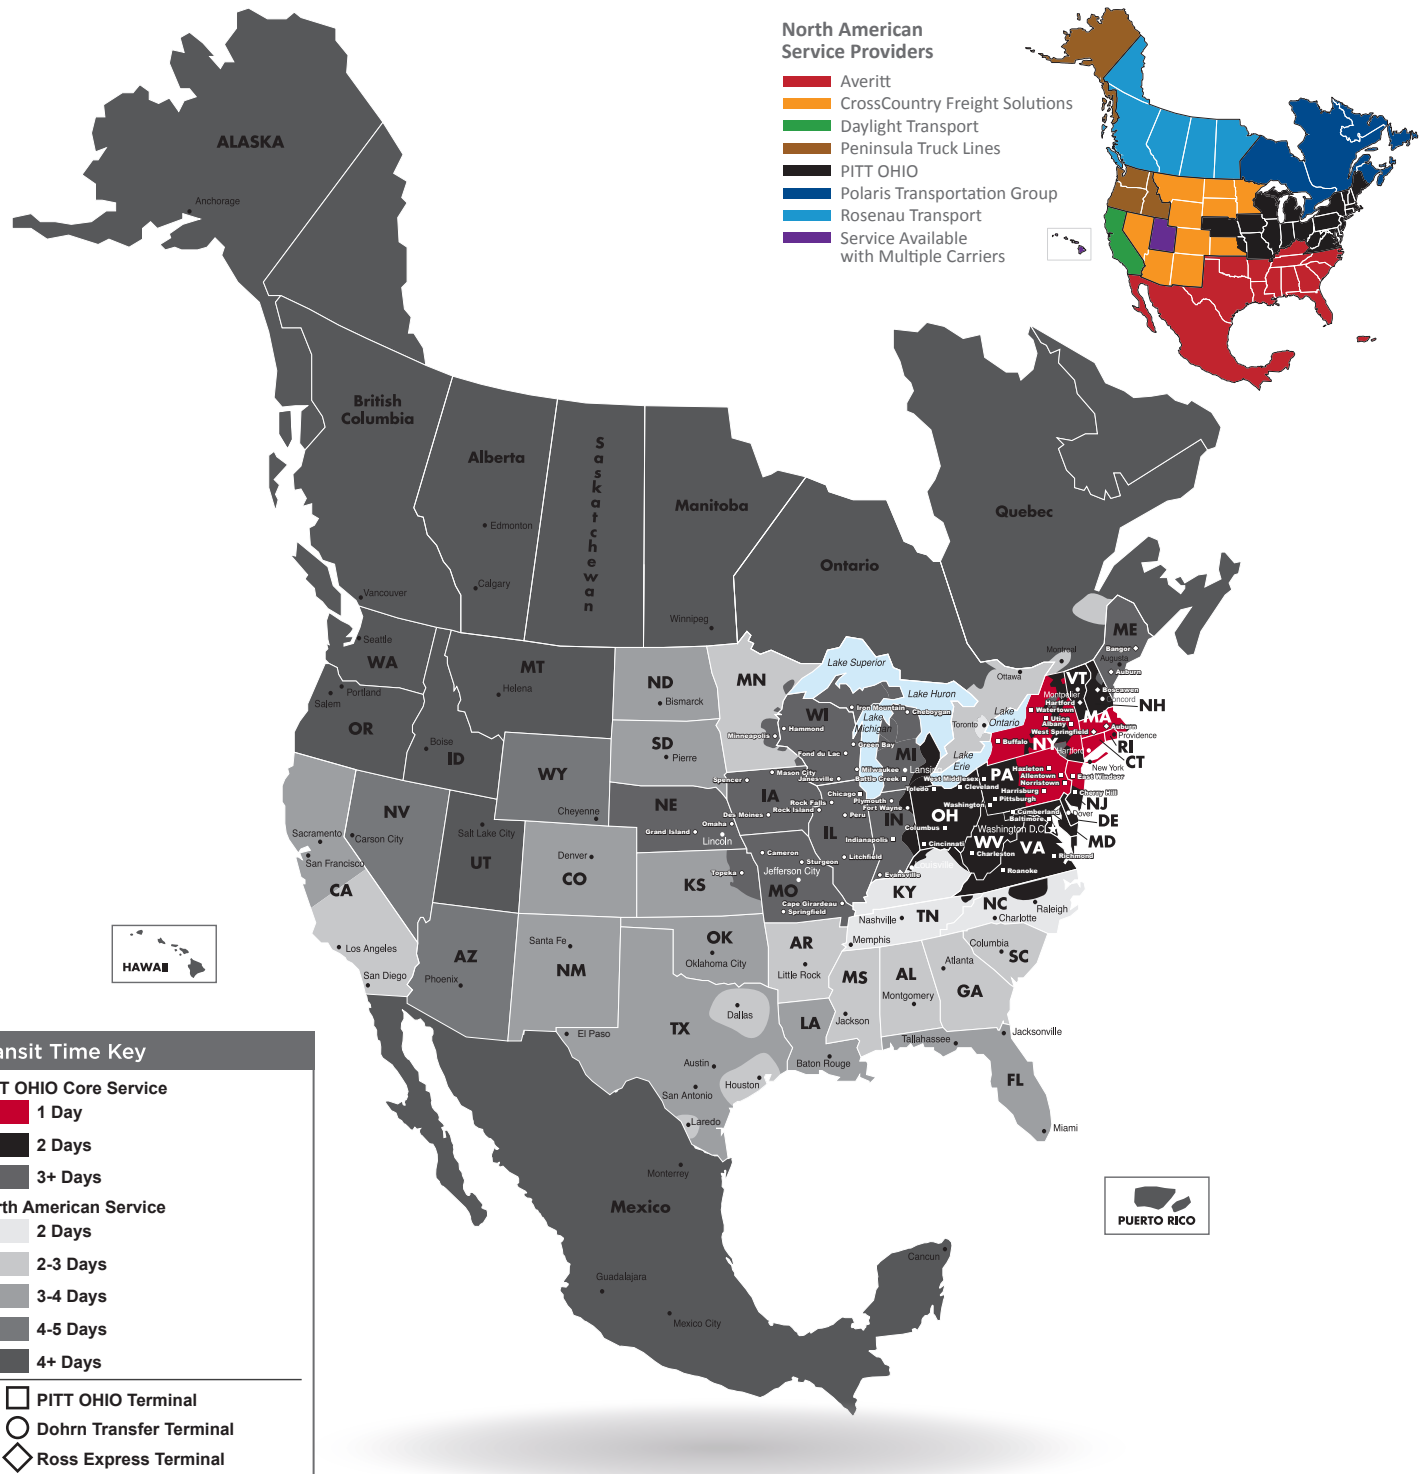

# NORTH AMERICAN SERVICE MAP WATERTOWN

## SEAMLESS COVERAGE ACROSS ALL OF NORTH AMERICA

- Fast, consistent transit times
- Complete, real-time shipment visibility
- Convenience of working with your local PITT OHIO transportation specialist
- Expedited services available
- Premium express long-haul service to California

Note: This map is a representation of transit days to major metro areas in these states.

For up-to-date, zip-to-zip transit times and a full list of terminal locations, please visit our website at [www.pittohio.com](http://www.pittohio.com).