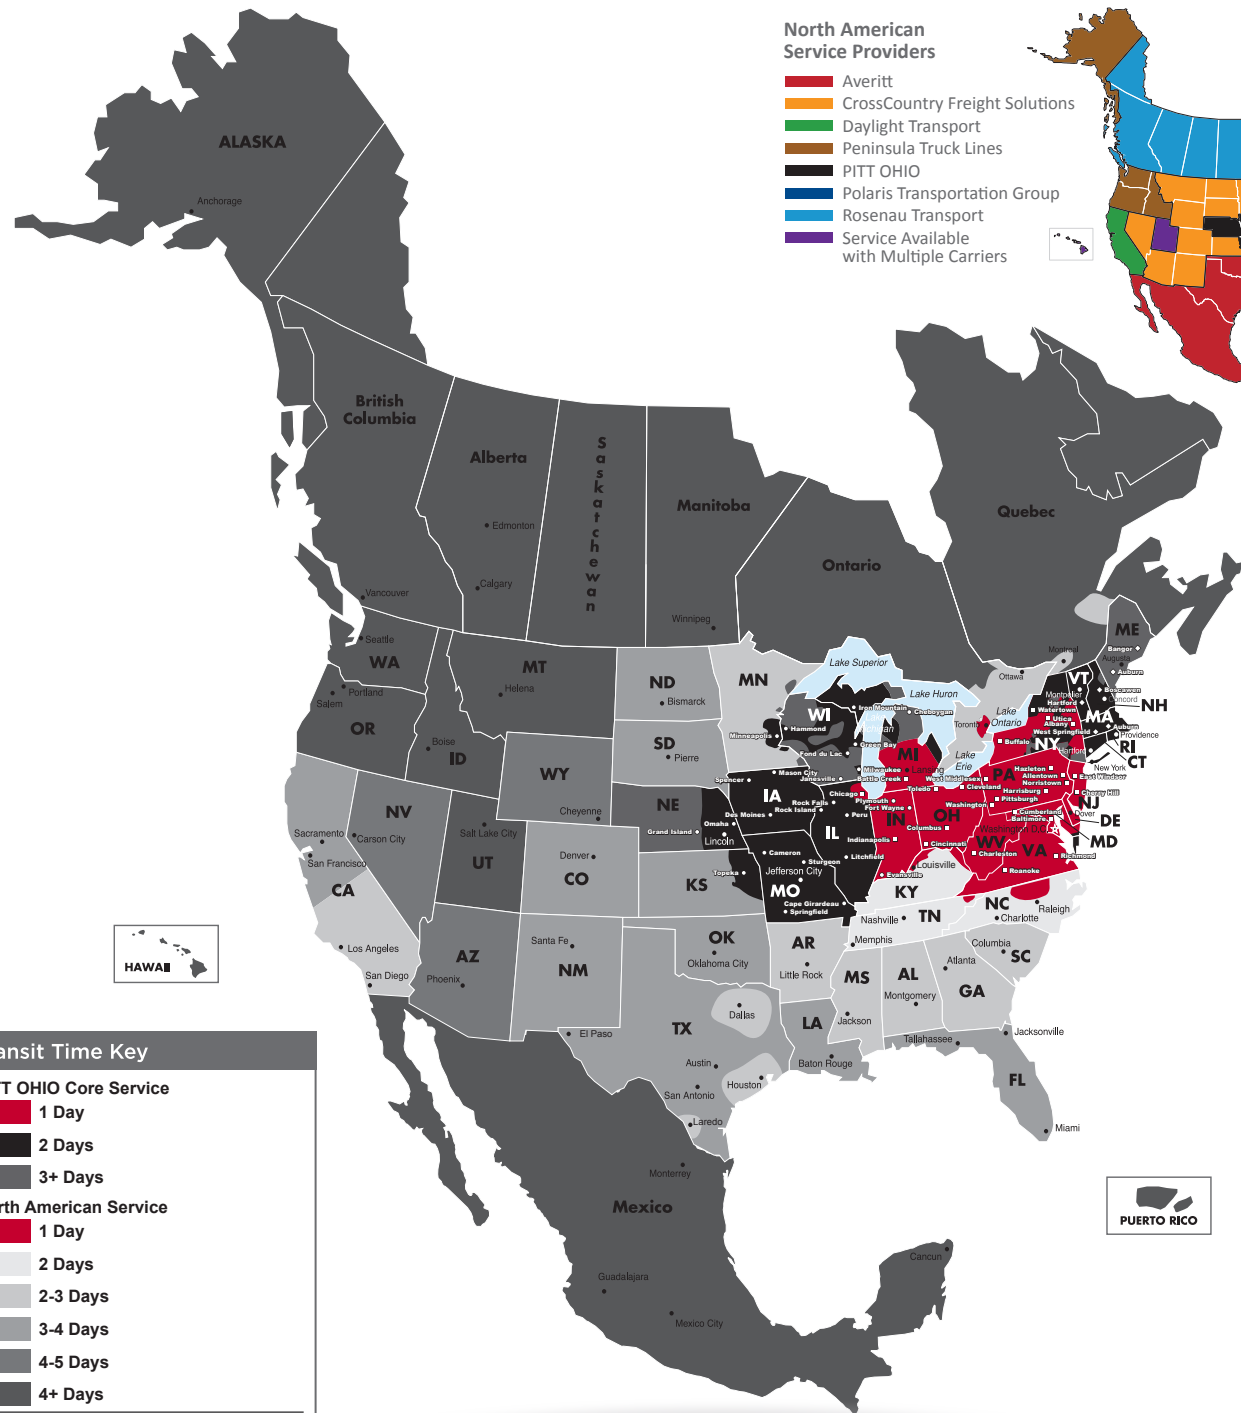

PITT OHIO

SUPPLY CHAIN ■ LTL ■ TL

NORTH AMERICAN SERVICE MAP WEST MIDDLESEX

SEAMLESS COVERAGE ACROSS ALL OF NORTH AMERICA

- Fast, consistent transit times
- Complete, real-time shipment visibility
- Convenience of working with your local PITT OHIO transportation specialist
- Expedited services available
- Premium express long-haul service to California

Reverse Logistics

Truckload

Warehouse & Distribution

North American Service Providers

- Averitt
- CrossCountry Freight Solutions
- Daylight Transport
- Peninsula Truck Lines
- PITT OHIO
- Polaris Transportation Group
- Rosenau Transport
- Service Available with Multiple Carriers

Transit Time Key	
PITT OHIO Core Service	
■	1 Day
■	2 Days
■	3+ Days
North American Service	
■	1 Day
■	2 Days
■	2-3 Days
■	3-4 Days
■	4-5 Days
■	4+ Days
	PITT OHIO Terminal
	Dohrn Transfer Terminal
	Ross Express Terminal

Note: This map is a representation of transit days to major metro areas in these states.

For up-to-date, zip-to-zip transit times and a full list of terminal locations, please visit our website at www.pittohio.com.