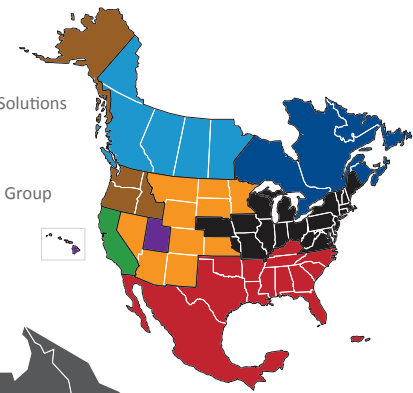

PITT OHIO

SUPPLY CHAIN ■ LTL ■ TL

NORTH AMERICAN SERVICE MAP WEST MIDDLESEX

SEAMLESS COVERAGE ACROSS ALL OF NORTH AMERICA

- Fast, consistent transit times
- Complete, real-time shipment visibility
- Convenience of working with your local PITT OHIO transportation specialist
- Expedited services available
- Premium express long-haul service to California

Reverse Logistics

Truckload

Warehouse & Distribution

North American Service Providers

- Averitt
- CrossCountry Freight Solutions
- Daylight Transport
- Peninsula Truck Lines
- PITT OHIO
- Polaris Transportation Group
- Rosenau Transport
- Service Available with Multiple Carriers

Transit Time Key	
PITT OHIO Core Service	
■	1 Day
■	2 Days
■	3+ Days
North American Service	
■	1 Day
■	2 Days
■	2-3 Days
■	3-4 Days
■	4-5 Days
■	4+ Days
	PITT OHIO Terminal
	Dohrn Transfer Terminal
	Ross Express Terminal

Note: This map is a representation of transit days to major metro areas in these states.

For up-to-date, zip-to-zip transit times and a full list of terminal locations, please visit our website at www.pittohio.com.