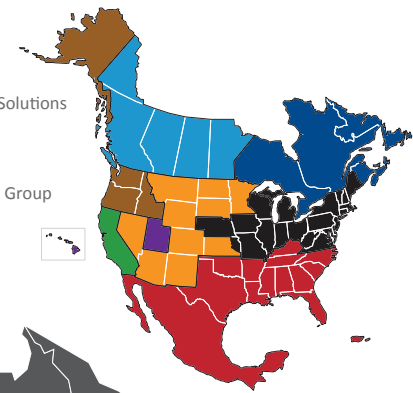

NORTH AMERICAN SERVICE MAP ALLENTOWN

SEAMLESS COVERAGE ACROSS ALL OF NORTH AMERICA

- Fast, consistent transit times
- Complete, real-time shipment visibility
- Convenience of working with your local PITT OHIO transportation specialist
- Expedited services available
- Premium express long-haul service to California

Reverse Logistics

Truckload

Warehouse & Distribution

North American Service Providers

- Averitt
- CrossCountry Freight Solutions
- Daylight Transport
- Peninsula Truck Lines
- PITT OHIO
- Polaris Transportation Group
- Rosenau Transport
- Service Available with Multiple Carriers

Transit Time Key	
PITT OHIO Core Service	
■	1 Day
■	2 Days
■	3+ Days
North American Service	
■	2 Days
■	2-3 Days
■	3-4 Days
■	4-5 Days
■	4+ Days
	PITT OHIO Terminal
	Dohrn Transfer Terminal
	Ross Express Terminal

Note: This map is a representation of transit days to major metro areas in these states.

For up-to-date, zip-to-zip transit times and a full list of terminal locations, please visit our website at www.pittohio.com.