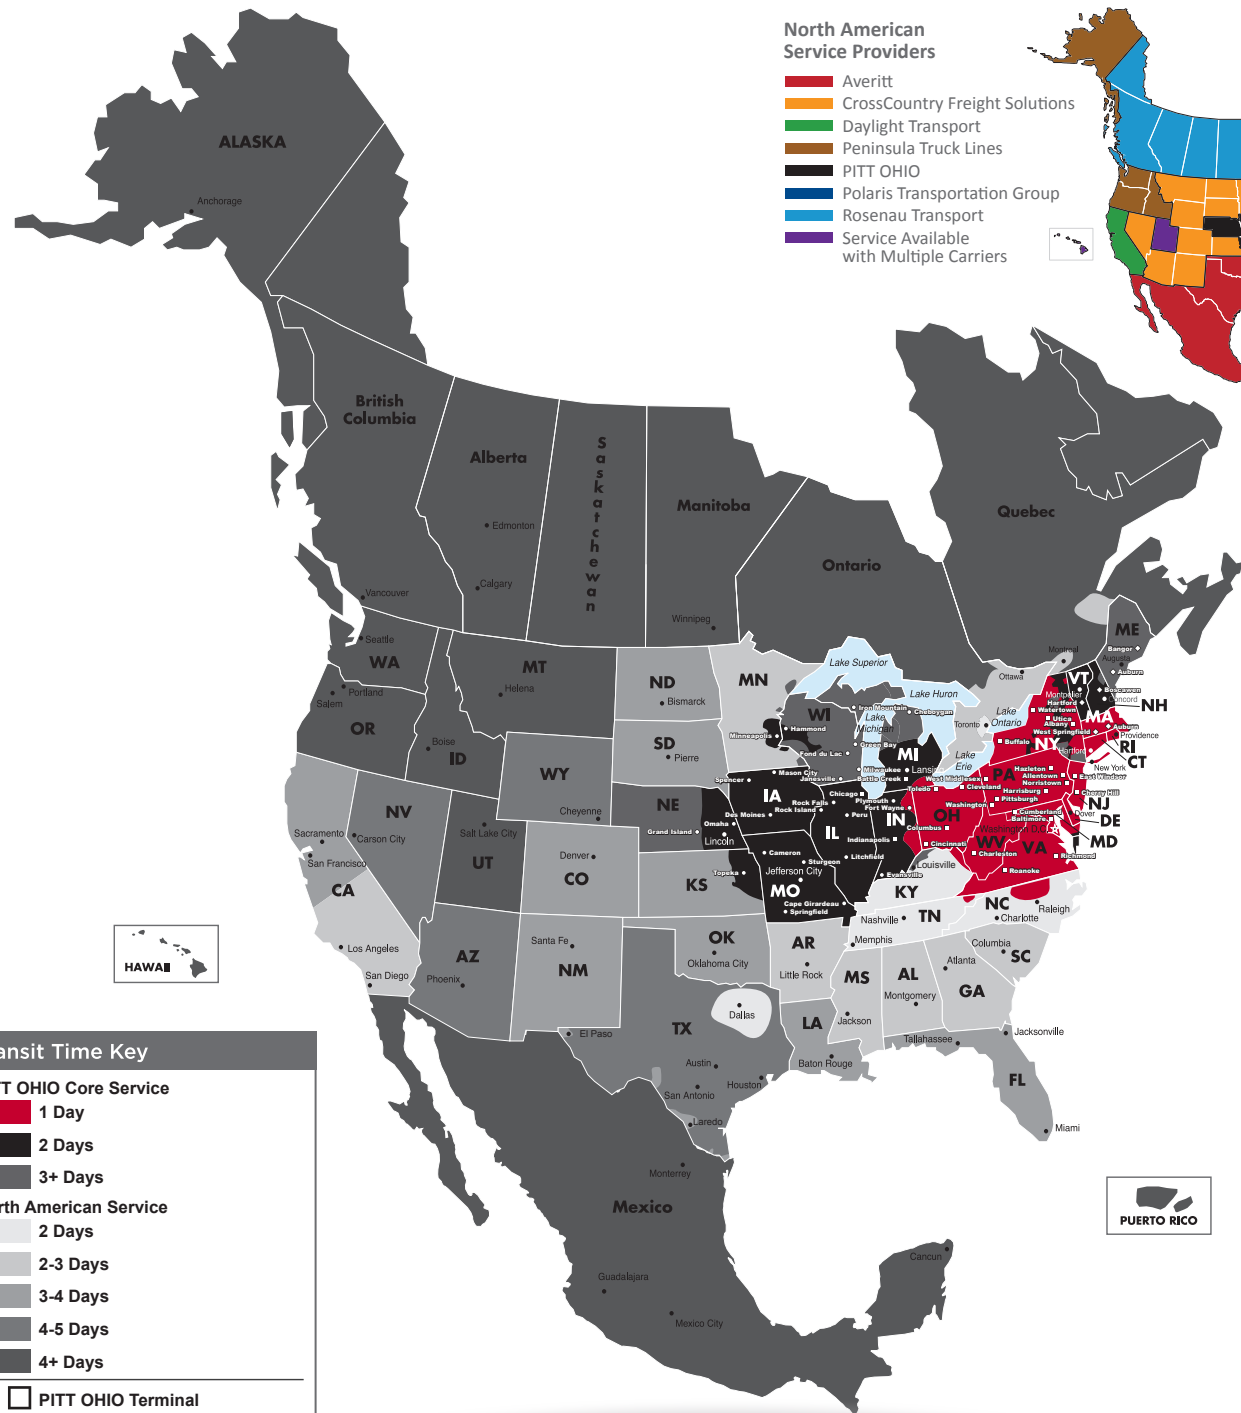

NORTH AMERICAN SERVICE MAP ALLENTOWN

SEAMLESS COVERAGE ACROSS ALL OF NORTH AMERICA

- Fast, consistent transit times
- Complete, real-time shipment visibility
- Convenience of working with your local PITT OHIO transportation specialist
- Expedited services available
- Premium express long-haul service to California

Reverse Logistics

Truckload

Warehouse & Distribution

North American Service Providers

- Averitt
- CrossCountry Freight Solutions
- Daylight Transport
- Peninsula Truck Lines
- PITT OHIO
- Polaris Transportation Group
- Rosenau Transport
- Service Available with Multiple Carriers

Transit Time Key	
PITT OHIO Core Service	
■	1 Day
■	2 Days
■	3+ Days
North American Service	
■	2 Days
■	2-3 Days
■	3-4 Days
■	4-5 Days
■	4+ Days
	PITT OHIO Terminal
	Dohrn Transfer Terminal
	Ross Express Terminal

Note: This map is a representation of transit days to major metro areas in these states.

For up-to-date, zip-to-zip transit times and a full list of terminal locations, please visit our website at www.pittohio.com.