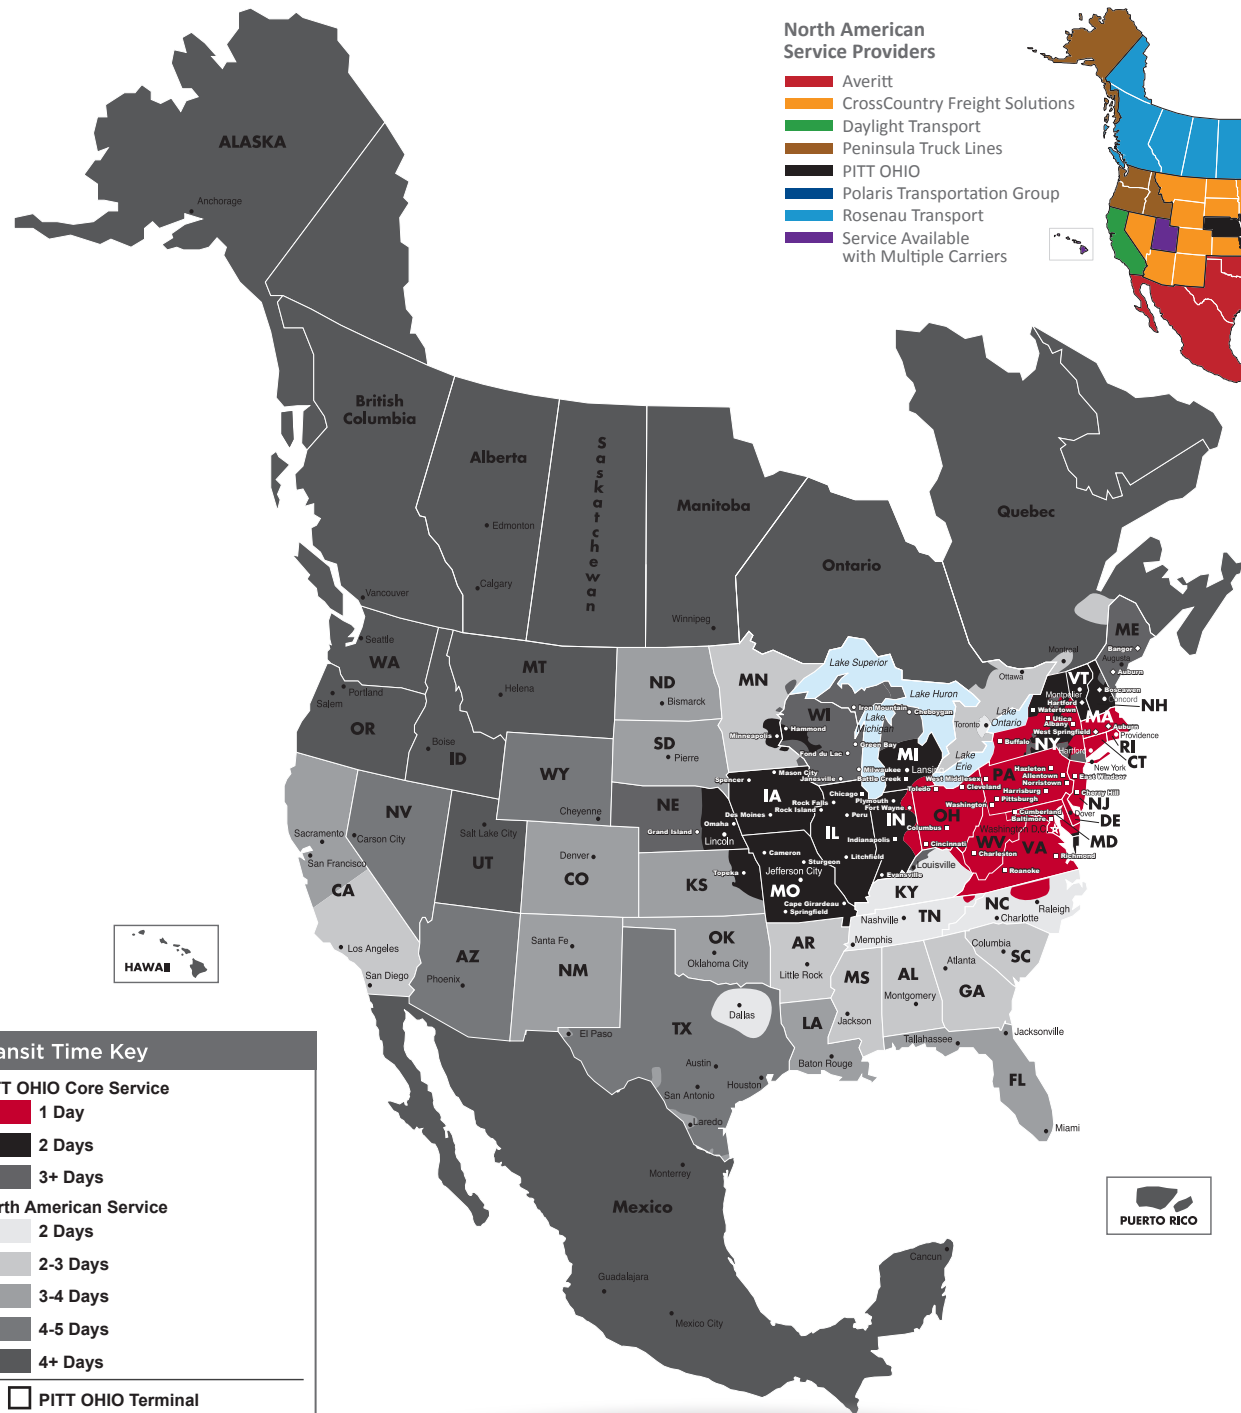

# NORTH AMERICAN SERVICE MAP BALTIMORE

Reverse Logistics

Truckload

Warehouse & Distribution

### North American Service Providers

- Averitt
- CrossCountry Freight Solutions
- Daylight Transport
- Peninsula Truck Lines
- PITT OHIO
- Polaris Transportation Group
- Rosenau Transport
- Service Available with Multiple Carriers

Transit Time Key	
<b>PITT OHIO Core Service</b>	
<span style="color: red;">■</span>	1 Day
<span style="color: black;">■</span>	2 Days
<span style="color: gray;">■</span>	3+ Days
<b>North American Service</b>	
<span style="color: lightgray;">■</span>	2 Days
<span style="color: gray;">■</span>	2-3 Days
<span style="color: darkgray;">■</span>	3-4 Days
<span style="color: black;">■</span>	4-5 Days
<span style="color: black;">■</span>	4+ Days
<span style="border: 1px solid black; display: inline-block; width: 10px; height: 10px;"></span>	PITT OHIO Terminal
<span style="border: 1px solid black; border-radius: 50%; display: inline-block; width: 10px; height: 10px;"></span>	Dohrn Transfer Terminal
<span style="border: 1px solid black; display: inline-block; width: 10px; height: 10px; transform: rotate(45deg);"></span>	Ross Express Terminal