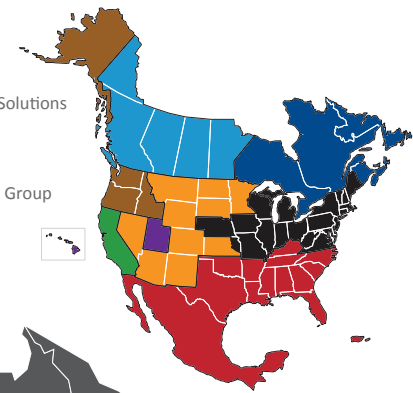

# NORTH AMERICAN SERVICE MAP BALTIMORE

## SEAMLESS COVERAGE ACROSS ALL OF NORTH AMERICA

- Fast, consistent transit times
- Complete, real-time shipment visibility
- Convenience of working with your local PITT OHIO transportation specialist
- Expedited services available
- Premium express long-haul service to California

Reverse Logistics

Truckload

Warehouse & Distribution

### North American Service Providers

- Averitt
- CrossCountry Freight Solutions
- Daylight Transport
- Peninsula Truck Lines
- PITT OHIO
- Polaris Transportation Group
- Rosenau Transport
- Service Available with Multiple Carriers