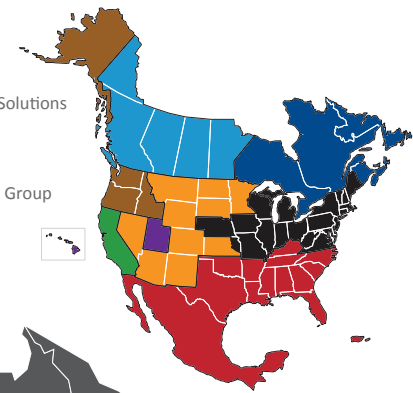

NORTH AMERICAN SERVICE MAP BATTLE CREEK

SEAMLESS COVERAGE ACROSS ALL OF NORTH AMERICA

- Fast, consistent transit times
- Complete, real-time shipment visibility
- Convenience of working with your local PITT OHIO transportation specialist
- Expedited services available
- Premium express long-haul service to California

Reverse Logistics

Truckload

Warehouse & Distribution

North American Service Providers

- Averitt
- CrossCountry Freight Solutions
- Daylight Transport
- Peninsula Truck Lines
- PITT OHIO
- Polaris Transportation Group
- Rosenau Transport
- Service Available with Multiple Carriers

Transit Time Key	
PITT OHIO Core Service	
■	1 Day
■	2 Days
■	3+ Days
North American Service	
■	2 Days
■	2-3 Days
■	3-4 Days
■	4-5 Days
■	4+ Days
	PITT OHIO Terminal
	Dohrn Transfer Terminal
	Ross Express Terminal

Note: This map is a representation of transit days to major metro areas in these states.

For up-to-date, zip-to-zip transit times and a full list of terminal locations, please visit our website at www.pittohio.com.