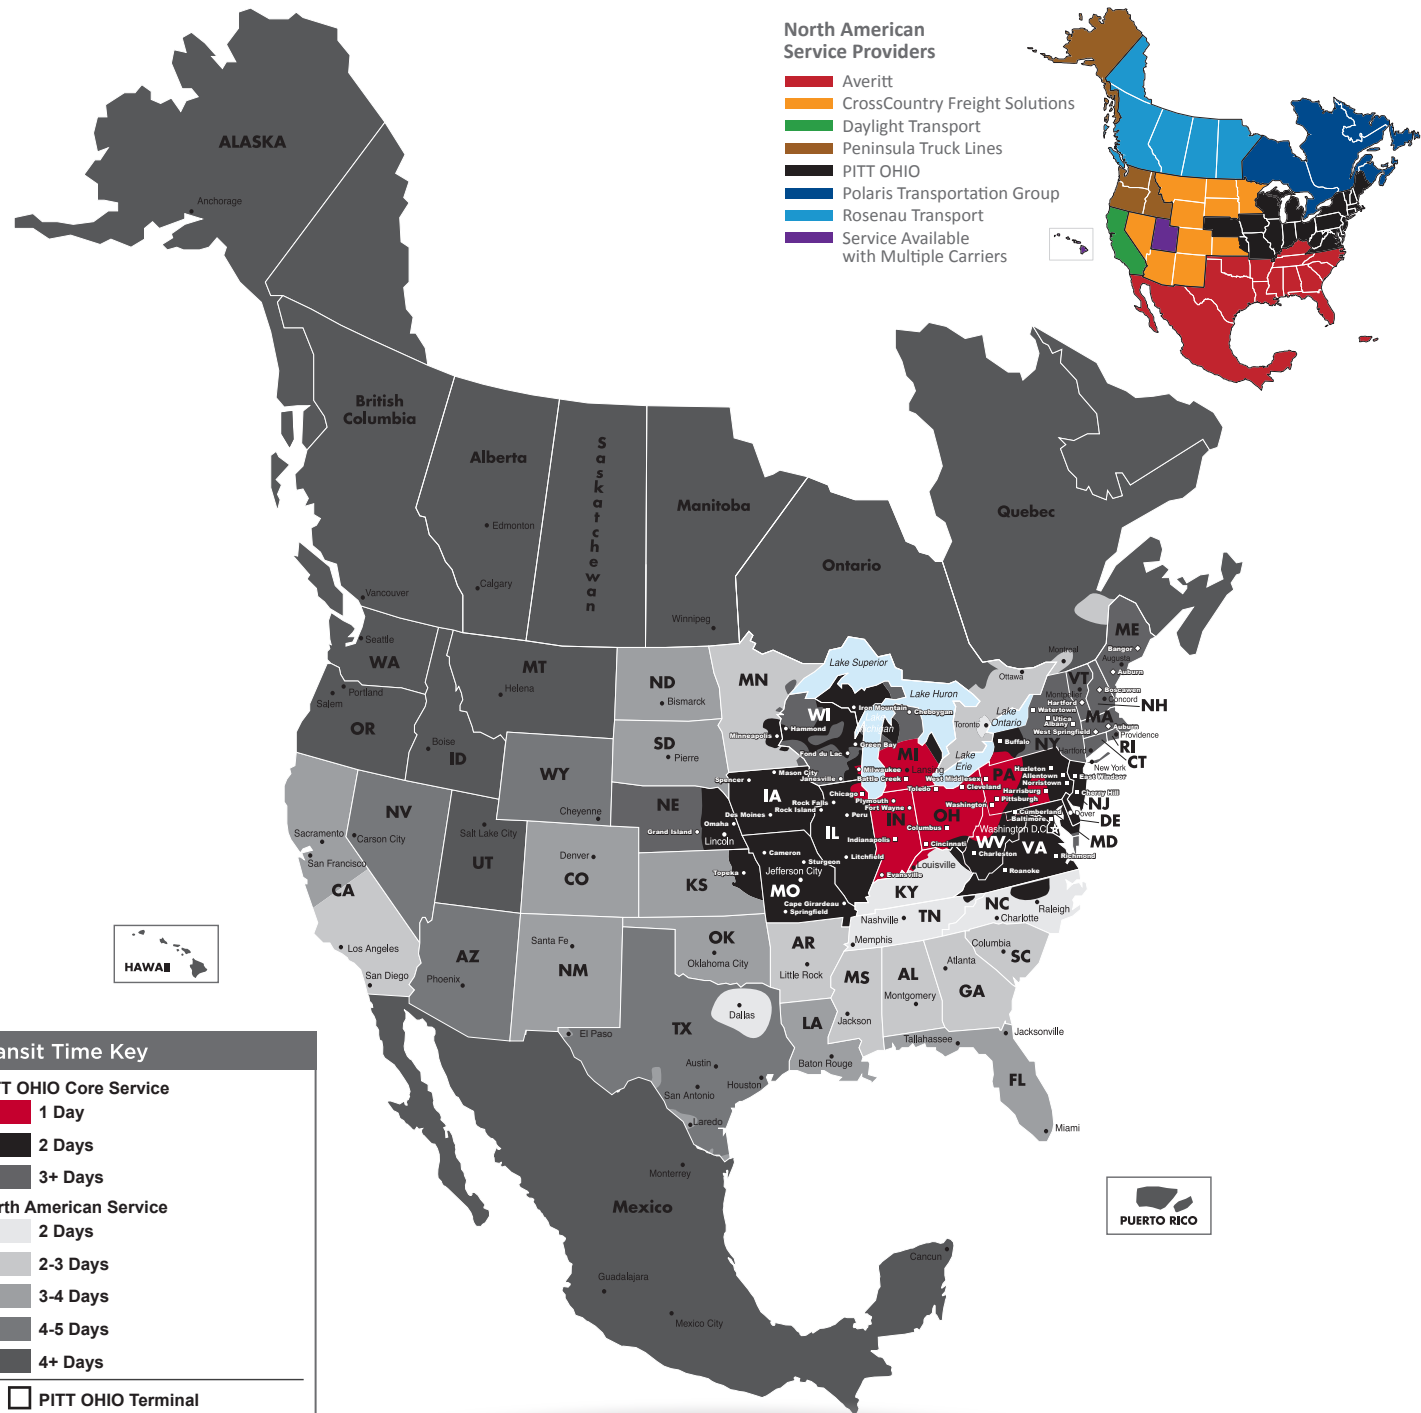

NORTH AMERICAN SERVICE MAP BATTLE CREEK

SEAMLESS COVERAGE ACROSS ALL OF NORTH AMERICA

- Fast, consistent transit times
- Complete, real-time shipment visibility
- Convenience of working with your local PITT OHIO transportation specialist
- Expedited services available
- Premium express long-haul service to California

Reverse Logistics

Truckload

Warehouse & Distribution

North American Service Providers

- Averitt
- CrossCountry Freight Solutions
- Daylight Transport
- Peninsula Truck Lines
- PITT OHIO
- Polaris Transportation Group
- Rosenau Transport
- Service Available with Multiple Carriers

Transit Time Key	
PITT OHIO Core Service	
■	1 Day
■	2 Days
■	3+ Days
North American Service	
■	2 Days
■	2-3 Days
■	3-4 Days
■	4-5 Days
■	4+ Days
	PITT OHIO Terminal
	Dohrn Transfer Terminal
	Ross Express Terminal

Note: This map is a representation of transit days to major metro areas in these states.

For up-to-date, zip-to-zip transit times and a full list of terminal locations, please visit our website at www.pittohio.com.