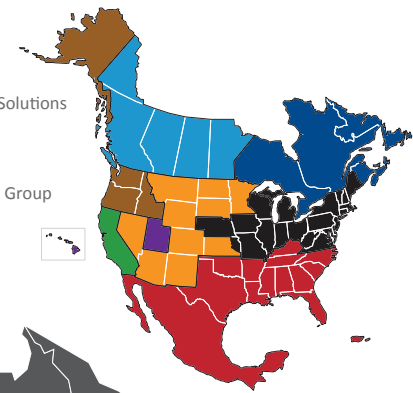

# NORTH AMERICAN SERVICE MAP CHARLESTON

## SEAMLESS COVERAGE ACROSS ALL OF NORTH AMERICA

- Fast, consistent transit times
- Complete, real-time shipment visibility
- Convenience of working with your local PITT OHIO transportation specialist
- Expedited services available
- Premium express long-haul service to California

Reverse Logistics

Truckload

Warehouse & Distribution

### North American Service Providers

- Averitt
- CrossCountry Freight Solutions
- Daylight Transport
- Peninsula Truck Lines
- PITT OHIO
- Polaris Transportation Group
- Rosenau Transport
- Service Available with Multiple Carriers