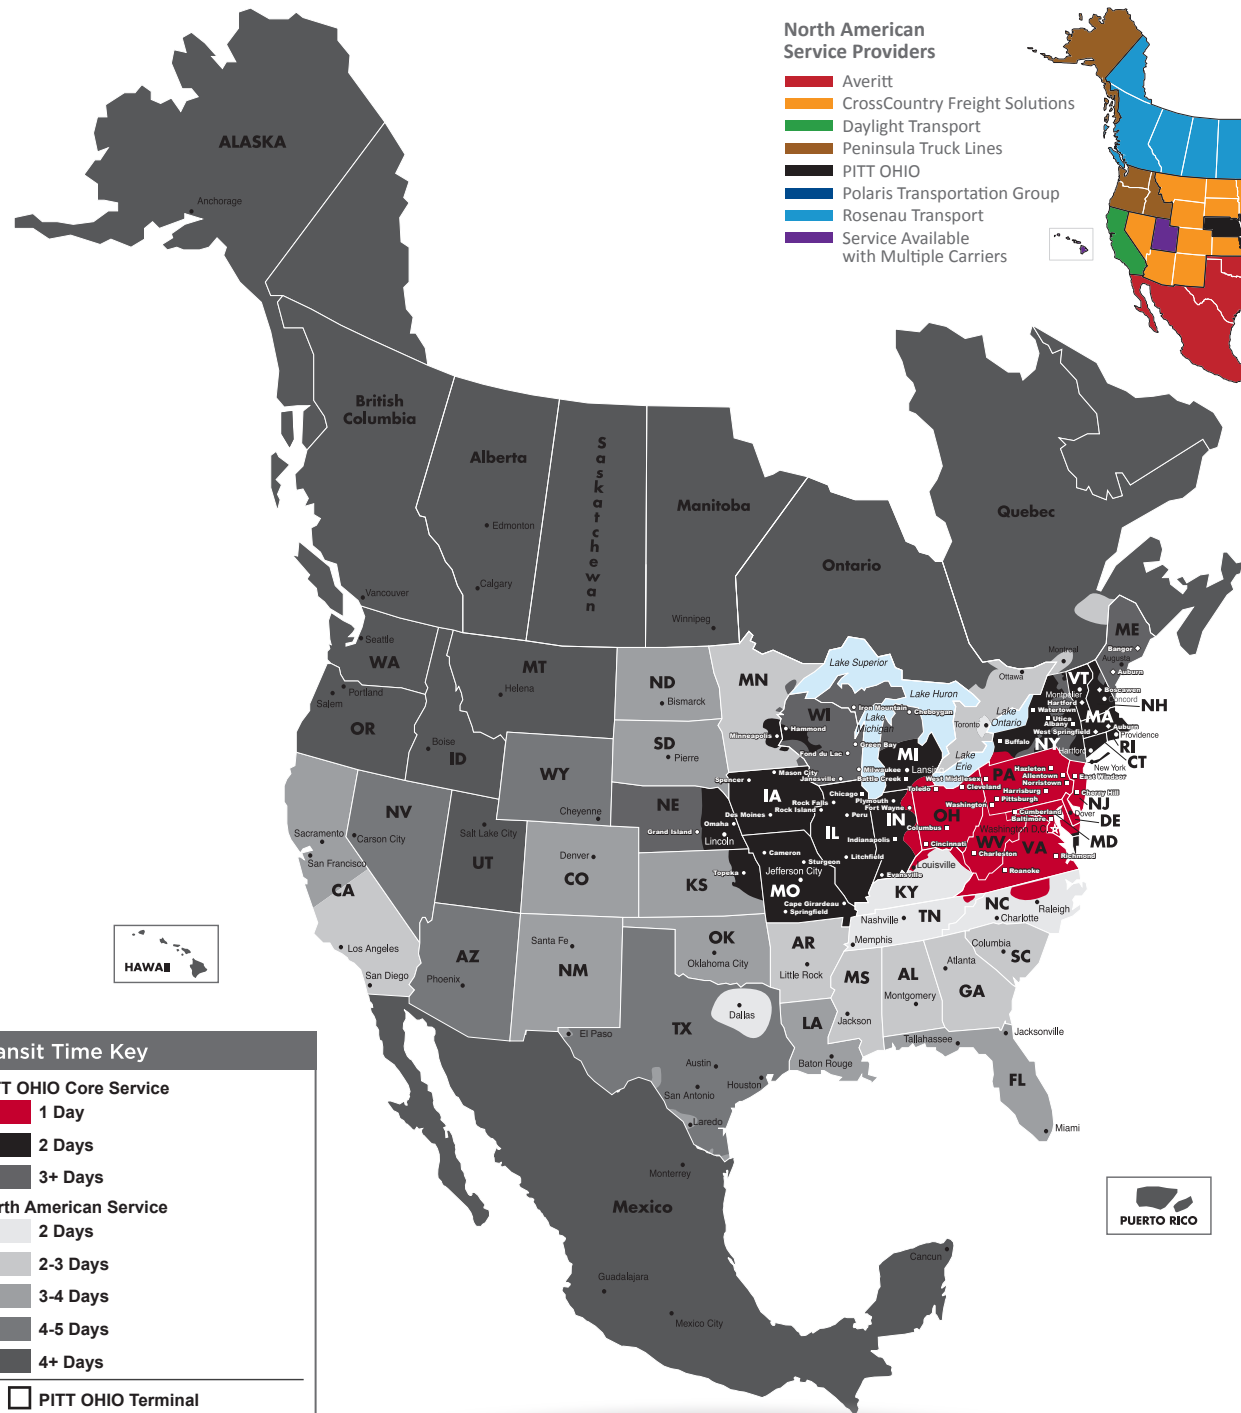

## SEAMLESS COVERAGE ACROSS ALL OF NORTH AMERICA

- Fast, consistent transit times
- Complete, real-time shipment visibility
- Convenience of working with your local PITT OHIO transportation specialist
- Expedited services available
- Premium express long-haul service to California

Reverse Logistics

Truckload

Warehouse & Distribution

### North American Service Providers

- Averitt
- CrossCountry Freight Solutions
- Daylight Transport
- Peninsula Truck Lines
- PITT OHIO
- Polaris Transportation Group
- Rosenau Transport
- Service Available with Multiple Carriers

**Transit Time Key**

**PITT OHIO Core Service**

- 1 Day
- 2 Days
- 3+ Days

**North American Service**

- 2 Days
- 2-3 Days
- 3-4 Days
- 4-5 Days
- 4+ Days

PITT OHIO Terminal  
 Dohrn Transfer Terminal  
 Ross Express Terminal