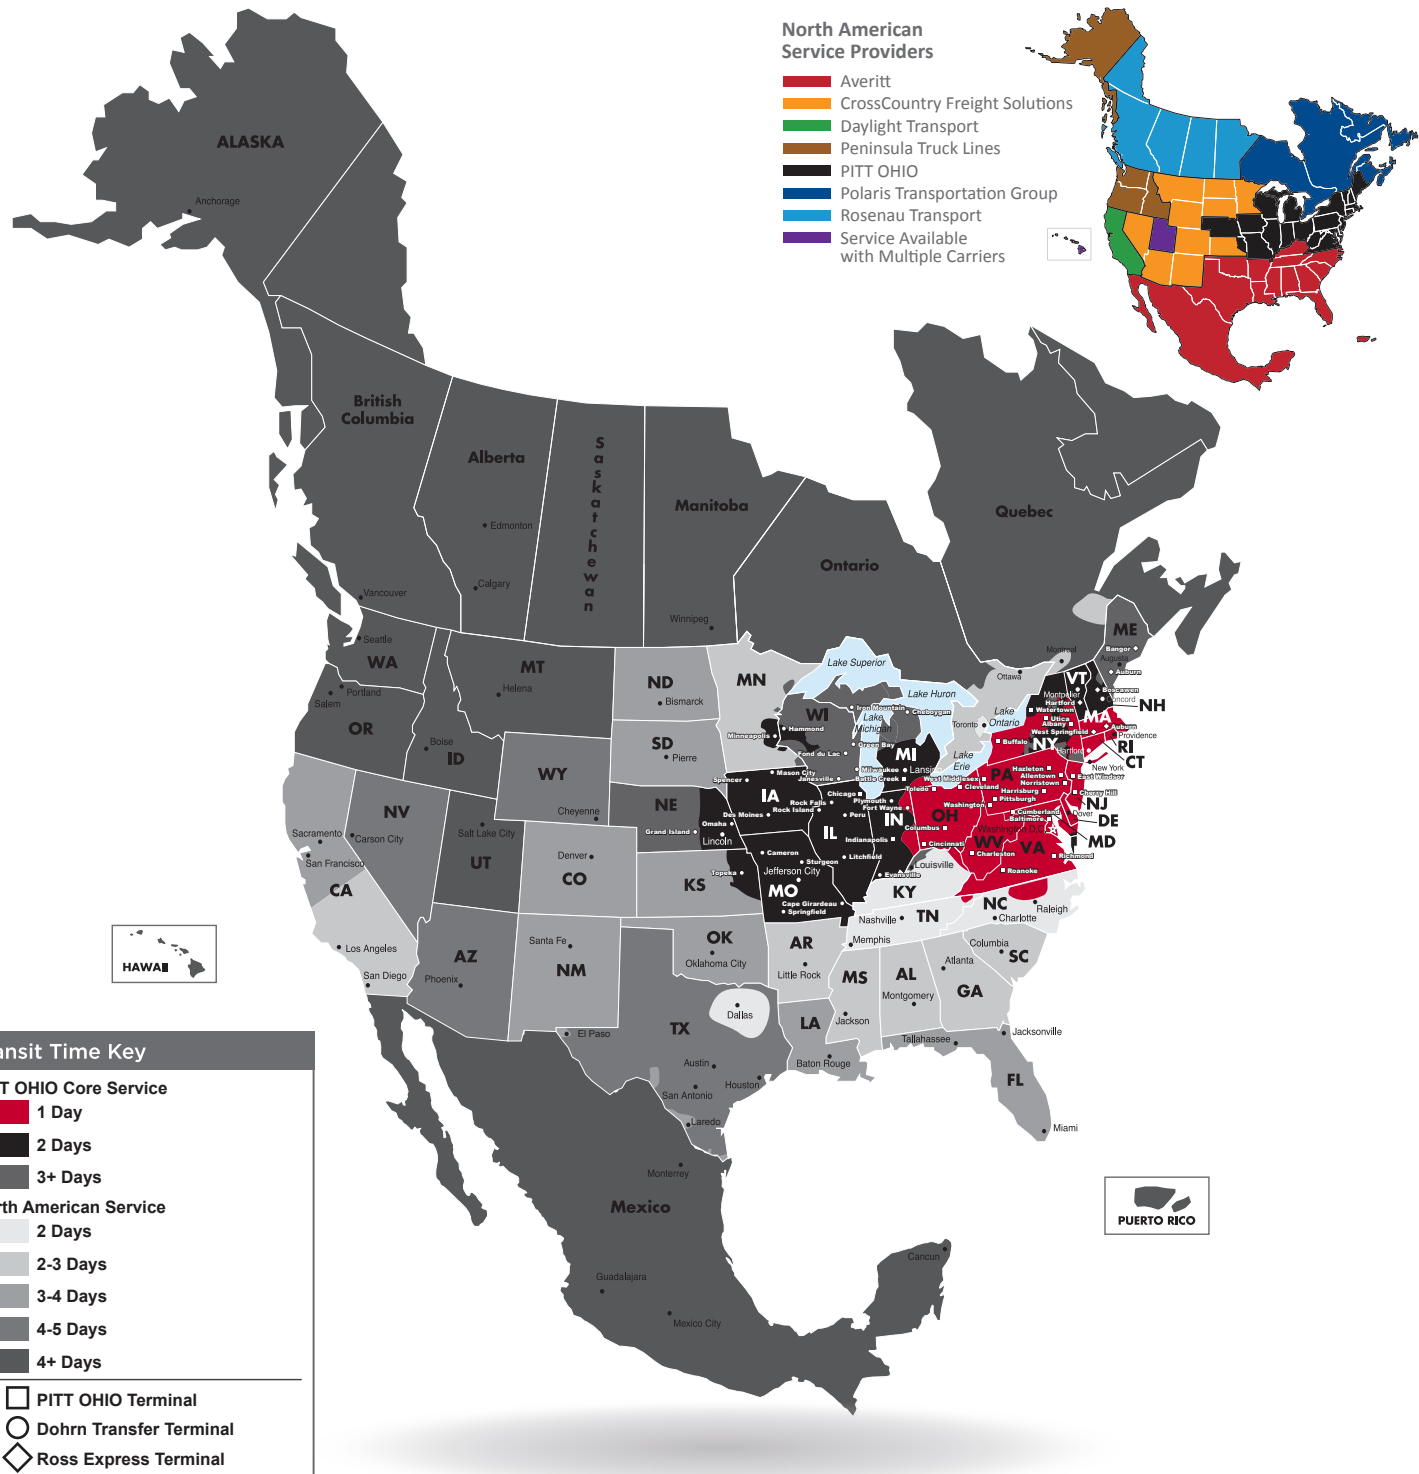

NORTH AMERICAN SERVICE MAP CHERRY HILL

SEAMLESS COVERAGE ACROSS ALL OF NORTH AMERICA

- Fast, consistent transit times
- Complete, real-time shipment visibility
- Convenience of working with your local PITT OHIO transportation specialist
- Expedited services available
- Premium express long-haul service to California

- Contract Packaging
- Cross Border LTL
- Dedicated Fleet Management
- Drayage & Transloading
- Expedite
- Freeze Protection
- LTL Service
- Pool Distribution
- Reverse Logistics
- Truckload
- Warehouse & Distribution

Transit Time Key	
PITT OHIO Core Service	
	1 Day
	2 Days
	3+ Days
North American Service	
	2 Days
	2-3 Days
	3-4 Days
	4-5 Days
	4+ Days
	PITT OHIO Terminal
	Dohrn Transfer Terminal
	Ross Express Terminal

Note: This map is a representation of transit days to major metro areas in these states. For up-to-date, zip-to-zip transit times and a full list of terminal locations, please visit our website at www.pittohio.com.