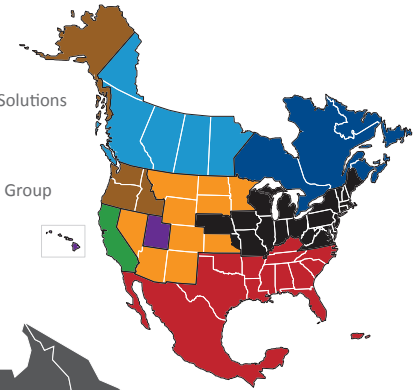

## NORTH AMERICAN SERVICE MAP CINCINNATI

### SEAMLESS COVERAGE ACROSS ALL OF NORTH AMERICA

- Fast, consistent transit times
- Complete, real-time shipment visibility
- Convenience of working with your local PITT OHIO transportation specialist
- Expedited services available
- Premium express long-haul service to California

Reverse Logistics

Truckload

Warehouse & Distribution

### North American Service Providers

- Averitt
- CrossCountry Freight Solutions
- Daylight Transport
- Peninsula Truck Lines
- PITT OHIO
- Polaris Transportation Group
- Rosenau Transport
- Service Available with Multiple Carriers