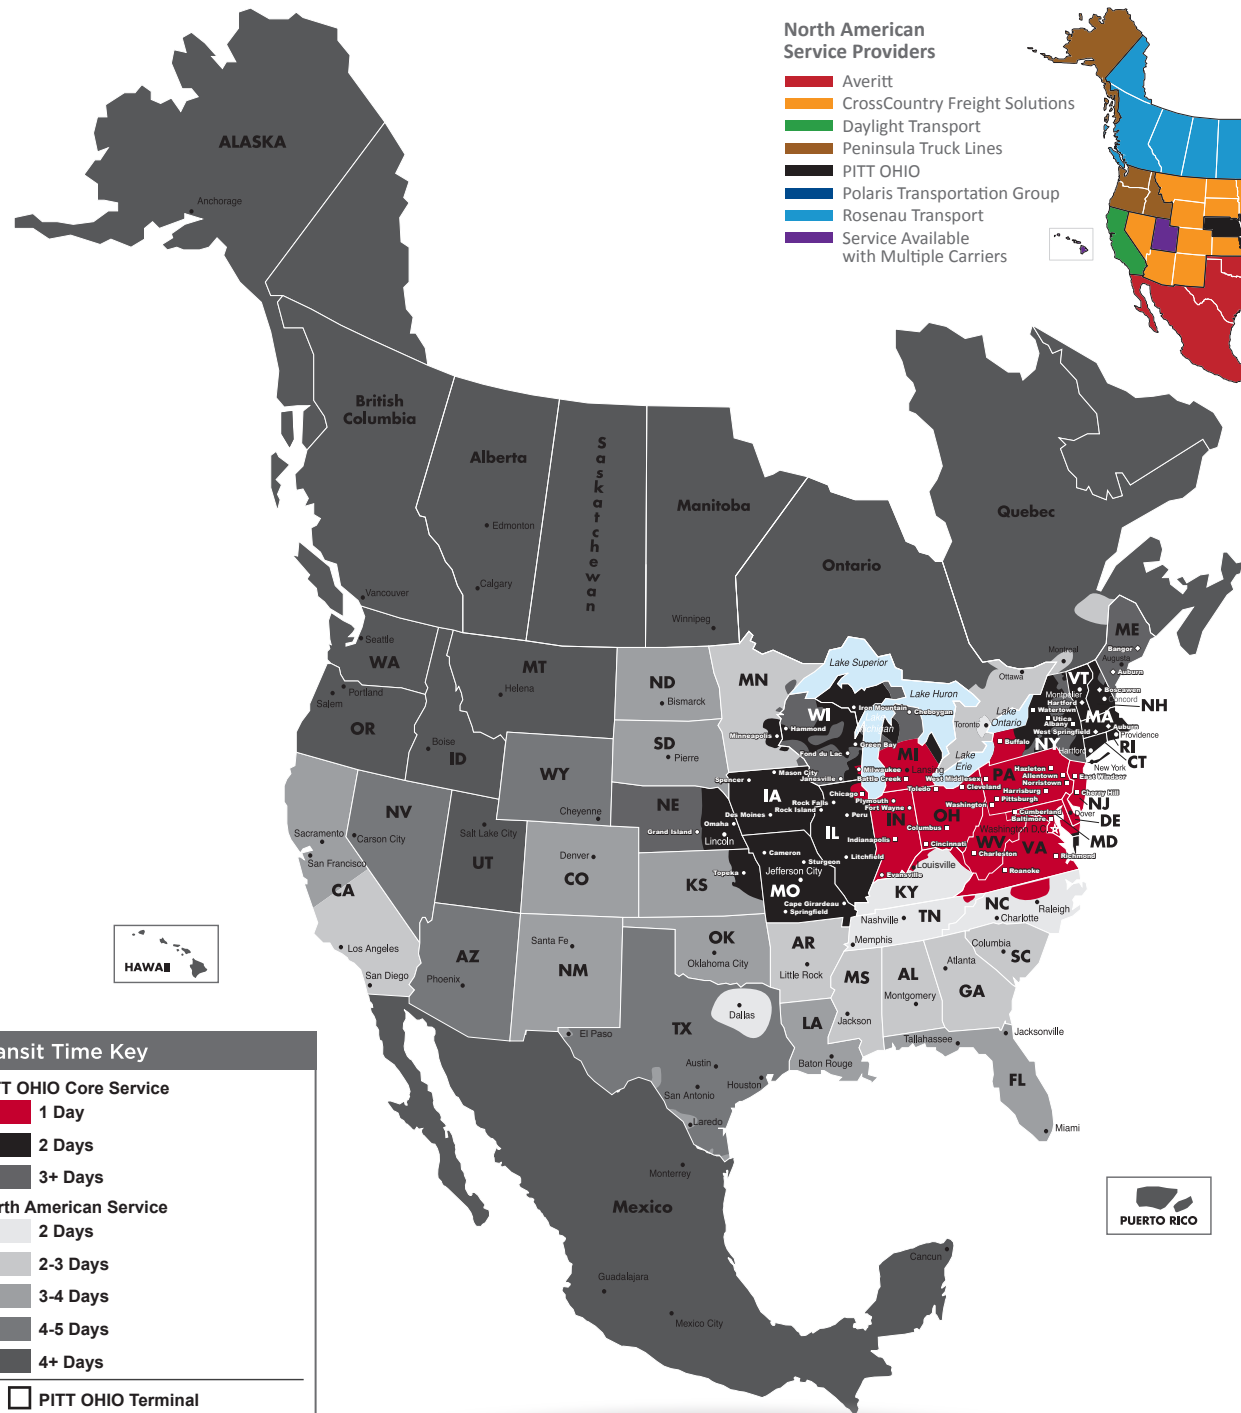

### SEAMLESS COVERAGE ACROSS ALL OF NORTH AMERICA

- Fast, consistent transit times
- Complete, real-time shipment visibility
- Convenience of working with your local PITT OHIO transportation specialist
- Expedited services available
- Premium express long-haul service to California

Reverse Logistics

Truckload

Warehouse & Distribution

### North American Service Providers

- Averitt
- CrossCountry Freight Solutions
- Daylight Transport
- Peninsula Truck Lines
- PITT OHIO
- Polaris Transportation Group
- Rosenau Transport
- Service Available with Multiple Carriers

Transit Time Key	
<b>PITT OHIO Core Service</b>	
<span style="color: red;">■</span>	1 Day
<span style="color: black;">■</span>	2 Days
<span style="color: grey;">■</span>	3+ Days
<b>North American Service</b>	
<span style="color: lightgrey;">■</span>	2 Days
<span style="color: mediumgrey;">■</span>	2-3 Days
<span style="color: darkgrey;">■</span>	3-4 Days
<span style="color: verydarkgrey;">■</span>	4-5 Days
<span style="color: black;">■</span>	4+ Days
<span style="border: 1px solid black; display: inline-block; width: 10px; height: 10px;"></span>	PITT OHIO Terminal
<span style="border: 1px solid black; border-radius: 50%; display: inline-block; width: 10px; height: 10px;"></span>	Dohrn Transfer Terminal
<span style="border: 1px solid black; transform: rotate(45deg); display: inline-block; width: 10px; height: 10px;"></span>	Ross Express Terminal