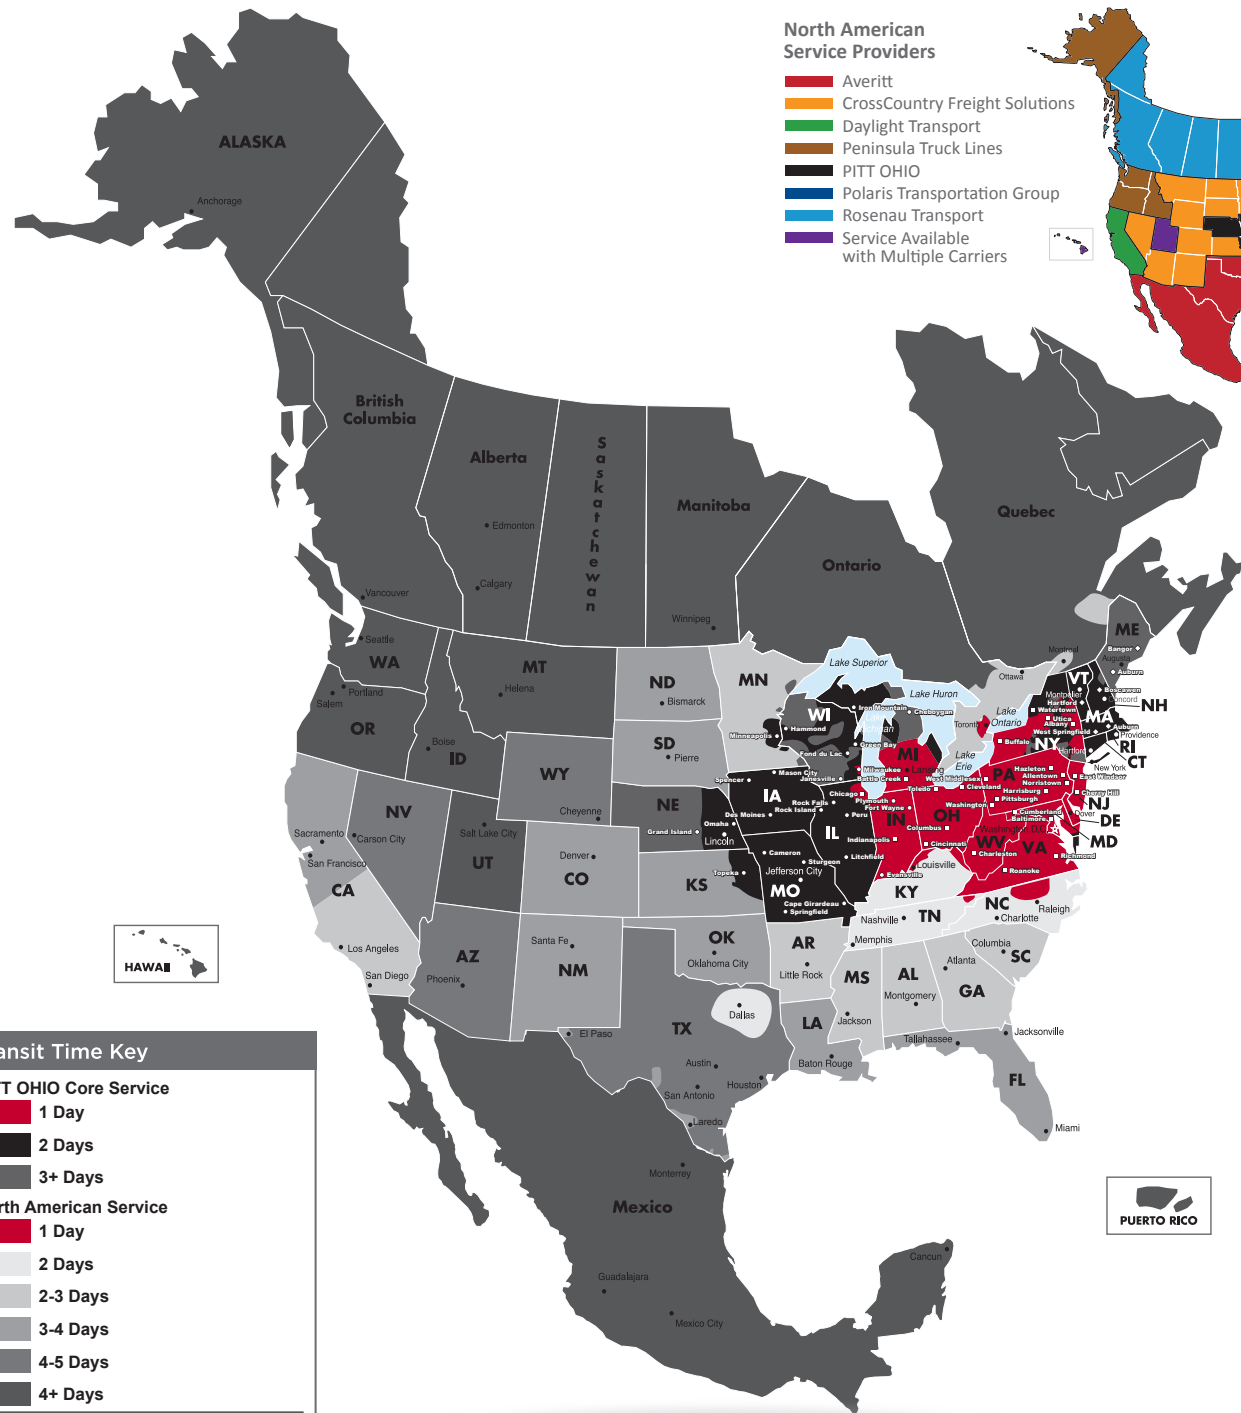

NORTH AMERICAN SERVICE MAP CLEVELAND

SEAMLESS COVERAGE ACROSS ALL OF NORTH AMERICA

- Fast, consistent transit times
- Complete, real-time shipment visibility
- Convenience of working with your local PITT OHIO transportation specialist
- Expedited services available
- Premium express long-haul service to California

Reverse Logistics

Truckload

Warehouse & Distribution

North American Service Providers

- Averitt
- CrossCountry Freight Solutions
- Daylight Transport
- Peninsula Truck Lines
- PITT OHIO
- Polaris Transportation Group
- Rosenau Transport
- Service Available with Multiple Carriers

Transit Time Key	
PITT OHIO Core Service	
	1 Day
	2 Days
	3+ Days
North American Service	
	1 Day
	2 Days
	2-3 Days
	3-4 Days
	4-5 Days
	4+ Days
	PITT OHIO Terminal
	Dohrn Transfer Terminal
	Ross Express Terminal

Note: This map is a representation of transit days to major metro areas in these states.

For up-to-date, zip-to-zip transit times and a full list of terminal locations, please visit our website at www.pittohio.com.