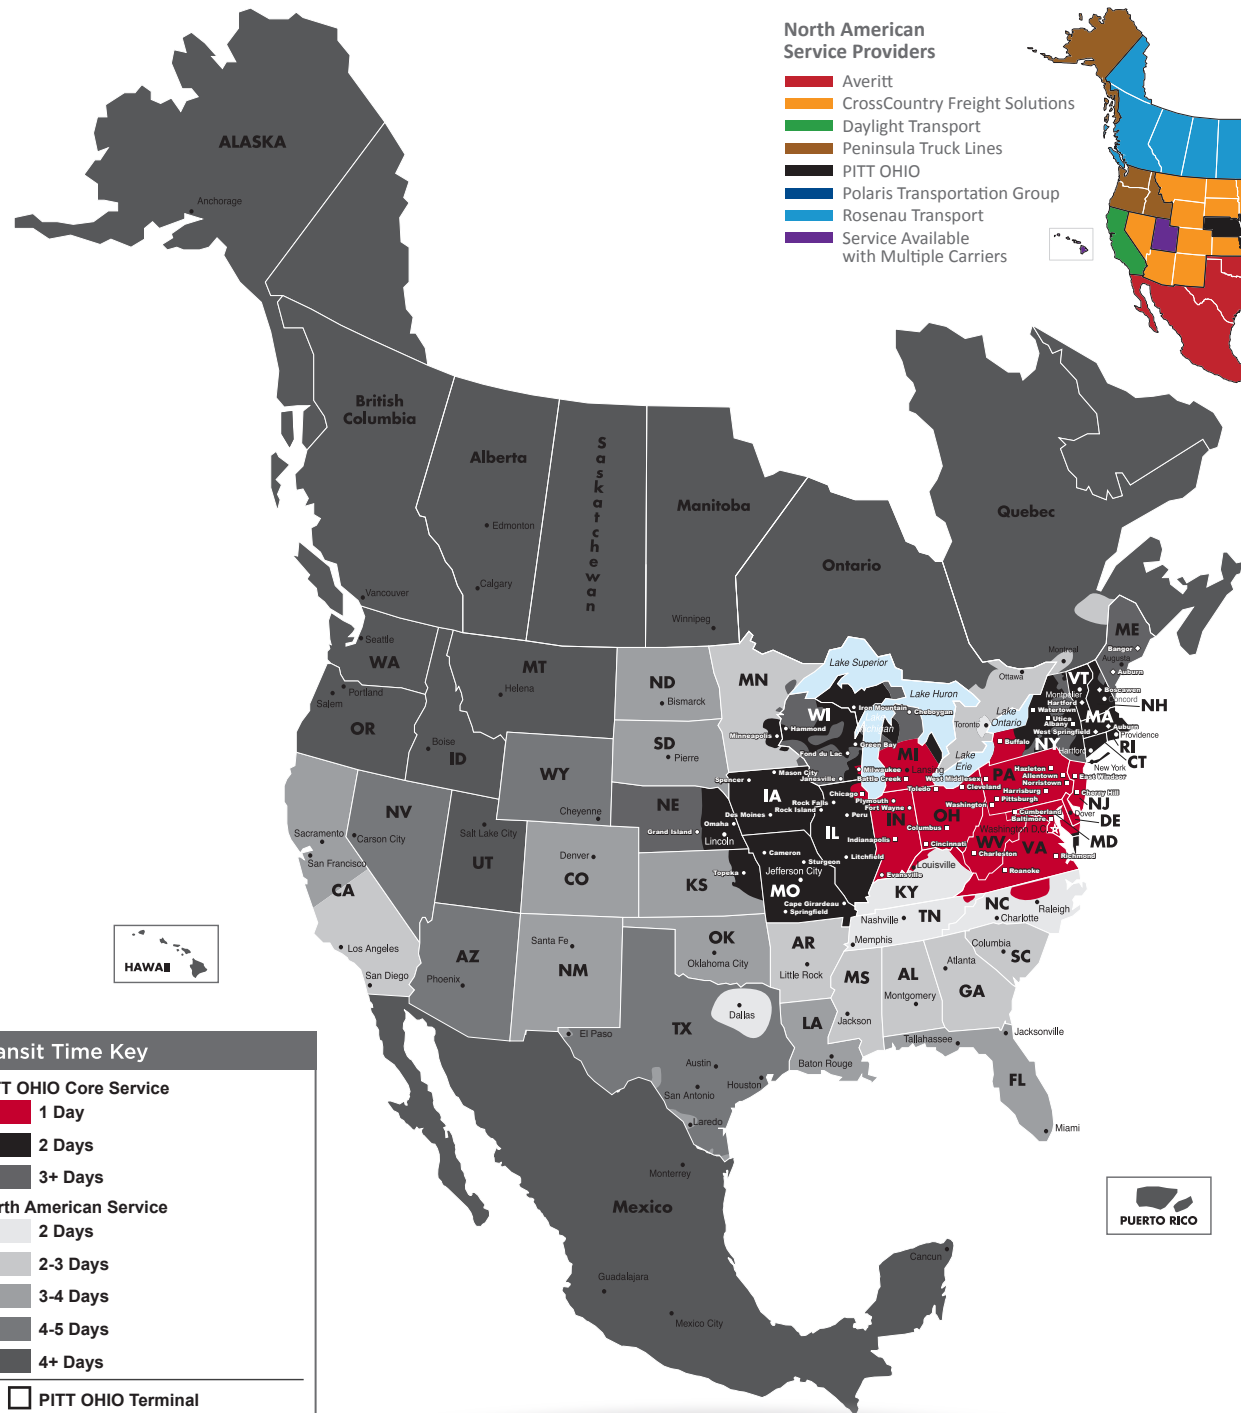

# NORTH AMERICAN SERVICE MAP COLUMBUS

Reverse Logistics

Truckload

Warehouse & Distribution

### North American Service Providers

- Averitt
- CrossCountry Freight Solutions
- Daylight Transport
- Peninsula Truck Lines
- PITT OHIO
- Polaris Transportation Group
- Rosenau Transport
- Service Available with Multiple Carriers

**Transit Time Key**

**PITT OHIO Core Service**

- 1 Day
- 2 Days
- 3+ Days

**North American Service**

- 2 Days
- 2-3 Days
- 3-4 Days
- 4-5 Days
- 4+ Days

PITT OHIO Terminal  
 Dohrn Transfer Terminal  
 Ross Express Terminal