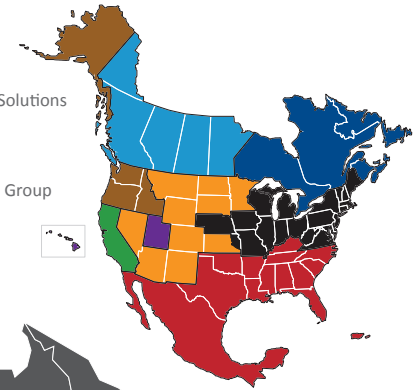

# NORTH AMERICAN SERVICE MAP COLUMBUS

## SEAMLESS COVERAGE ACROSS ALL OF NORTH AMERICA

- Fast, consistent transit times
- Complete, real-time shipment visibility
- Convenience of working with your local PITT OHIO transportation specialist
- Expedited services available
- Premium express long-haul service to California

Reverse Logistics

Truckload

Warehouse & Distribution

### North American Service Providers

- Averitt
- CrossCountry Freight Solutions
- Daylight Transport
- Peninsula Truck Lines
- PITT OHIO
- Polaris Transportation Group
- Rosenau Transport
- Service Available with Multiple Carriers