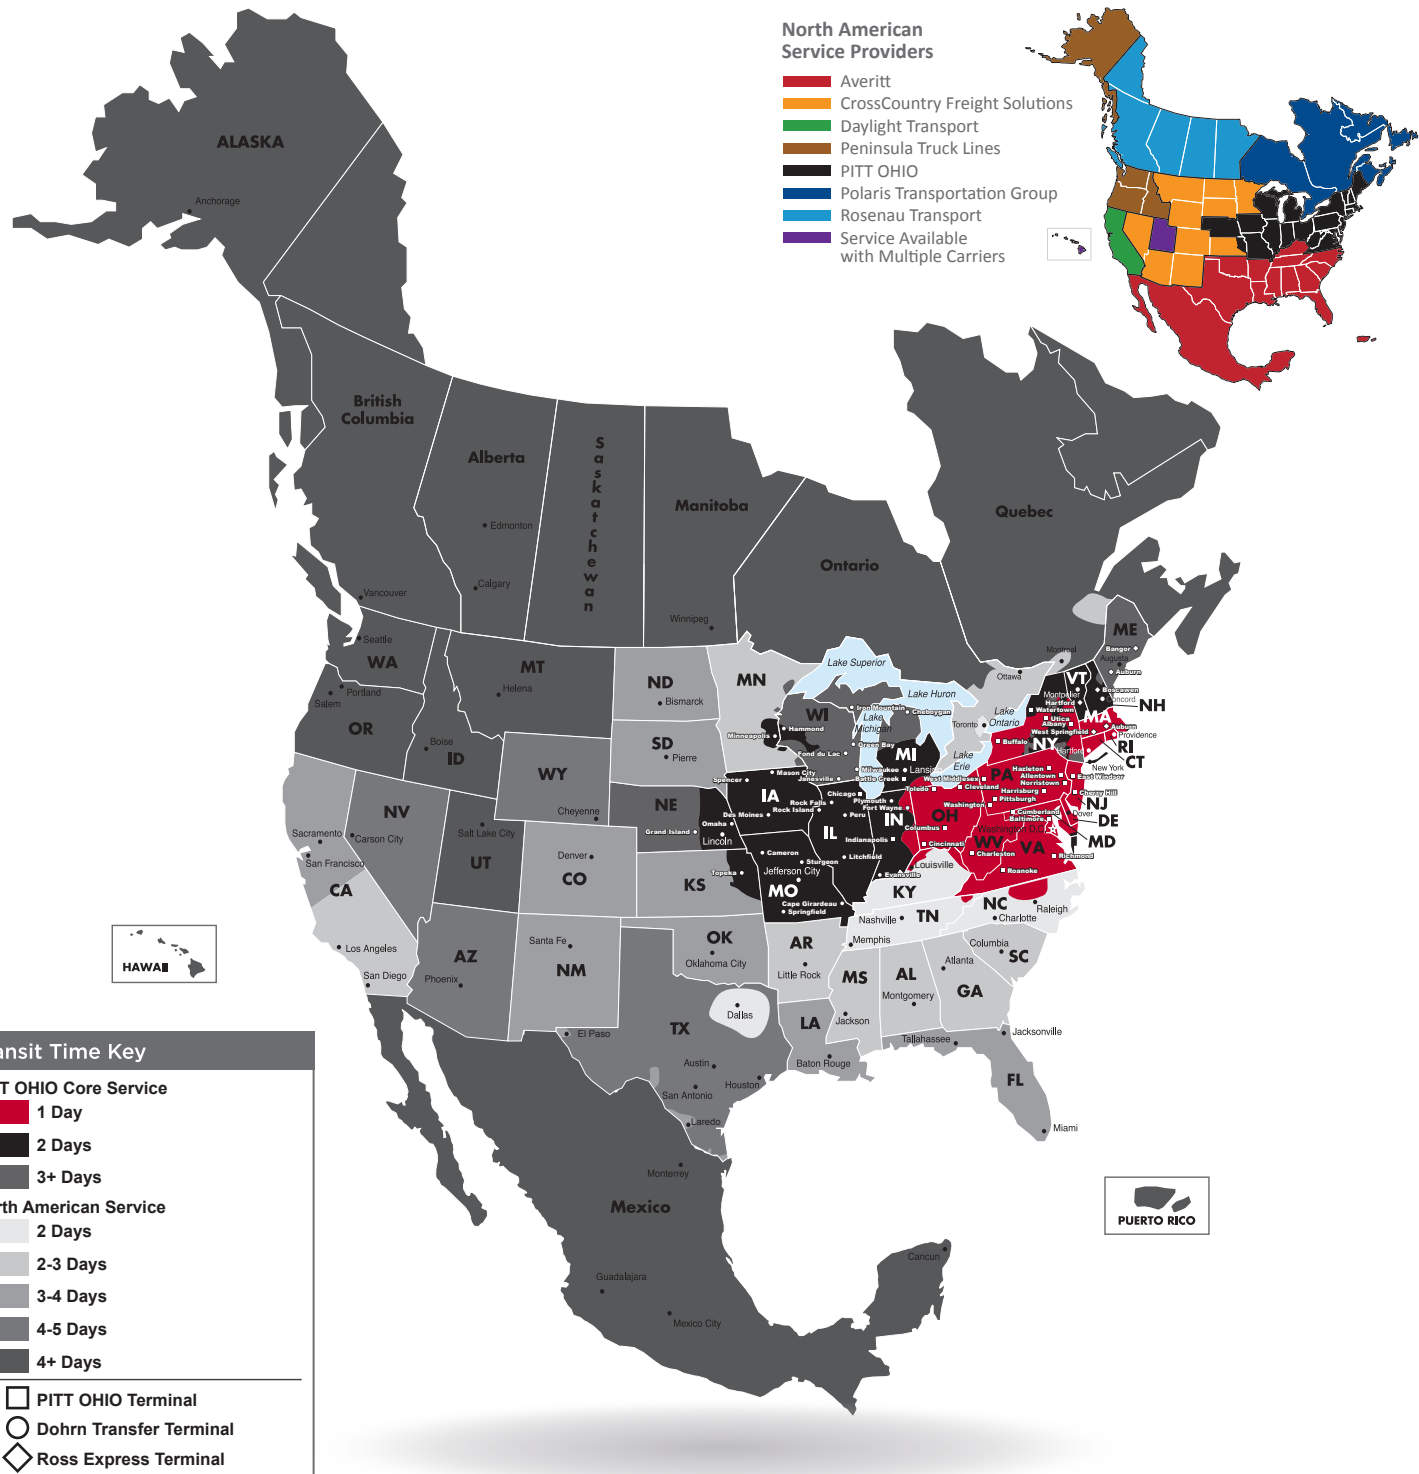

# NORTH AMERICAN SERVICE MAP CUMBERLAND

## SEAMLESS COVERAGE ACROSS ALL OF NORTH AMERICA

- Fast, consistent transit times
- Complete, real-time shipment visibility
- Convenience of working with your local PITT OHIO transportation specialist
- Expedited services available
- Premium express long-haul service to California

Note: This map is a representation of transit days to major metro areas in these states.

For up-to-date, zip-to-zip transit times and a full list of terminal locations, please visit our website at [www.pittohio.com](http://www.pittohio.com).