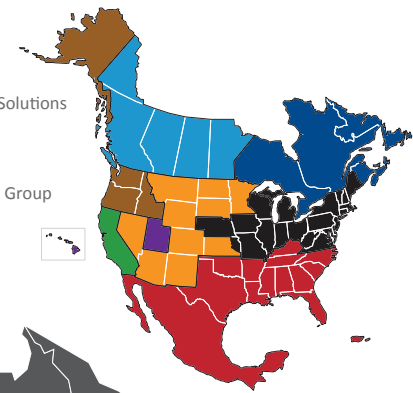

NORTH AMERICAN SERVICE MAP EAST WINDSOR

SEAMLESS COVERAGE ACROSS ALL OF NORTH AMERICA

- Fast, consistent transit times
- Complete, real-time shipment visibility
- Convenience of working with your local PITT OHIO transportation specialist
- Expedited services available
- Premium express long-haul service to California

Reverse Logistics

Truckload

Warehouse & Distribution

North American Service Providers

- Averitt
- CrossCountry Freight Solutions
- Daylight Transport
- Peninsula Truck Lines
- PITT OHIO
- Polaris Transportation Group
- Rosenau Transport
- Service Available with Multiple Carriers

Transit Time Key

PITT OHIO Core Service

- 1 Day
- 2 Days
- 3+ Days

North American Service

- 2 Days
- 2-3 Days
- 3-4 Days
- 4-5 Days
- 4+ Days

PITT OHIO Terminal
 Dohrn Transfer Terminal
 Ross Express Terminal

Note: This map is a representation of transit days to major metro areas in these states.

For up-to-date, zip-to-zip transit times and a full list of terminal locations, please visit our website at www.pittohio.com.