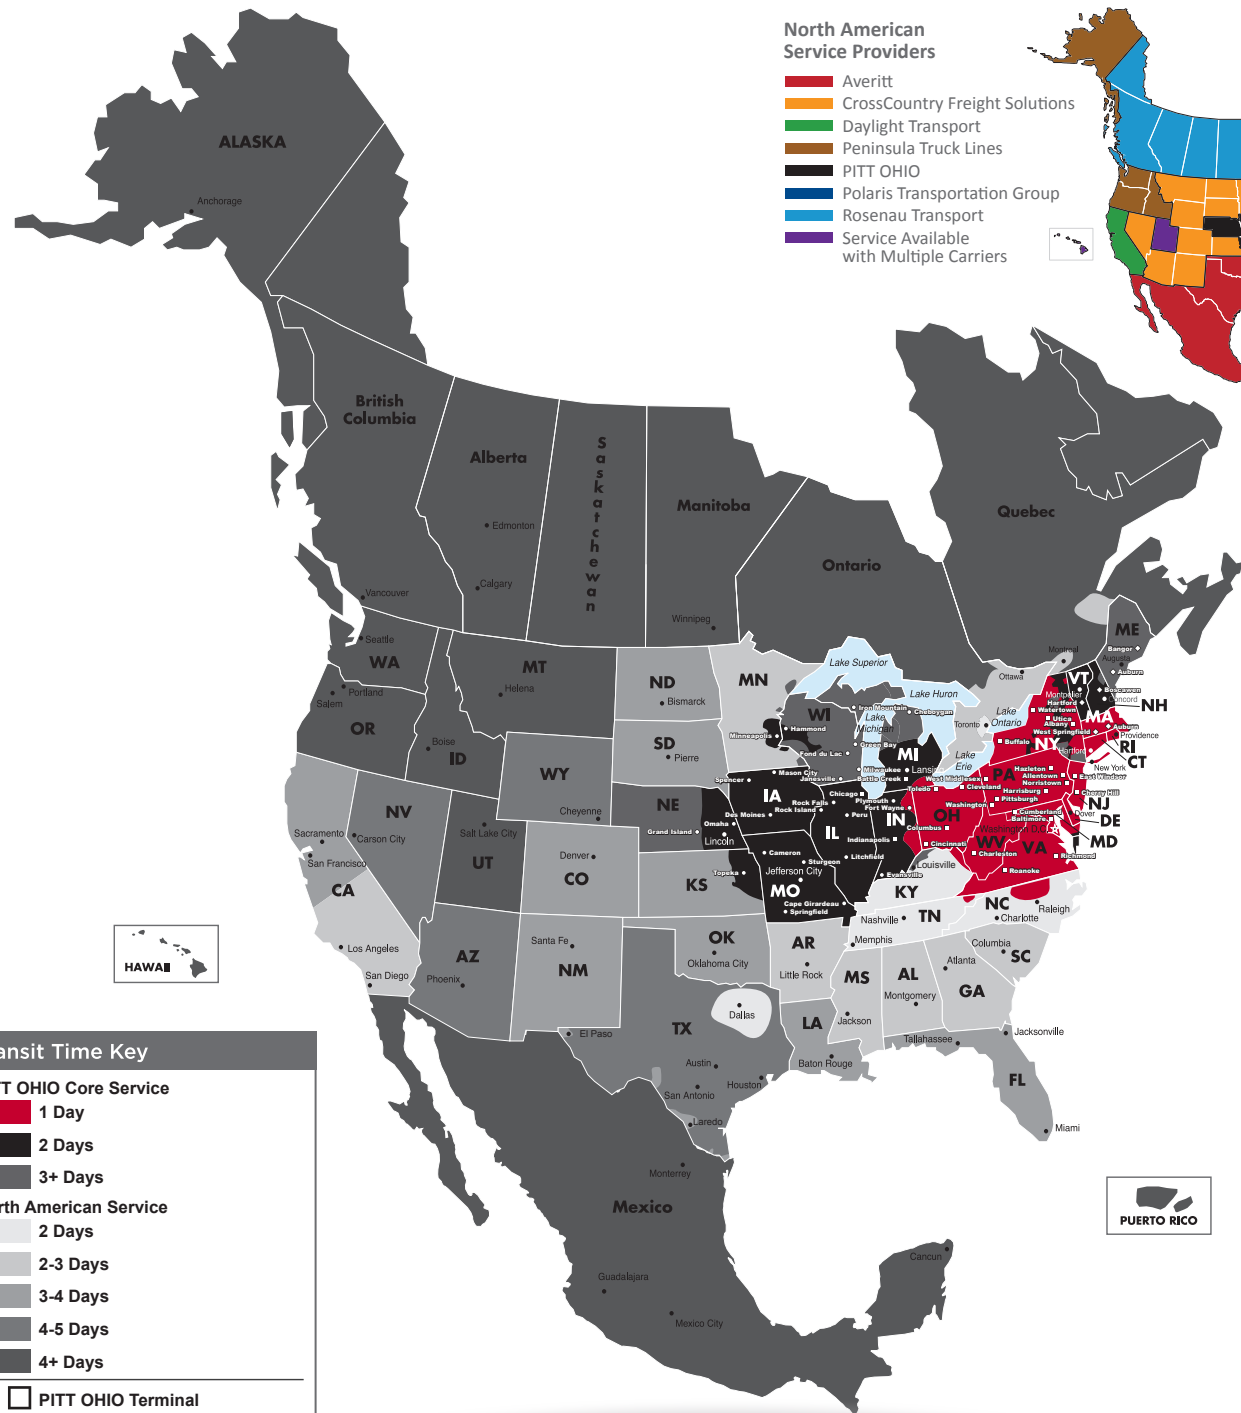

NORTH AMERICAN SERVICE MAP EAST WINDSOR

SEAMLESS COVERAGE ACROSS ALL OF NORTH AMERICA

- Fast, consistent transit times
- Complete, real-time shipment visibility
- Convenience of working with your local PITT OHIO transportation specialist
- Expedited services available
- Premium express long-haul service to California

Reverse Logistics

Truckload

Warehouse & Distribution

North American Service Providers

- Averitt
- CrossCountry Freight Solutions
- Daylight Transport
- Peninsula Truck Lines
- PITT OHIO
- Polaris Transportation Group
- Rosenau Transport
- Service Available with Multiple Carriers

Transit Time Key

PITT OHIO Core Service

- 1 Day
- 2 Days
- 3+ Days

North American Service

- 2 Days
- 2-3 Days
- 3-4 Days
- 4-5 Days
- 4+ Days

PITT OHIO Terminal
 Dohrn Transfer Terminal
 Ross Express Terminal

Note: This map is a representation of transit days to major metro areas in these states.

For up-to-date, zip-to-zip transit times and a full list of terminal locations, please visit our website at www.pittohio.com.