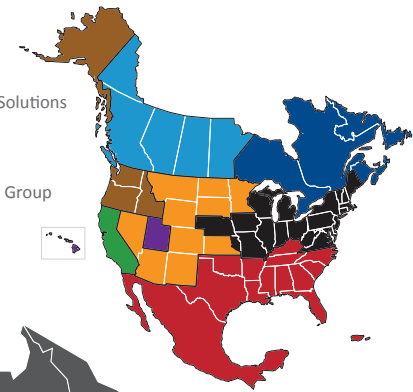

NORTH AMERICAN SERVICE MAP HARRISBURG

SEAMLESS COVERAGE ACROSS ALL OF NORTH AMERICA

- Fast, consistent transit times
- Complete, real-time shipment visibility
- Convenience of working with your local PITT OHIO transportation specialist
- Expedited services available
- Premium express long-haul service to California

Reverse Logistics

Truckload

Warehouse & Distribution

North American Service Providers

- Averitt
- CrossCountry Freight Solutions
- Daylight Transport
- Peninsula Truck Lines
- PITT OHIO
- Polaris Transportation Group
- Rosenau Transport
- Service Available with Multiple Carriers

Transit Time Key	
PITT OHIO Core Service	
	1 Day
	2 Days
	3+ Days
North American Service	
	2 Days
	2-3 Days
	3-4 Days
	4-5 Days
	4+ Days
	PITT OHIO Terminal
	Dohrn Transfer Terminal
	Ross Express Terminal

Note: This map is a representation of transit days to major metro areas in these states.

For up-to-date, zip-to-zip transit times and a full list of terminal locations, please visit our website at www.pittohio.com.