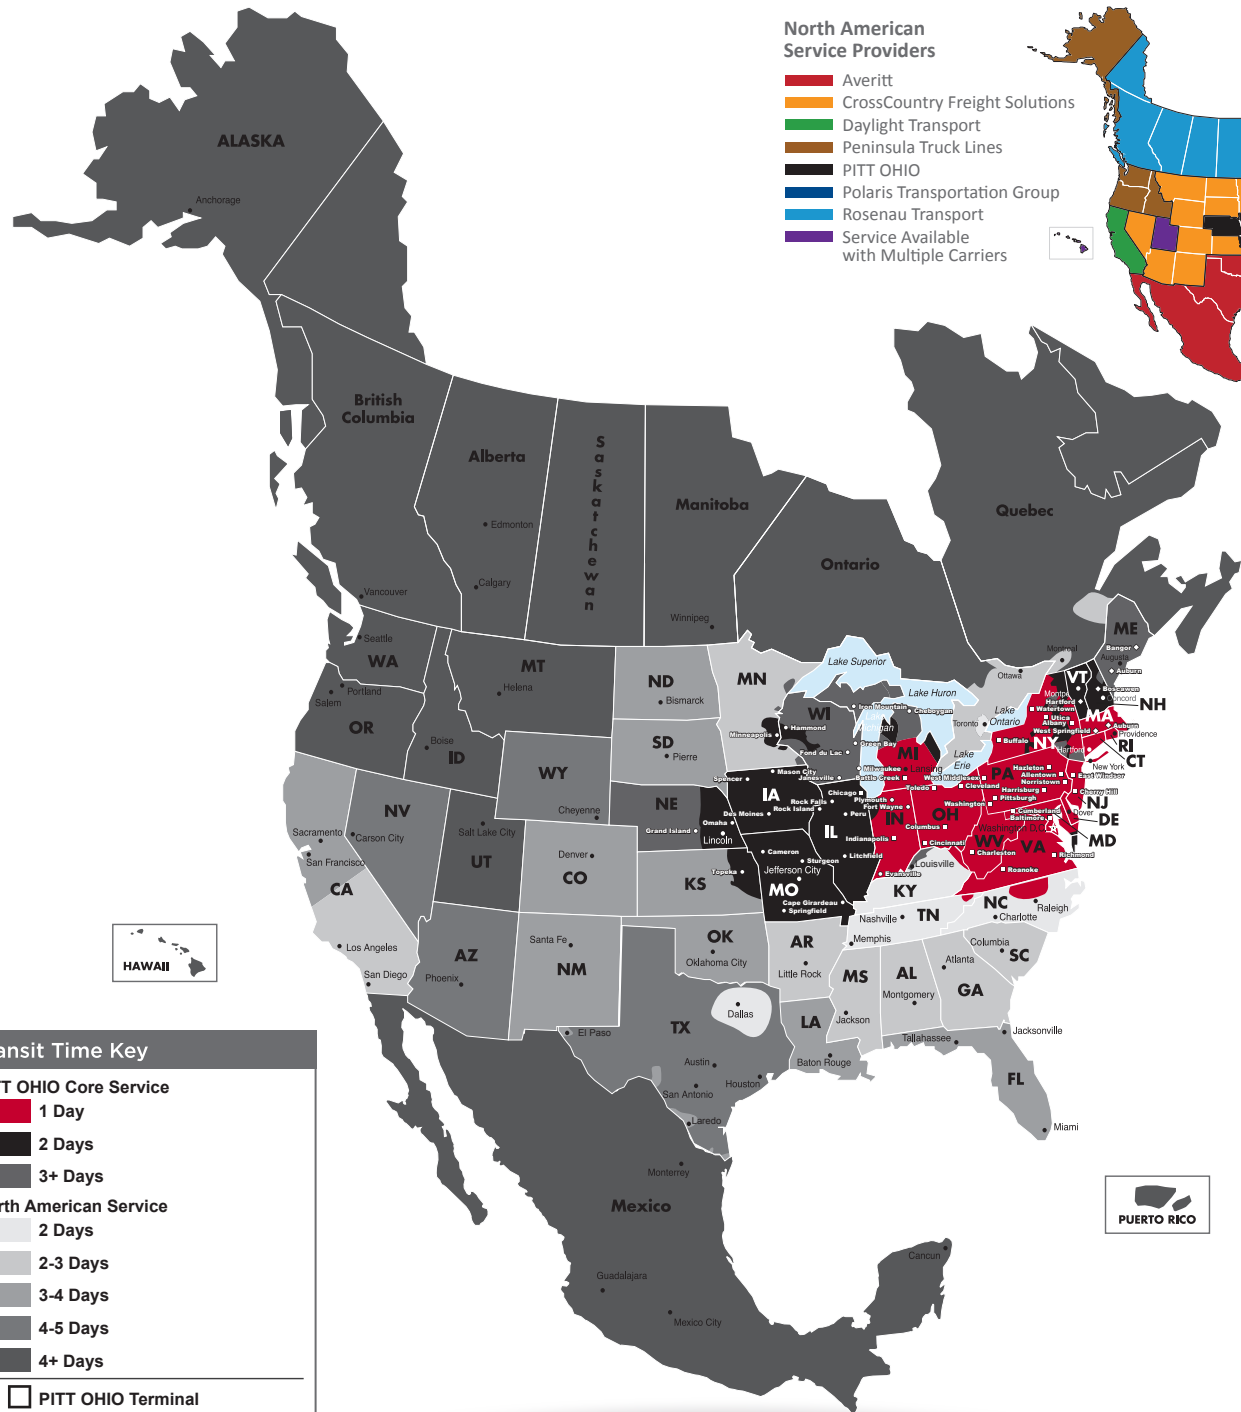

NORTH AMERICAN SERVICE MAP HARRISBURG

SEAMLESS COVERAGE ACROSS ALL OF NORTH AMERICA

- Fast, consistent transit times
- Complete, real-time shipment visibility
- Convenience of working with your local PITT OHIO transportation specialist
- Expedited services available
- Premium express long-haul service to California

Reverse Logistics

Truckload

Warehouse & Distribution

North American Service Providers

- Averitt
- CrossCountry Freight Solutions
- Daylight Transport
- Peninsula Truck Lines
- PITT OHIO
- Polaris Transportation Group
- Rosenau Transport
- Service Available with Multiple Carriers

Transit Time Key	
PITT OHIO Core Service	
	1 Day
	2 Days
	3+ Days
North American Service	
	2 Days
	2-3 Days
	3-4 Days
	4-5 Days
	4+ Days
	PITT OHIO Terminal
	Dohrn Transfer Terminal
	Ross Express Terminal

Note: This map is a representation of transit days to major metro areas in these states.

For up-to-date, zip-to-zip transit times and a full list of terminal locations, please visit our website at www.pittohio.com.