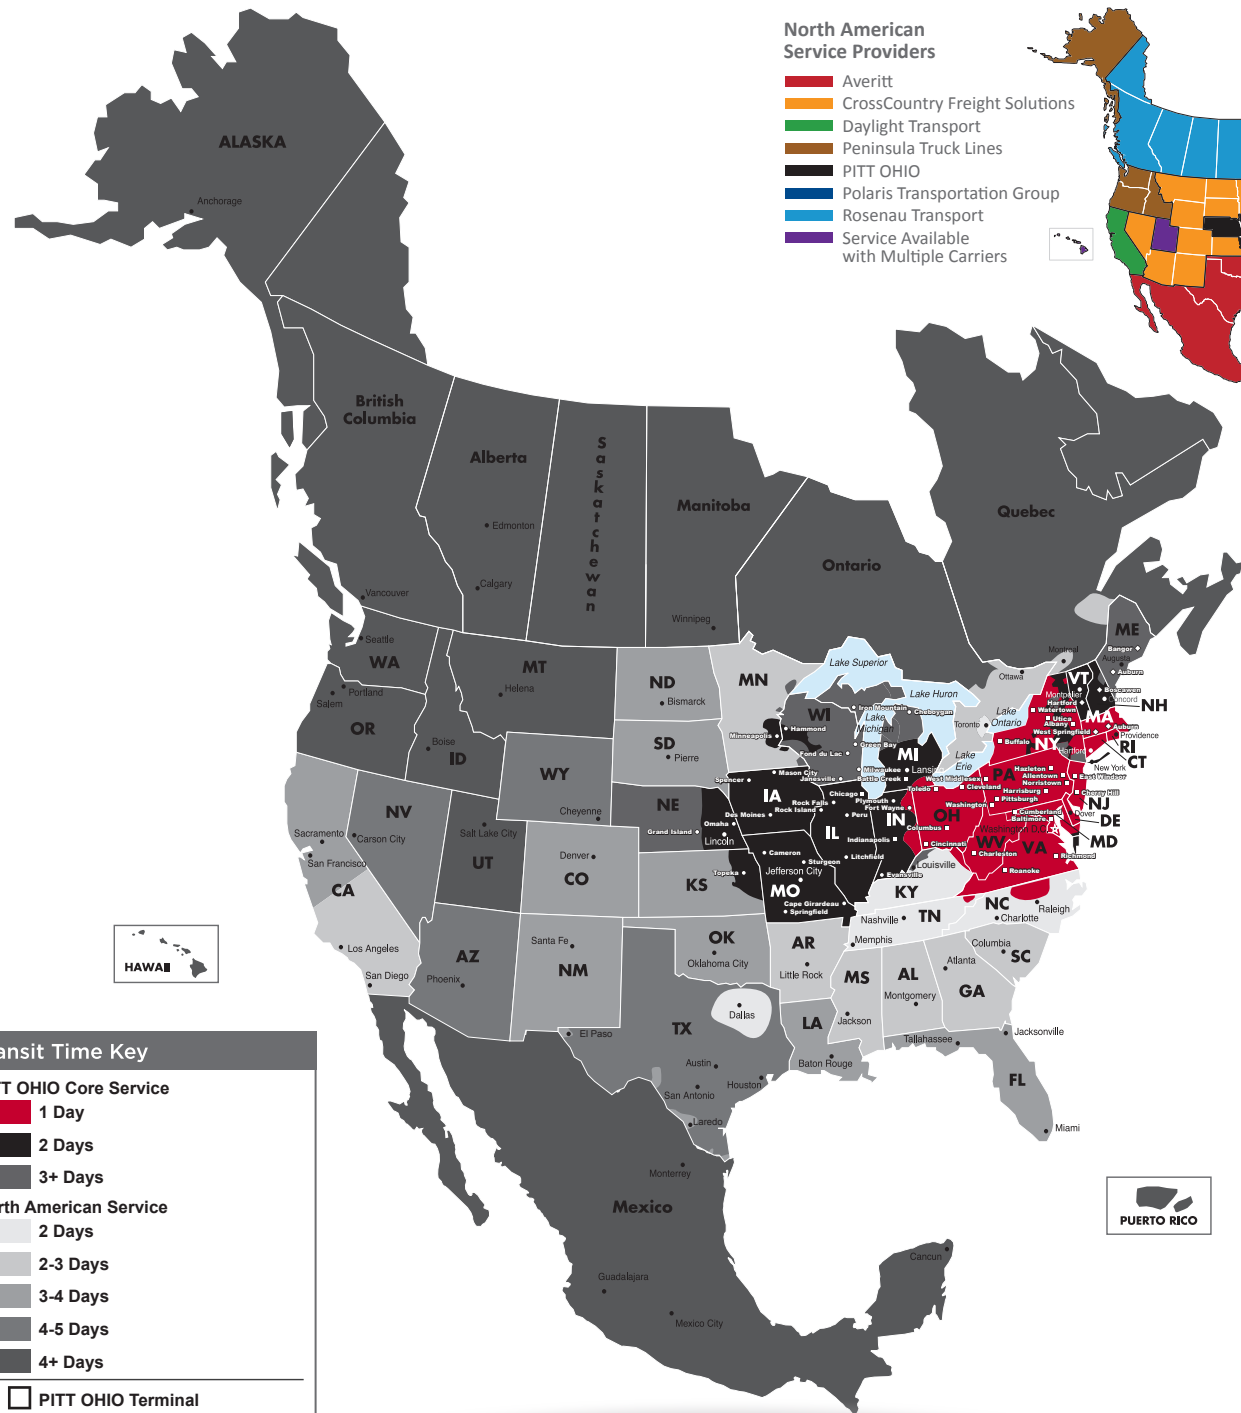

NORTH AMERICAN SERVICE MAP HAZLETON

SEAMLESS COVERAGE ACROSS ALL OF NORTH AMERICA

- Fast, consistent transit times
- Complete, real-time shipment visibility
- Convenience of working with your local PITT OHIO transportation specialist
- Expedited services available
- Premium express long-haul service to California

Reverse Logistics

Truckload

Warehouse & Distribution

North American Service Providers

- Averitt
- CrossCountry Freight Solutions
- Daylight Transport
- Peninsula Truck Lines
- PITT OHIO
- Polaris Transportation Group
- Rosenau Transport
- Service Available with Multiple Carriers

Transit Time Key

PITT OHIO Core Service

- 1 Day
- 2 Days
- 3+ Days

North American Service

- 2 Days
- 2-3 Days
- 3-4 Days
- 4-5 Days
- 4+ Days

PITT OHIO Terminal
 Dohrn Transfer Terminal
 Ross Express Terminal

Note: This map is a representation of transit days to major metro areas in these states.

For up-to-date, zip-to-zip transit times and a full list of terminal locations, please visit our website at www.pittohio.com.