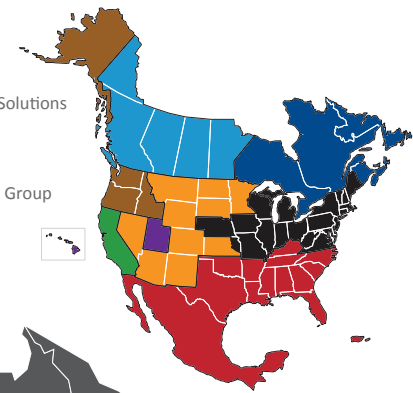

NORTH AMERICAN SERVICE MAP HAZLETON

SEAMLESS COVERAGE ACROSS ALL OF NORTH AMERICA

- Fast, consistent transit times
- Complete, real-time shipment visibility
- Convenience of working with your local PITT OHIO transportation specialist
- Expedited services available
- Premium express long-haul service to California

Reverse Logistics

Truckload

Warehouse & Distribution

North American Service Providers

- Averitt
- CrossCountry Freight Solutions
- Daylight Transport
- Peninsula Truck Lines
- PITT OHIO
- Polaris Transportation Group
- Rosenau Transport
- Service Available with Multiple Carriers

Transit Time Key

PITT OHIO Core Service

- 1 Day
- 2 Days
- 3+ Days

North American Service

- 2 Days
- 2-3 Days
- 3-4 Days
- 4-5 Days
- 4+ Days

PITT OHIO Terminal
 Dohrn Transfer Terminal
 Ross Express Terminal

Note: This map is a representation of transit days to major metro areas in these states.

For up-to-date, zip-to-zip transit times and a full list of terminal locations, please visit our website at www.pittohio.com.