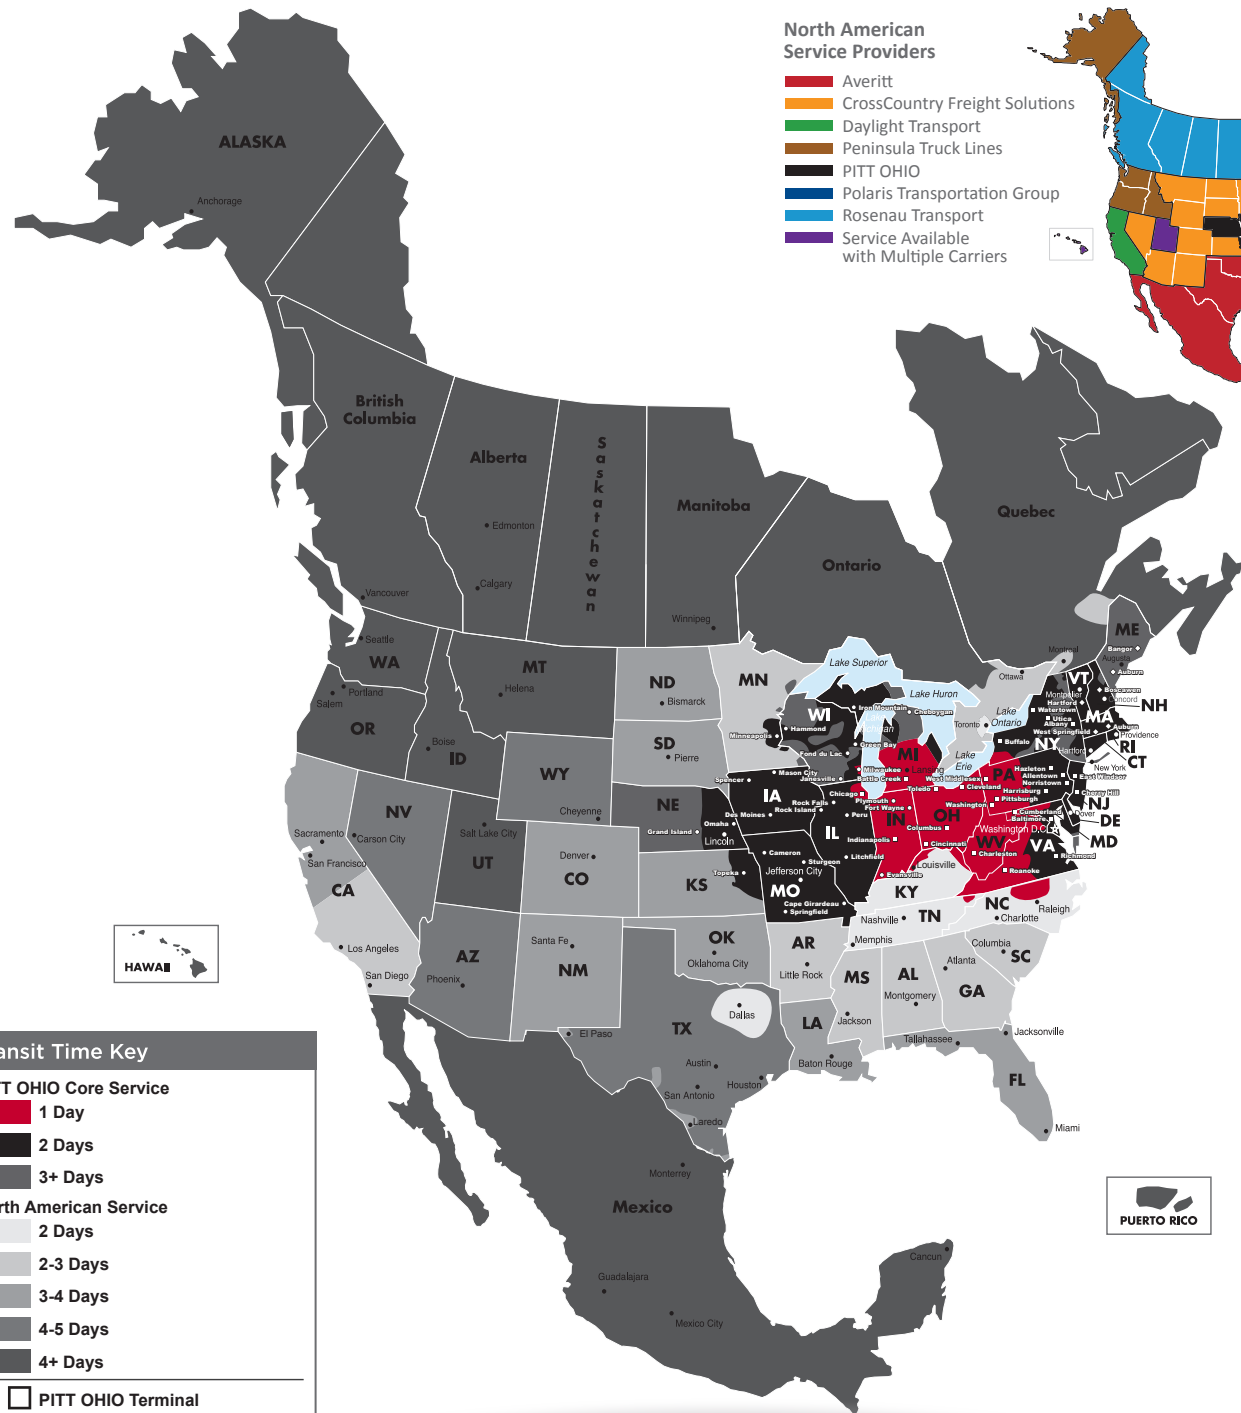

### SEAMLESS COVERAGE ACROSS ALL OF NORTH AMERICA

- Fast, consistent transit times
- Complete, real-time shipment visibility
- Convenience of working with your local PITT OHIO transportation specialist
- Expedited services available
- Premium express long-haul service to California

Reverse Logistics

Truckload

Warehouse & Distribution

### North American Service Providers

- Averitt
- CrossCountry Freight Solutions
- Daylight Transport
- Peninsula Truck Lines
- PITT OHIO
- Polaris Transportation Group
- Rosenau Transport
- Service Available with Multiple Carriers

Transit Time Key	
<b>PITT OHIO Core Service</b>	
<span style="display:inline-block; width:15px; height:10px; background-color:red;"></span>	1 Day
<span style="display:inline-block; width:15px; height:10px; background-color:black;"></span>	2 Days
<span style="display:inline-block; width:15px; height:10px; background-color:grey;"></span>	3+ Days
<b>North American Service</b>	
<span style="display:inline-block; width:15px; height:10px; background-color:lightgrey;"></span>	2 Days
<span style="display:inline-block; width:15px; height:10px; background-color:lightgrey;"></span>	2-3 Days
<span style="display:inline-block; width:15px; height:10px; background-color:grey;"></span>	3-4 Days
<span style="display:inline-block; width:15px; height:10px; background-color:darkgrey;"></span>	4-5 Days
<span style="display:inline-block; width:15px; height:10px; background-color:darkgrey;"></span>	4+ Days
<span style="display:inline-block; width:15px; height:10px; border:1px solid black;"></span>	PITT OHIO Terminal
<span style="display:inline-block; width:15px; height:10px; border:1px solid black; border-radius:50%;"></span>	Dohrn Transfer Terminal
<span style="display:inline-block; width:15px; height:10px; border:1px solid black; transform: rotate(45deg);"></span>	Ross Express Terminal