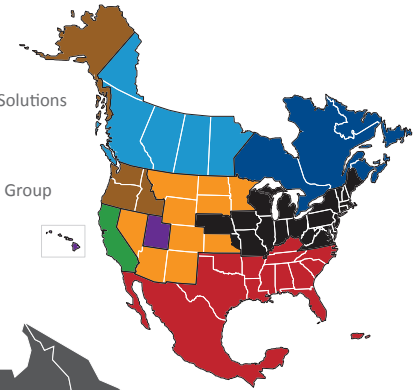

NORTH AMERICAN SERVICE MAP NORRISTOWN

SEAMLESS COVERAGE ACROSS ALL OF NORTH AMERICA

- Fast, consistent transit times
- Complete, real-time shipment visibility
- Convenience of working with your local PITT OHIO transportation specialist
- Expedited services available
- Premium express long-haul service to California

Reverse Logistics

Truckload

Warehouse & Distribution

North American Service Providers

- Averitt
- CrossCountry Freight Solutions
- Daylight Transport
- Peninsula Truck Lines
- PITT OHIO
- Polaris Transportation Group
- Rosenau Transport
- Service Available with Multiple Carriers

| Transit Time Key | |
|--|-------------------------|
| PITT OHIO Core Service | |
| ■ | 1 Day |
| ■ | 2 Days |
| ■ | 3+ Days |
| North American Service | |
| ■ | 2 Days |
| ■ | 2-3 Days |
| ■ | 3-4 Days |
| ■ | 4-5 Days |
| ■ | 4+ Days |
| | PITT OHIO Terminal |
| | Dohrn Transfer Terminal |
| | Ross Express Terminal |

Note: This map is a representation of transit days to major metro areas in these states.

For up-to-date, zip-to-zip transit times and a full list of terminal locations, please visit our website at www.pittohio.com.