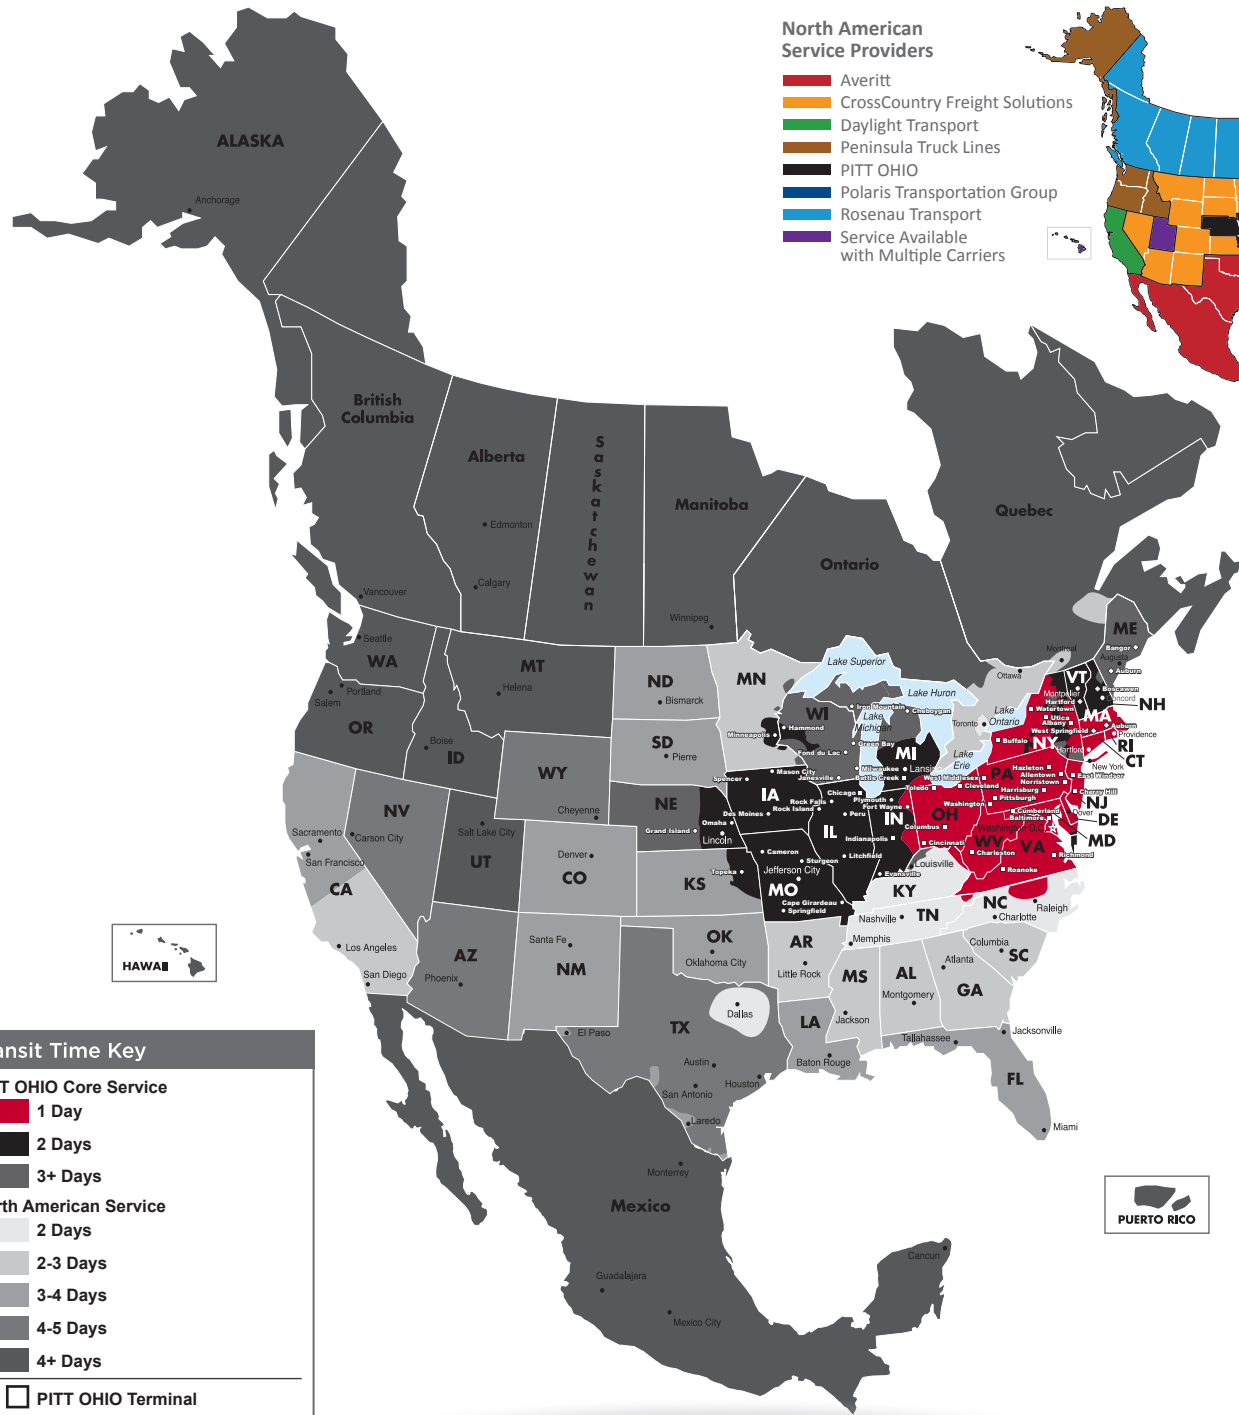

NORTH AMERICAN SERVICE MAP NORRISTOWN

SEAMLESS COVERAGE ACROSS ALL OF NORTH AMERICA

- Fast, consistent transit times
- Complete, real-time shipment visibility
- Convenience of working with your local PITT OHIO transportation specialist
- Expedited services available
- Premium express long-haul service to California

Reverse Logistics

Truckload

Warehouse & Distribution

North American Service Providers

- Averitt
- CrossCountry Freight Solutions
- Daylight Transport
- Peninsula Truck Lines
- PITT OHIO
- Polaris Transportation Group
- Rosenau Transport
- Service Available with Multiple Carriers

| Transit Time Key | |
|--|-------------------------|
| PITT OHIO Core Service | |
| ■ | 1 Day |
| ■ | 2 Days |
| ■ | 3+ Days |
| North American Service | |
| ■ | 2 Days |
| ■ | 2-3 Days |
| ■ | 3-4 Days |
| ■ | 4-5 Days |
| ■ | 4+ Days |
| | PITT OHIO Terminal |
| | Dohrn Transfer Terminal |
| | Ross Express Terminal |

Note: This map is a representation of transit days to major metro areas in these states.

For up-to-date, zip-to-zip transit times and a full list of terminal locations, please visit our website at www.pittohio.com.