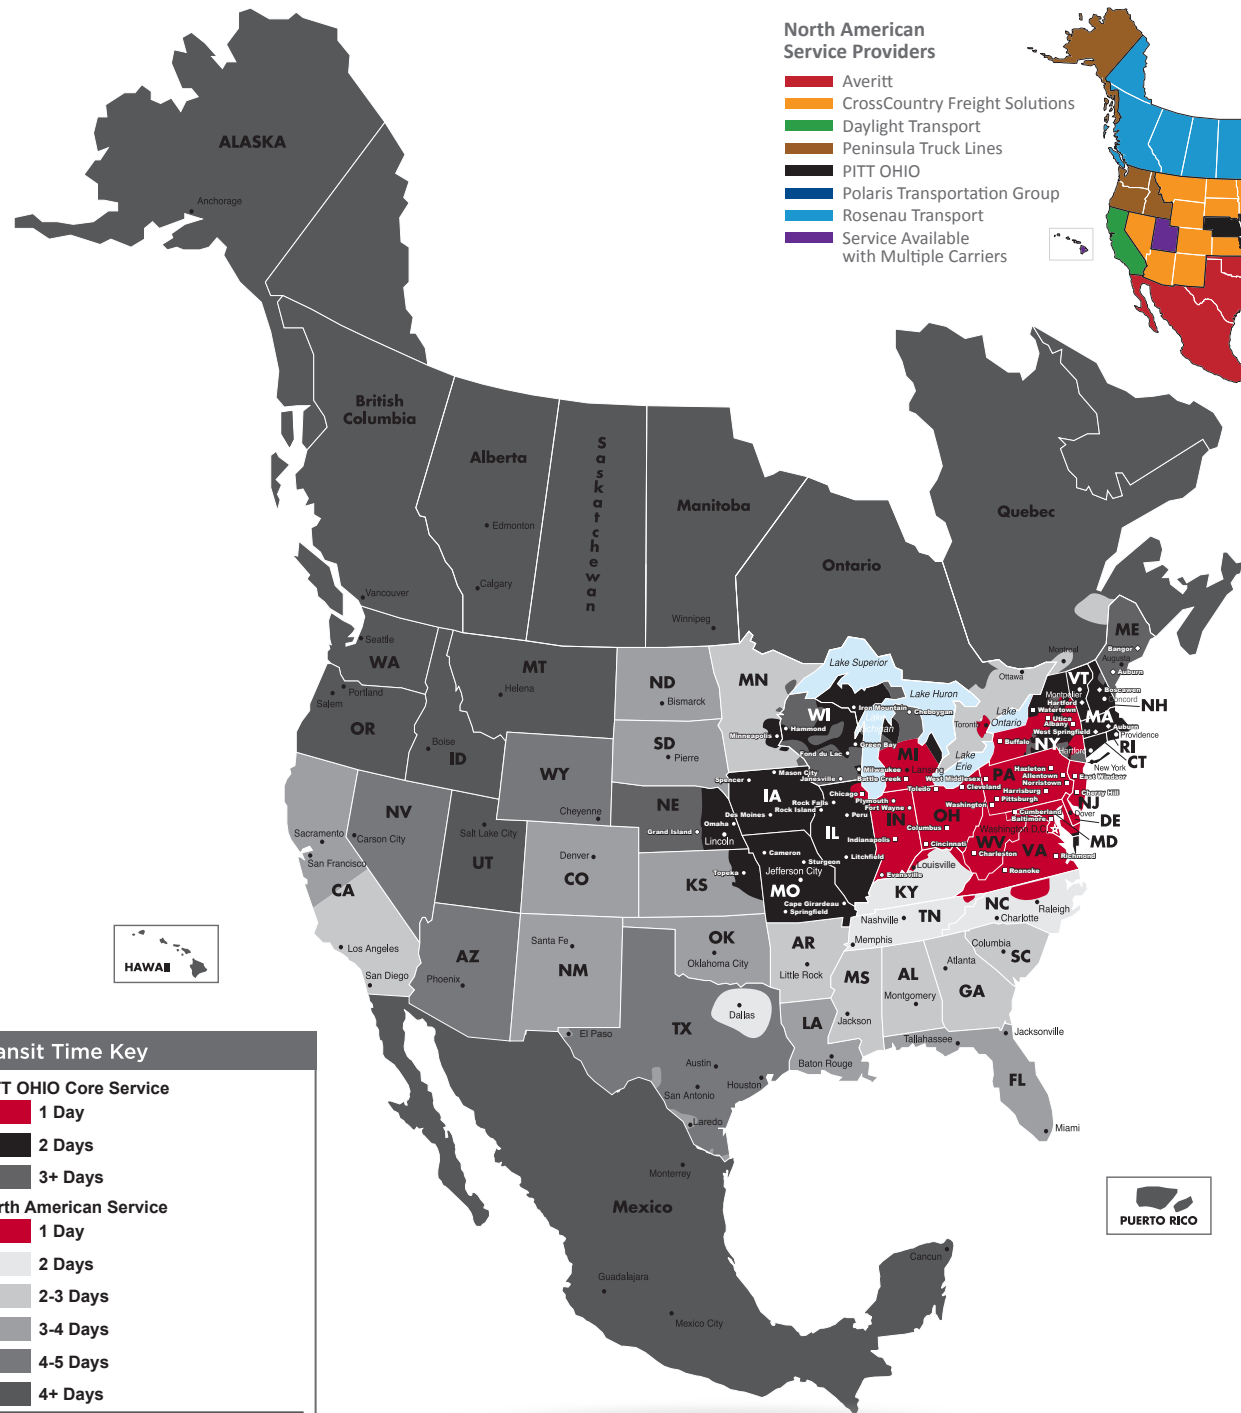

NORTH AMERICAN SERVICE MAP PITTSBURGH

SEAMLESS COVERAGE ACROSS ALL OF NORTH AMERICA

- Fast, consistent transit times
- Complete, real-time shipment visibility
- Convenience of working with your local PITT OHIO transportation specialist
- Expedited services available
- Premium express long-haul service to California

Reverse Logistics

Truckload

Warehouse & Distribution

North American Service Providers

- Averitt
- CrossCountry Freight Solutions
- Daylight Transport
- Peninsula Truck Lines
- PITT OHIO
- Polaris Transportation Group
- Rosenau Transport
- Service Available with Multiple Carriers

Transit Time Key	
PITT OHIO Core Service	
■	1 Day
■	2 Days
■	3+ Days
North American Service	
■	1 Day
■	2 Days
■	2-3 Days
■	3-4 Days
■	4-5 Days
■	4+ Days
	PITT OHIO Terminal
	Dohrn Transfer Terminal
	Ross Express Terminal

Note: This map is a representation of transit days to major metro areas in these states.

For up-to-date, zip-to-zip transit times and a full list of terminal locations, please visit our website at www.pittohio.com.