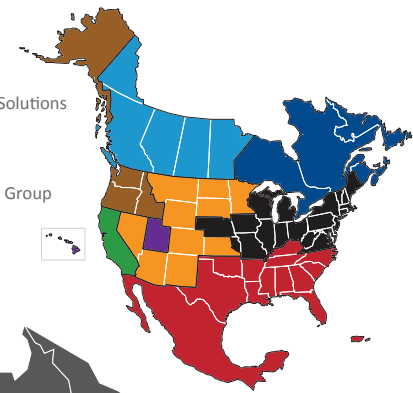

NORTH AMERICAN SERVICE MAP PITTSBURGH

SEAMLESS COVERAGE ACROSS ALL OF NORTH AMERICA

- Fast, consistent transit times
- Complete, real-time shipment visibility
- Convenience of working with your local PITT OHIO transportation specialist
- Expedited services available
- Premium express long-haul service to California

Reverse Logistics

Truckload

Warehouse & Distribution

North American Service Providers

- Averitt
- CrossCountry Freight Solutions
- Daylight Transport
- Peninsula Truck Lines
- PITT OHIO
- Polaris Transportation Group
- Rosenau Transport
- Service Available with Multiple Carriers

Transit Time Key	
PITT OHIO Core Service	
■	1 Day
■	2 Days
■	3+ Days
North American Service	
■	1 Day
■	2 Days
■	2-3 Days
■	3-4 Days
■	4-5 Days
■	4+ Days
	PITT OHIO Terminal
	Dohrn Transfer Terminal
	Ross Express Terminal

Note: This map is a representation of transit days to major metro areas in these states.

For up-to-date, zip-to-zip transit times and a full list of terminal locations, please visit our website at www.pittohio.com.