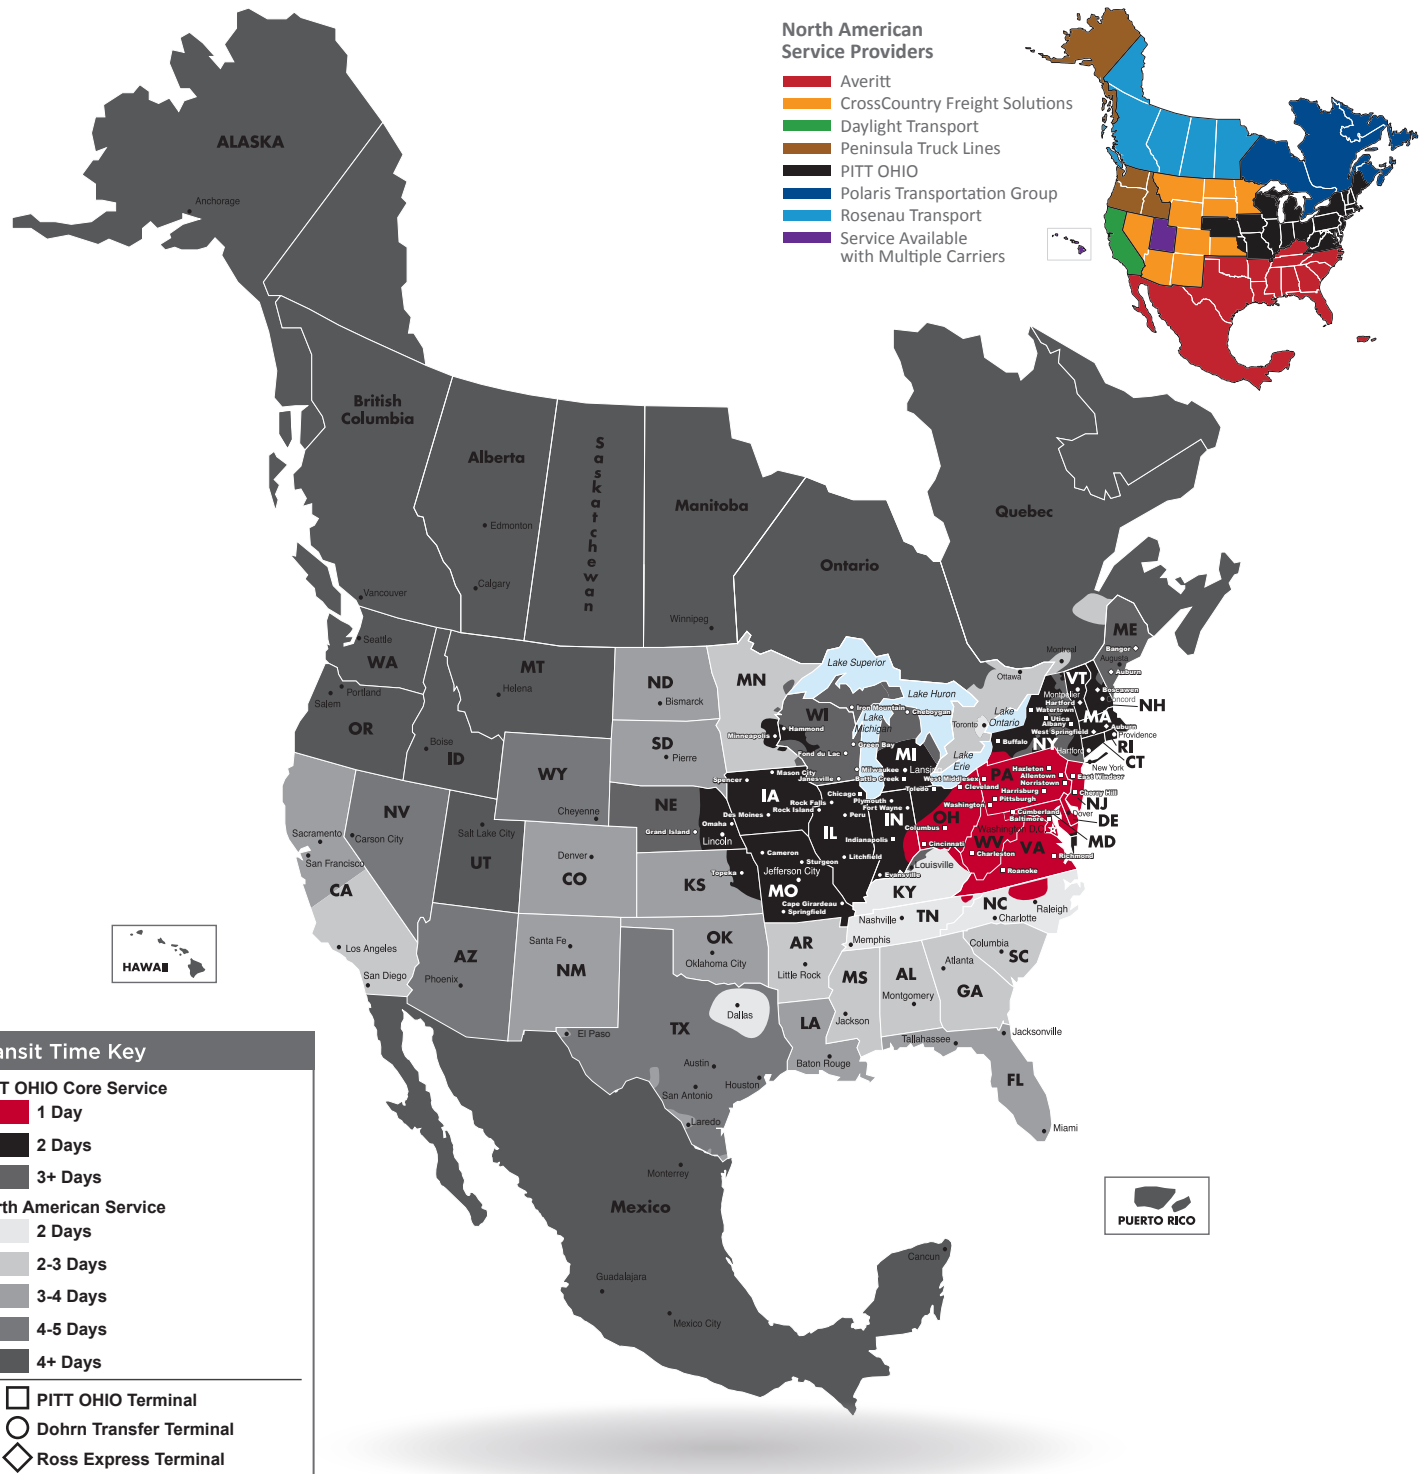

# NORTH AMERICAN SERVICE MAP RICHMOND

## SEAMLESS COVERAGE ACROSS ALL OF NORTH AMERICA

- Fast, consistent transit times
- Complete, real-time shipment visibility
- Convenience of working with your local PITT OHIO transportation specialist
- Expedited services available
- Premium express long-haul service to California

Note: This map is a representation of transit days to major metro areas in these states.

For up-to-date, zip-to-zip transit times and a full list of terminal locations, please visit our website at [www.pittohio.com](http://www.pittohio.com).