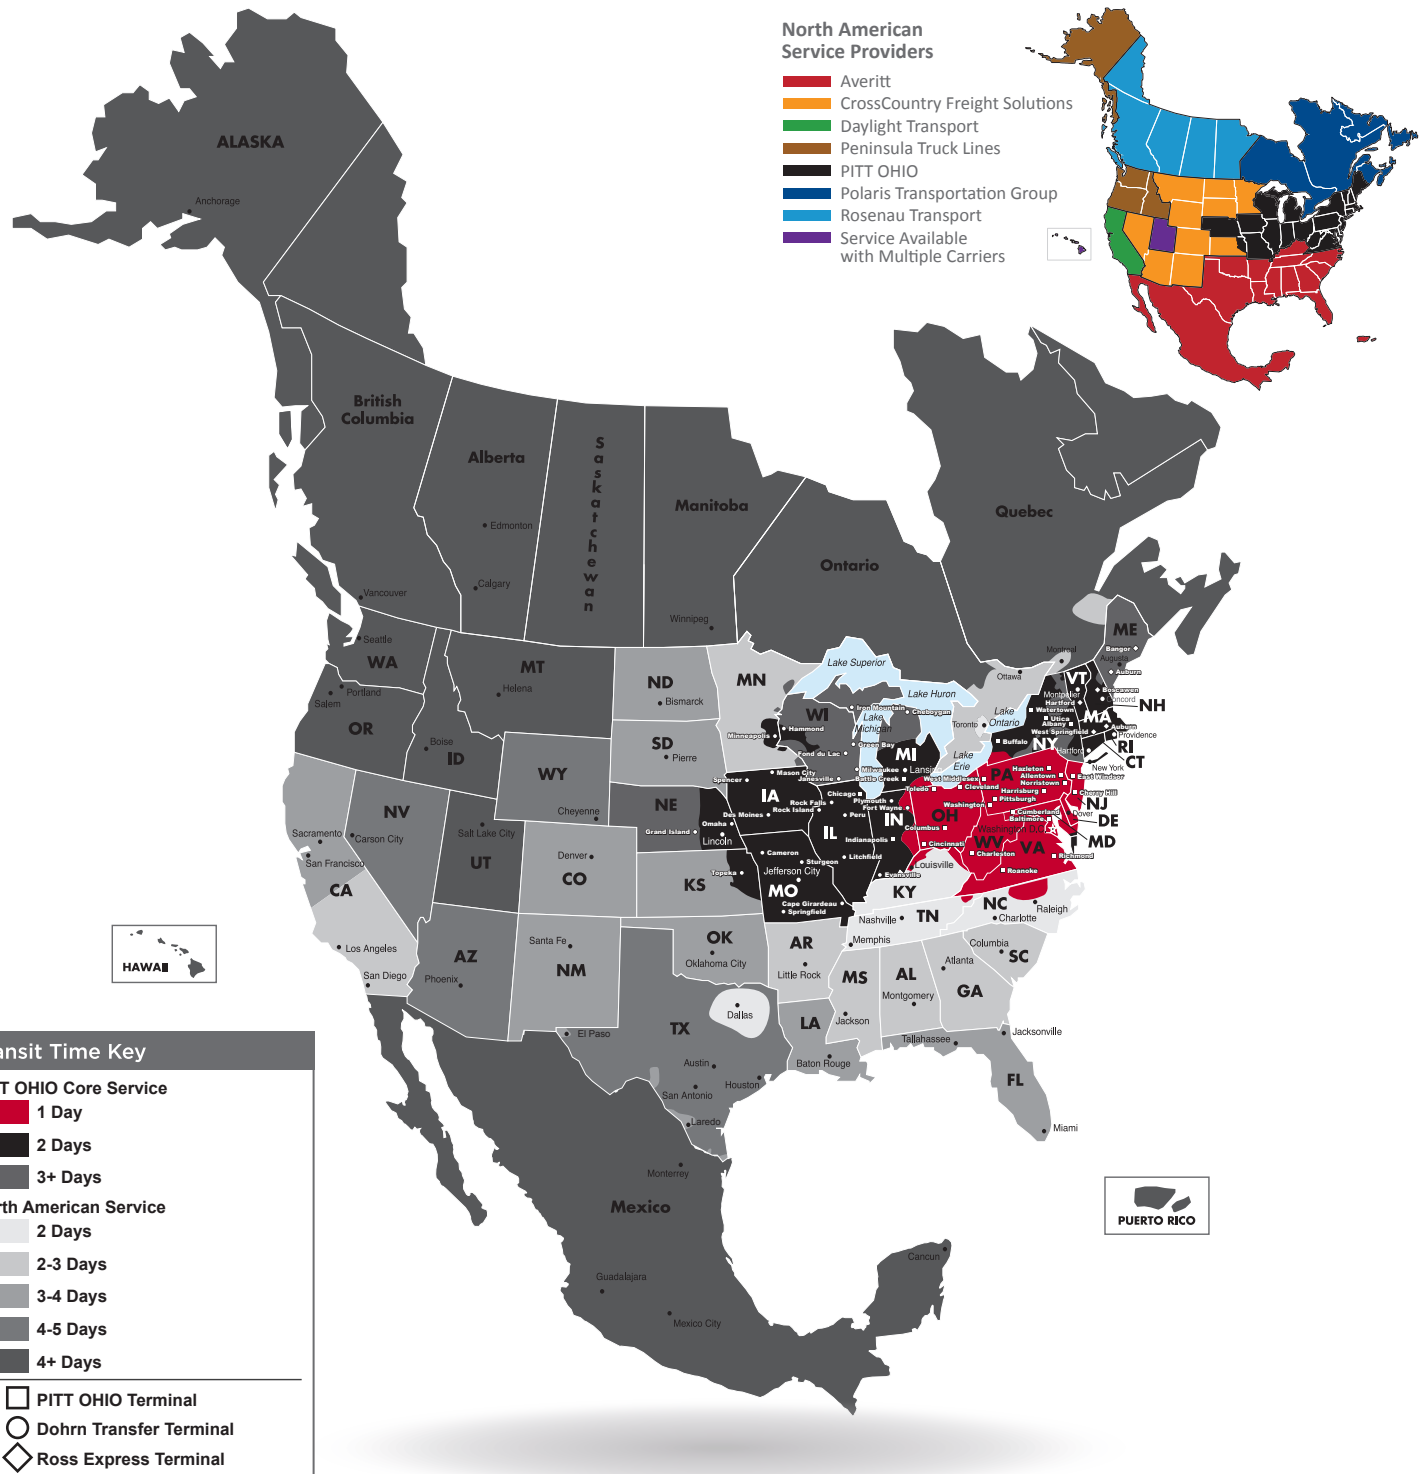

# NORTH AMERICAN SERVICE MAP ROANOKE

## SEAMLESS COVERAGE ACROSS ALL OF NORTH AMERICA

- Fast, consistent transit times
- Complete, real-time shipment visibility
- Convenience of working with your local PITT OHIO transportation specialist
- Expedited services available
- Premium express long-haul service to California

Note: This map is a representation of transit days to major metro areas in these states.

For up-to-date, zip-to-zip transit times and a full list of terminal locations, please visit our website at [www.pittohio.com](http://www.pittohio.com).