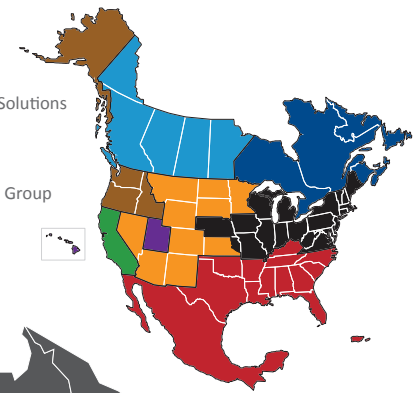

NORTH AMERICAN SERVICE MAP TOLEDO

SEAMLESS COVERAGE ACROSS ALL OF NORTH AMERICA

- Fast, consistent transit times
- Complete, real-time shipment visibility
- Convenience of working with your local PITT OHIO transportation specialist
- Expedited services available
- Premium express long-haul service to California

Reverse Logistics

Truckload

Warehouse & Distribution

North American Service Providers

- Averitt
- CrossCountry Freight Solutions
- Daylight Transport
- Peninsula Truck Lines
- PITT OHIO
- Polaris Transportation Group
- Rosenau Transport
- Service Available with Multiple Carriers

Transit Time Key	
PITT OHIO Core Service	
	1 Day
	2 Days
	3+ Days
North American Service	
	1 Day
	2 Days
	2-3 Days
	3-4 Days
	4-5 Days
	4+ Days
	PITT OHIO Terminal
	Dohrn Transfer Terminal
	Ross Express Terminal

Note: This map is a representation of transit days to major metro areas in these states.

Not all zip code points serviced by the Toledo Terminal are next day to the Greater Toronto Area.

For up-to-date, zip-to-zip transit times and a full list of terminal locations, please visit our website at www.pittohio.com.