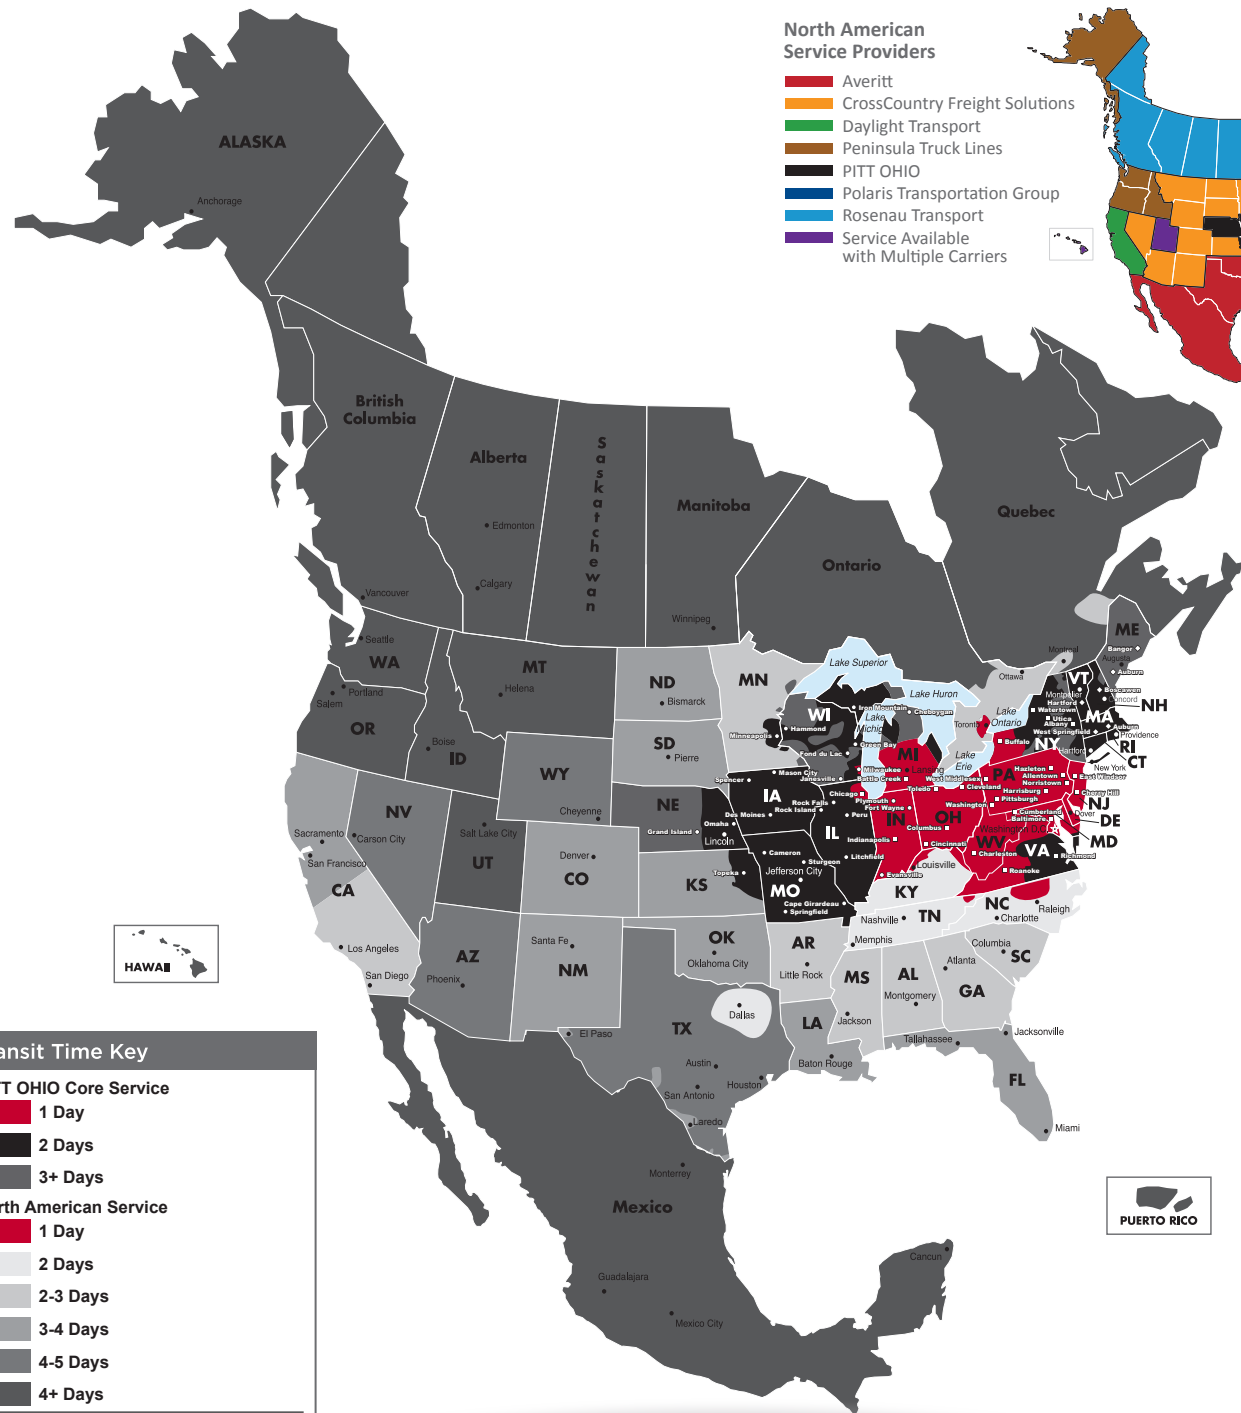

NORTH AMERICAN SERVICE MAP TOLEDO

SEAMLESS COVERAGE ACROSS ALL OF NORTH AMERICA

- Fast, consistent transit times
- Complete, real-time shipment visibility
- Convenience of working with your local PITT OHIO transportation specialist
- Expedited services available
- Premium express long-haul service to California

Reverse Logistics

Truckload

Warehouse & Distribution

North American Service Providers

- Averitt
- CrossCountry Freight Solutions
- Daylight Transport
- Peninsula Truck Lines
- PITT OHIO
- Polaris Transportation Group
- Rosenau Transport
- Service Available with Multiple Carriers

Transit Time Key	
PITT OHIO Core Service	
	1 Day
	2 Days
	3+ Days
North American Service	
	1 Day
	2 Days
	2-3 Days
	3-4 Days
	4-5 Days
	4+ Days
	PITT OHIO Terminal
	Dohrn Transfer Terminal
	Ross Express Terminal

Note: This map is a representation of transit days to major metro areas in these states.

Not all zip code points serviced by the Toledo Terminal are next day to the Greater Toronto Area.

For up-to-date, zip-to-zip transit times and a full list of terminal locations, please visit our website at www.pittohio.com.